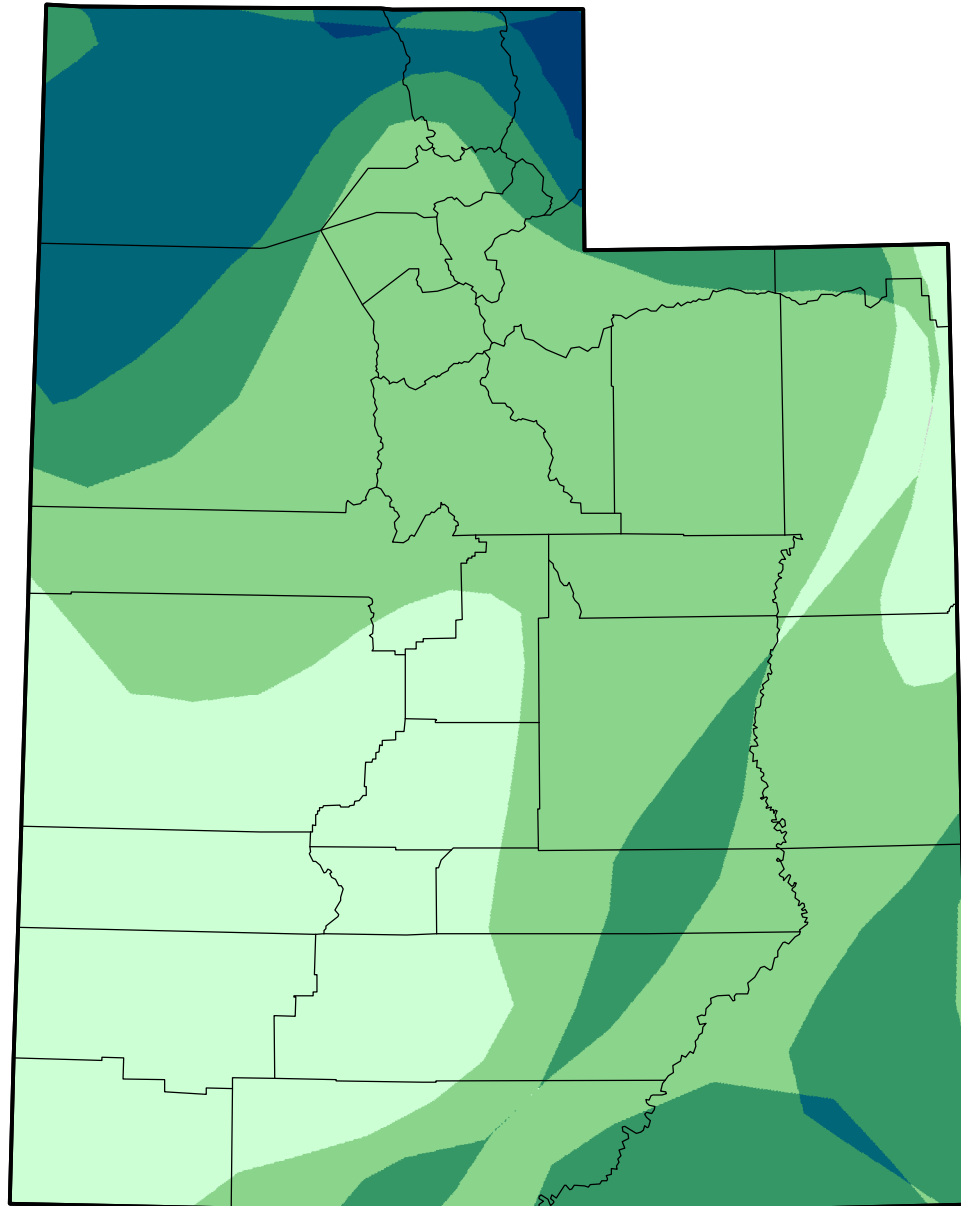

U.S. Drought Monitor Class Change - Utah

Start of Calendar Year

October 25, 2005
compared to
January 6, 2005

droughtmonitor.unl.edu

- 5 Class Degradation
- 4 Class Degradation
- 3 Class Degradation
- 2 Class Degradation
- 1 Class Degradation
- No Change
- 1 Class Improvement
- 2 Class Improvement
- 3 Class Improvement
- 4 Class Improvement
- 5 Class Improvement