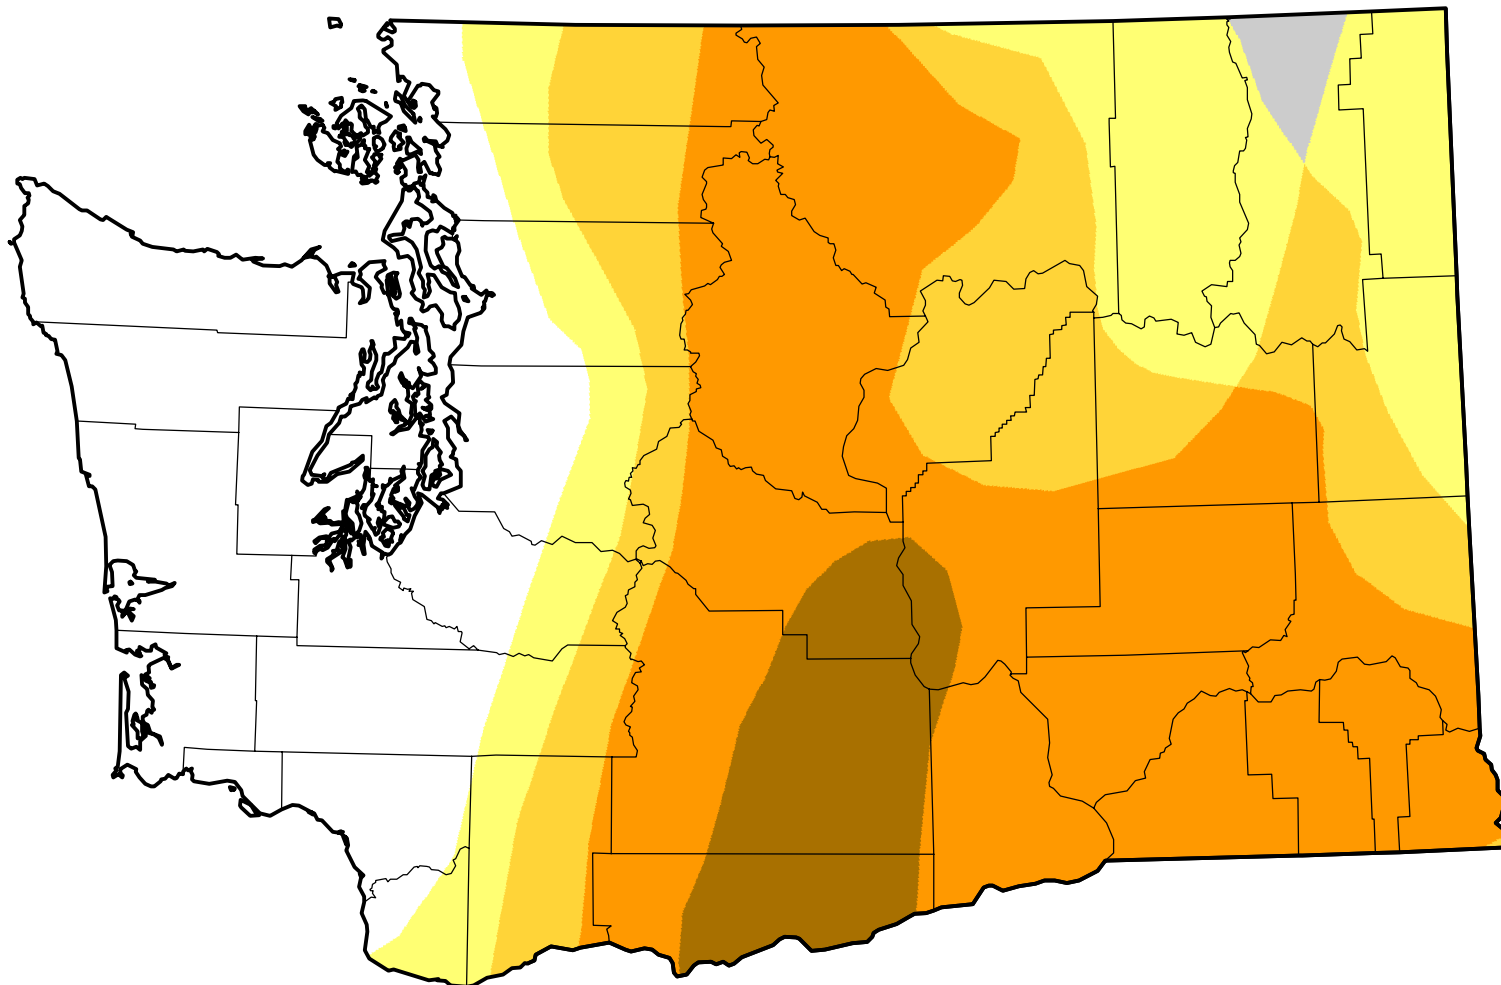

U.S. Drought Monitor Class Change - Washington

52 Week

October 25, 2005
compared to
October 28, 2004

-  5 Class Degradation
-  4 Class Degradation
-  3 Class Degradation
-  2 Class Degradation
-  1 Class Degradation
-  No Change
-  1 Class Improvement
-  2 Class Improvement
-  3 Class Improvement
-  4 Class Improvement
-  5 Class Improvement