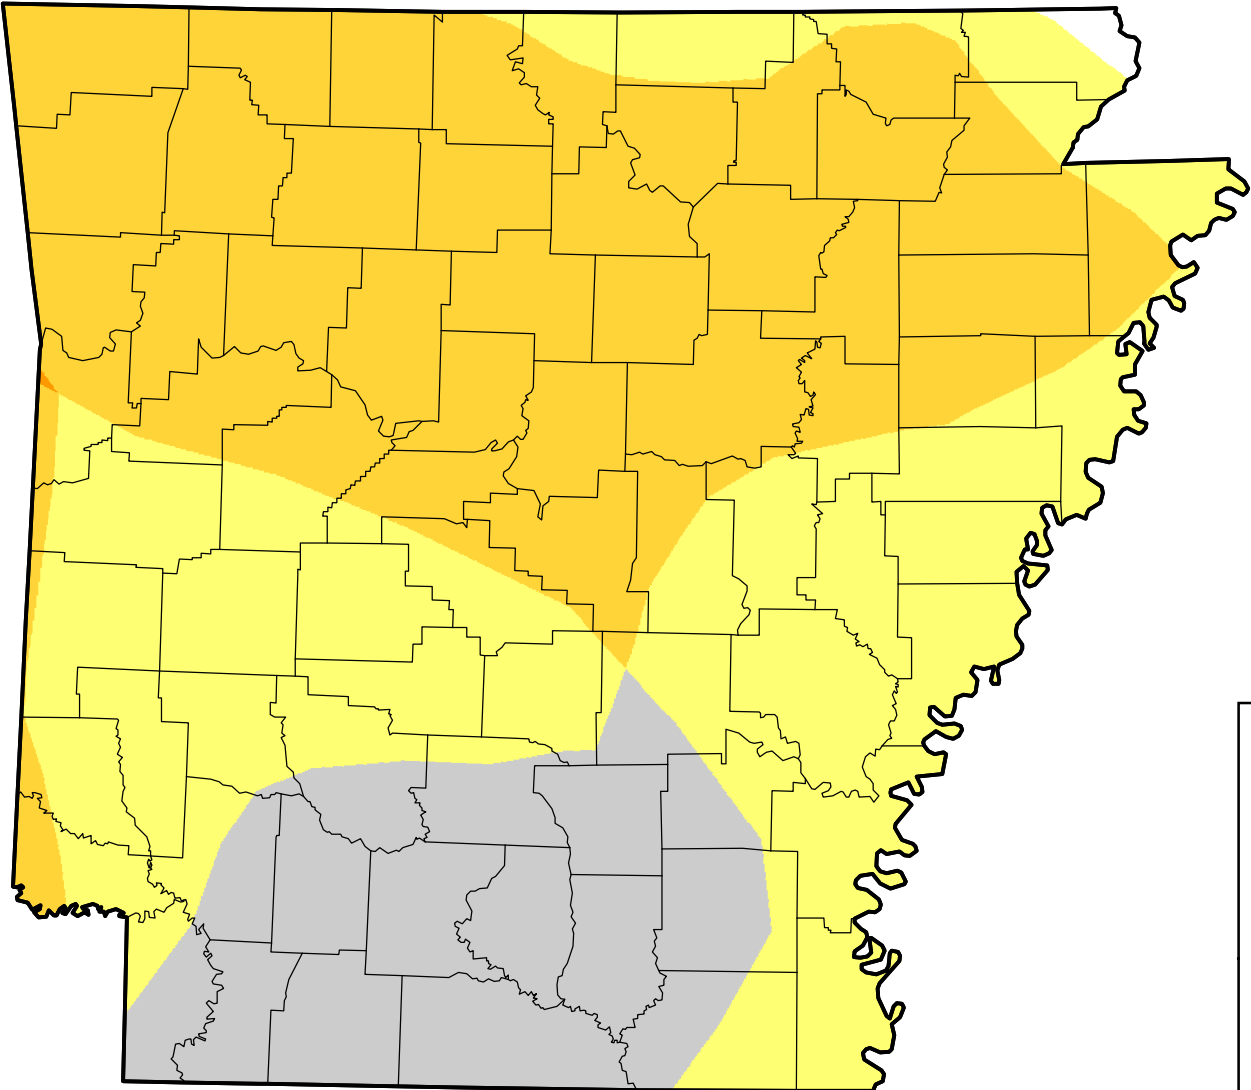

U.S. Drought Monitor Class Change - Arkansas

26 Week

November 1, 2005
compared to
May 5, 2005

droughtmonitor.unl.edu

- 5 Class Degradation
- 4 Class Degradation
- 3 Class Degradation
- 2 Class Degradation
- 1 Class Degradation
- No Change
- 1 Class Improvement
- 2 Class Improvement
- 3 Class Improvement
- 4 Class Improvement
- 5 Class Improvement