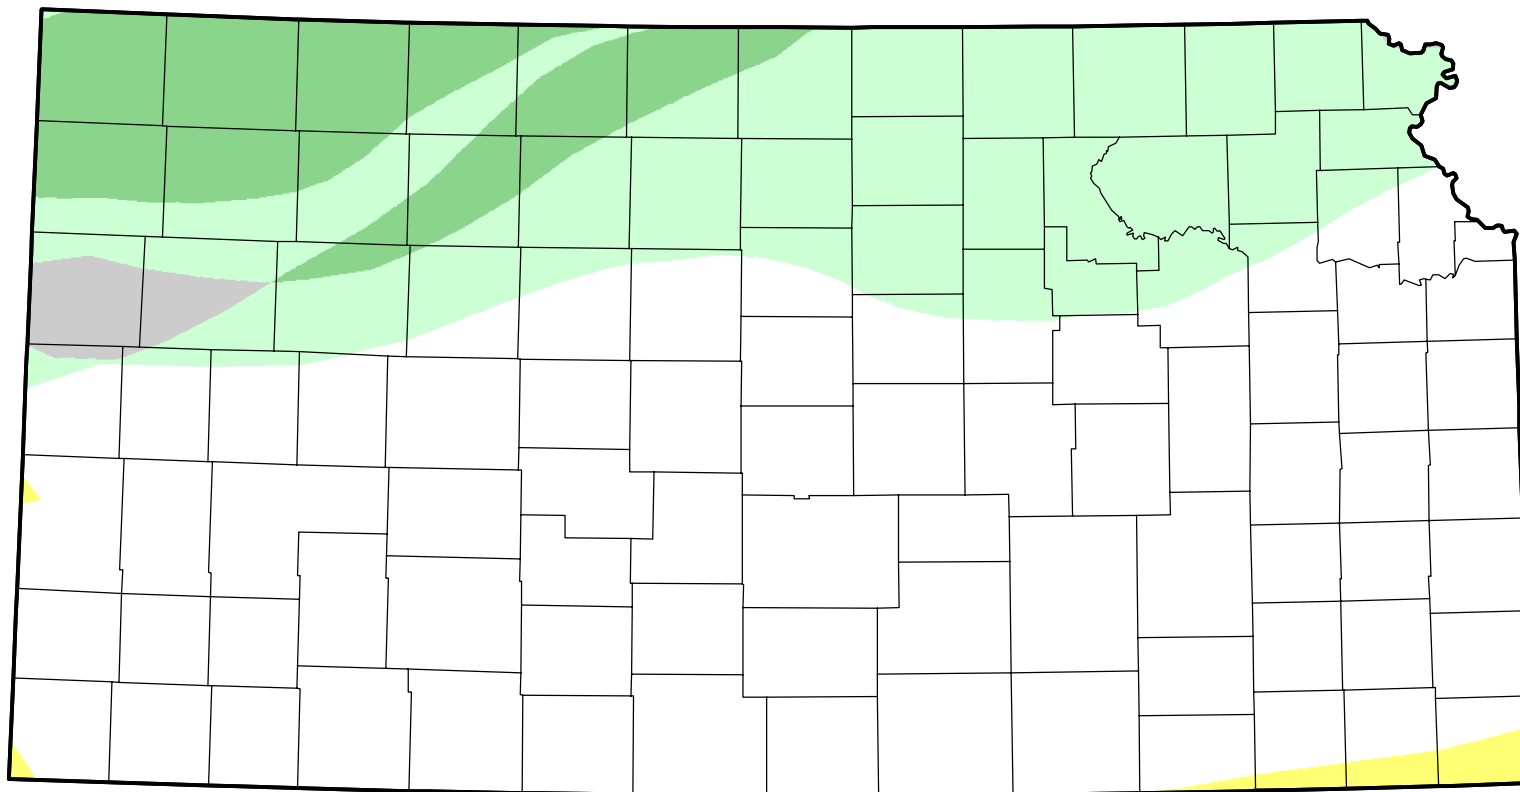

U.S. Drought Monitor Class Change - Kansas

Start of Calendar Year

November 1, 2005
compared to
January 6, 2005

droughtmonitor.unl.edu

-  5 Class Degradation
-  4 Class Degradation
-  3 Class Degradation
-  2 Class Degradation
-  1 Class Degradation
-  No Change
-  1 Class Improvement
-  2 Class Improvement
-  3 Class Improvement
-  4 Class Improvement
-  5 Class Improvement