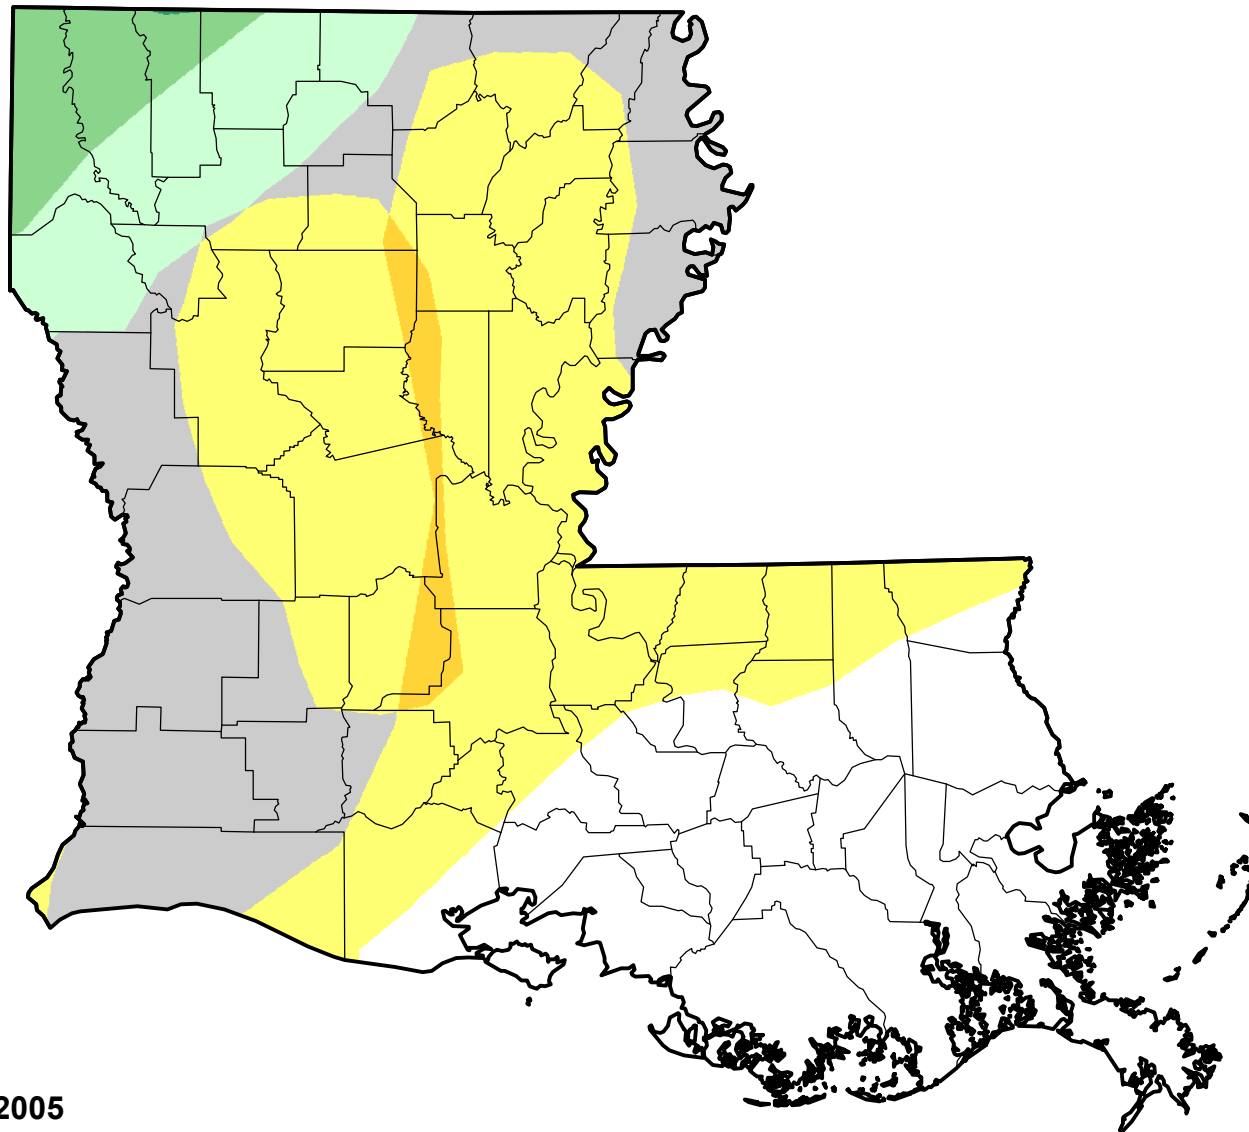

# U.S. Drought Monitor Class Change - Louisiana

## 13 Week

November 1, 2005  
compared to  
August 4, 2005

[droughtmonitor.unl.edu](http://droughtmonitor.unl.edu)

-  5 Class Degradation
-  4 Class Degradation
-  3 Class Degradation
-  2 Class Degradation
-  1 Class Degradation
-  No Change
-  1 Class Improvement
-  2 Class Improvement
-  3 Class Improvement
-  4 Class Improvement
-  5 Class Improvement