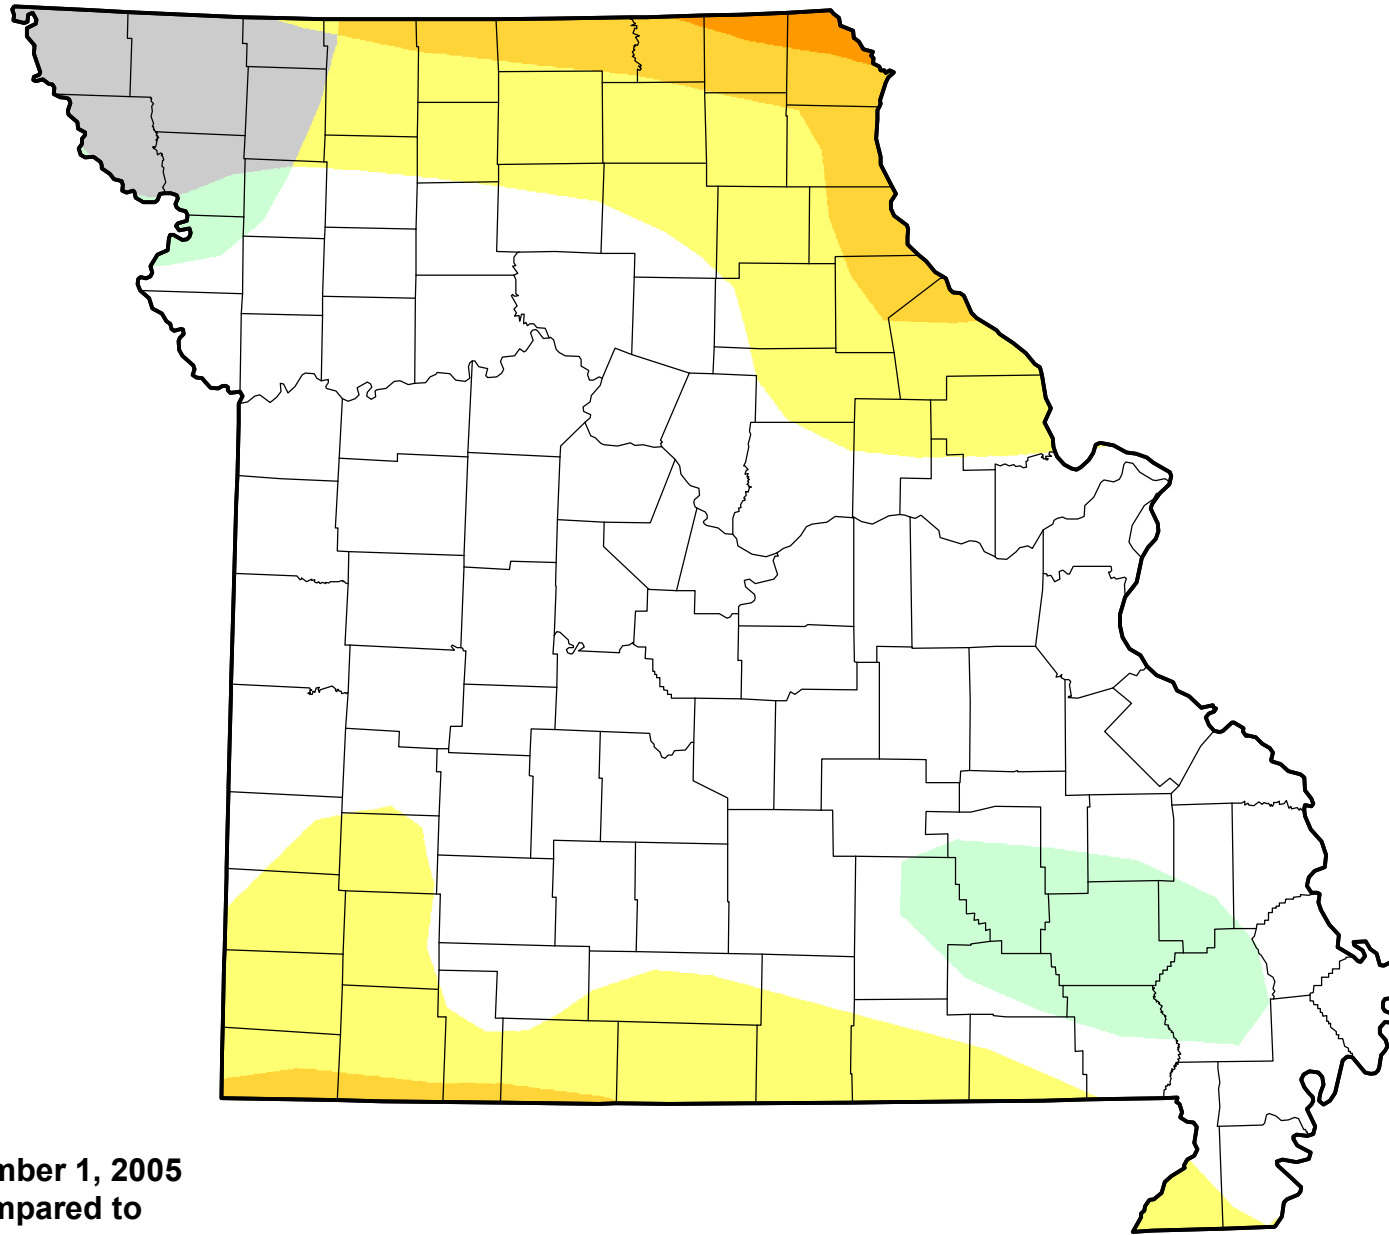

U.S. Drought Monitor Class Change - Missouri

52 Week

November 1, 2005
compared to
November 4, 2004

droughtmonitor.unl.edu

- 5 Class Degradation
- 4 Class Degradation
- 3 Class Degradation
- 2 Class Degradation
- 1 Class Degradation
- No Change
- 1 Class Improvement
- 2 Class Improvement
- 3 Class Improvement
- 4 Class Improvement
- 5 Class Improvement