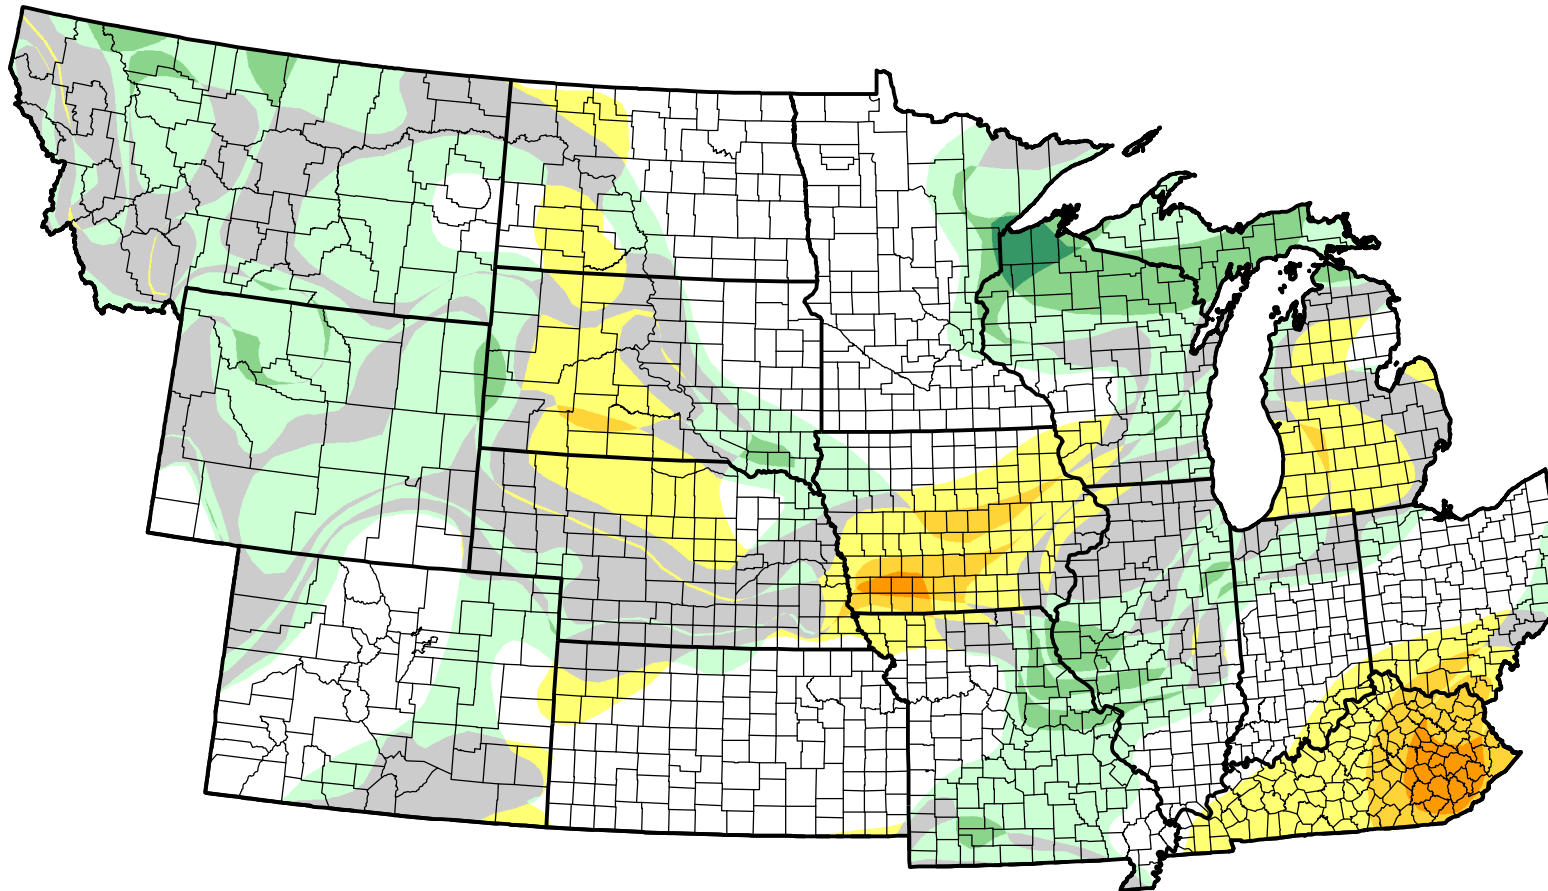

U.S. Drought Monitor Class Change - NWS Central 8 Week

-  5 Class Degradation
-  4 Class Degradation
-  3 Class Degradation
-  2 Class Degradation
-  1 Class Degradation
-  No Change
-  1 Class Improvement
-  2 Class Improvement
-  3 Class Improvement
-  4 Class Improvement
-  5 Class Improvement

November 1, 2005
compared to
September 8, 2005

droughtmonitor.unl.edu