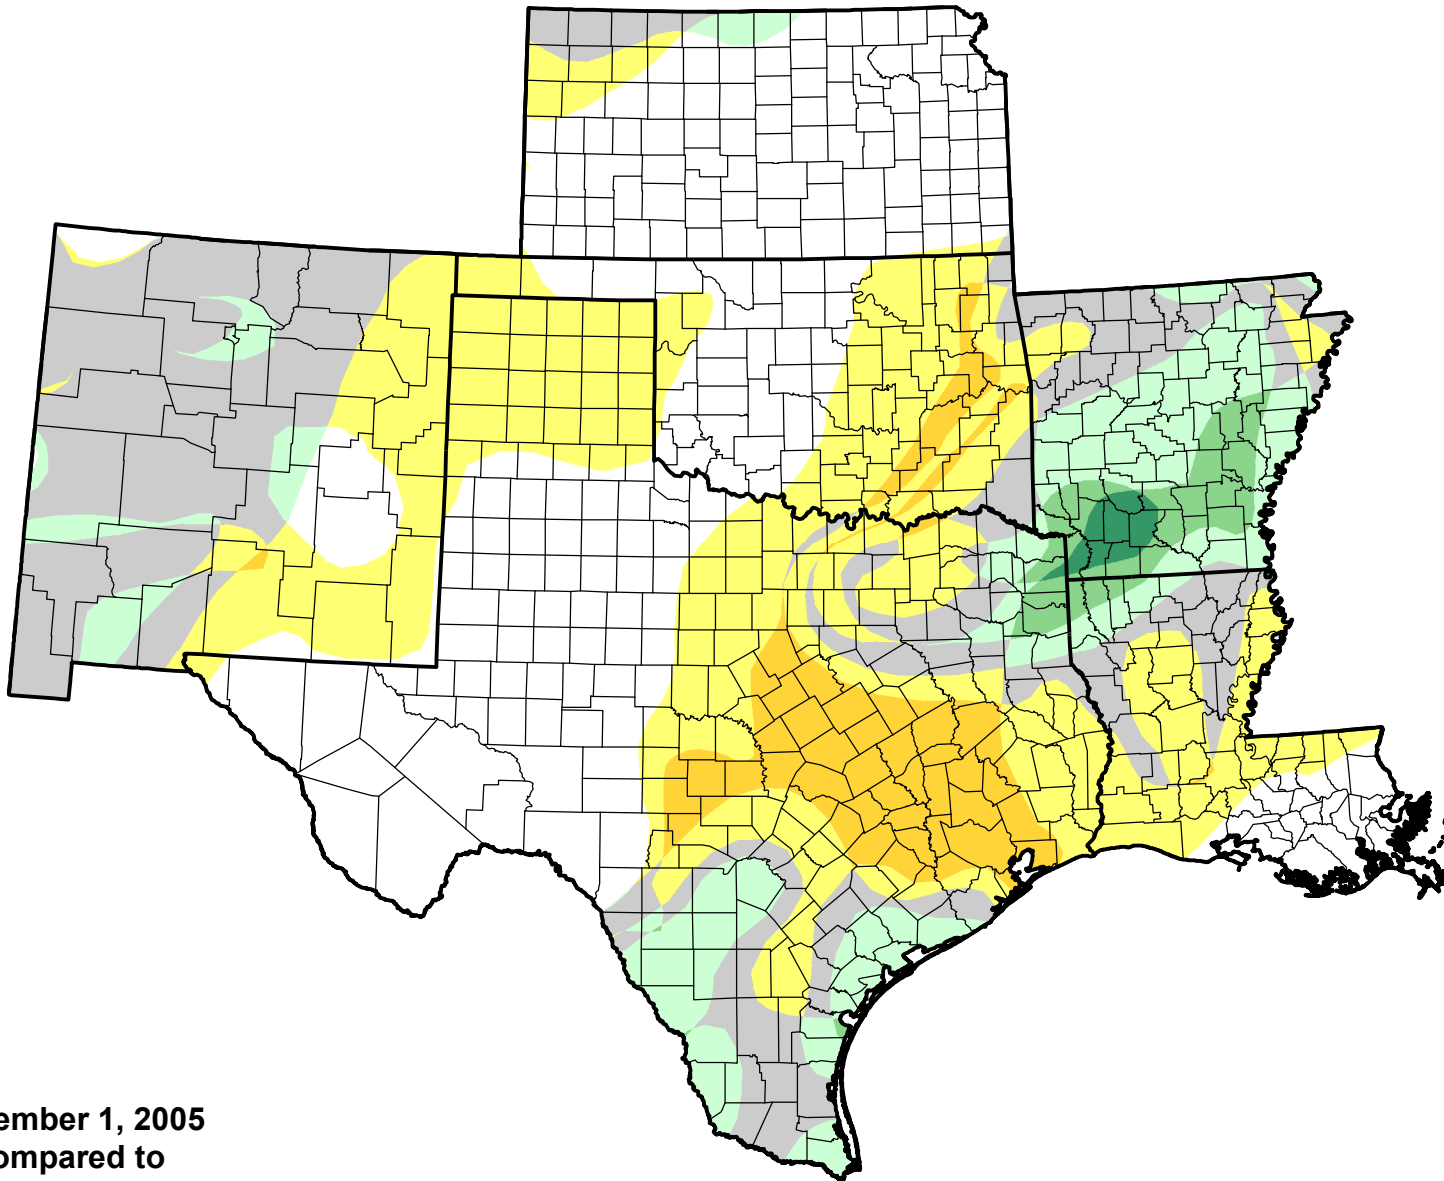

U.S. Drought Monitor Class Change - SCIPP

8 Week

November 1, 2005
compared to
September 8, 2005

droughtmonitor.unl.edu

-  5 Class Degradation
-  4 Class Degradation
-  3 Class Degradation
-  2 Class Degradation
-  1 Class Degradation
-  No Change
-  1 Class Improvement
-  2 Class Improvement
-  3 Class Improvement
-  4 Class Improvement
-  5 Class Improvement