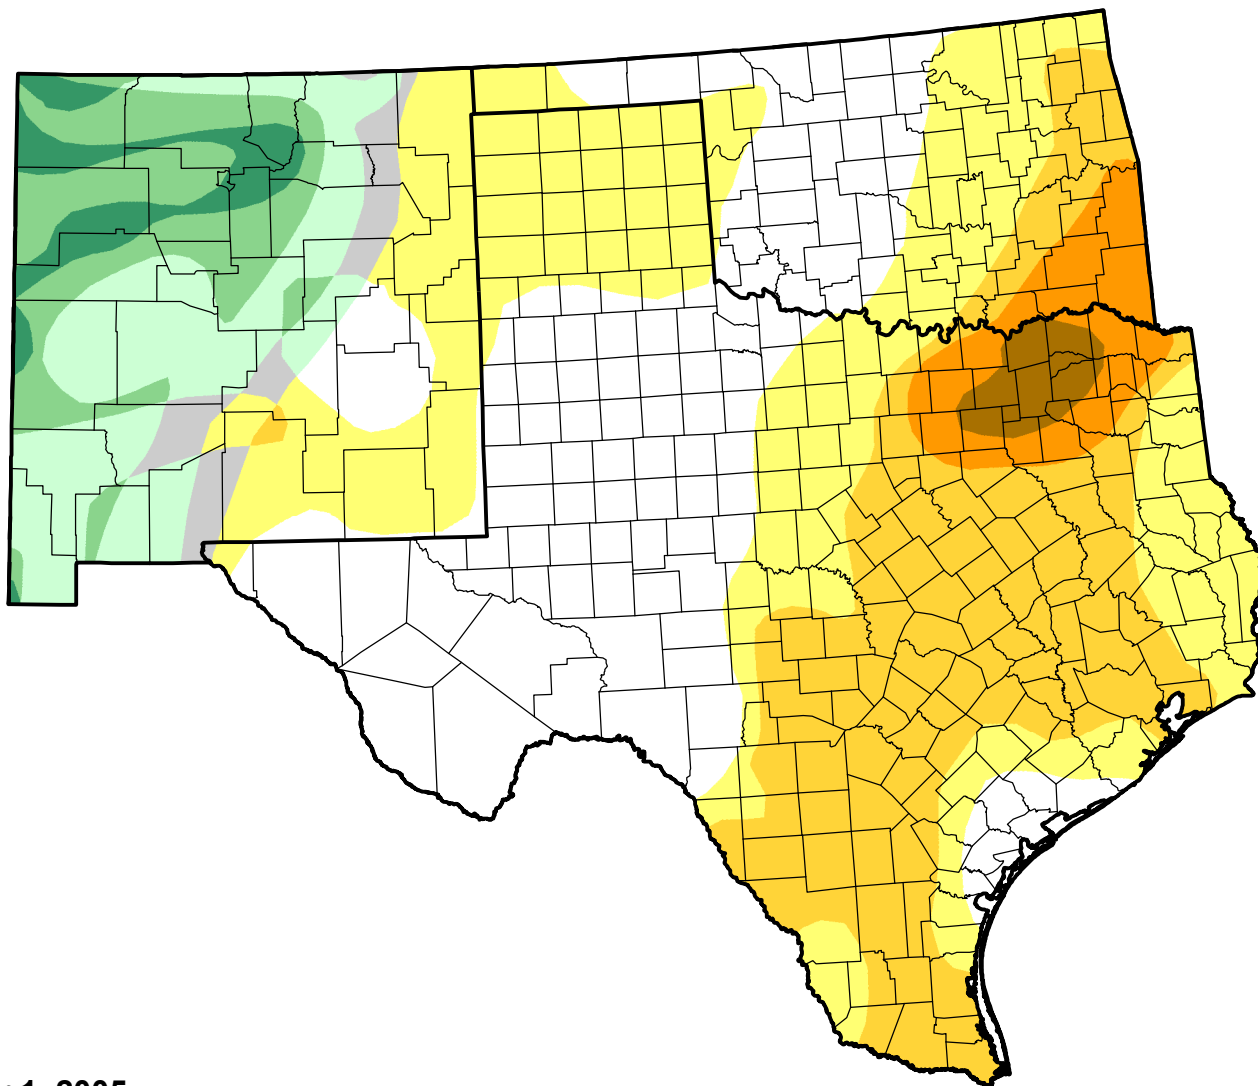

U.S. Drought Monitor Class Change - Southern Plains RDEWS

Start of Calendar Year

November 1, 2005
compared to
January 6, 2005

droughtmonitor.unl.edu

-  5 Class Degradation
-  4 Class Degradation
-  3 Class Degradation
-  2 Class Degradation
-  1 Class Degradation
-  No Change
-  1 Class Improvement
-  2 Class Improvement
-  3 Class Improvement
-  4 Class Improvement
-  5 Class Improvement