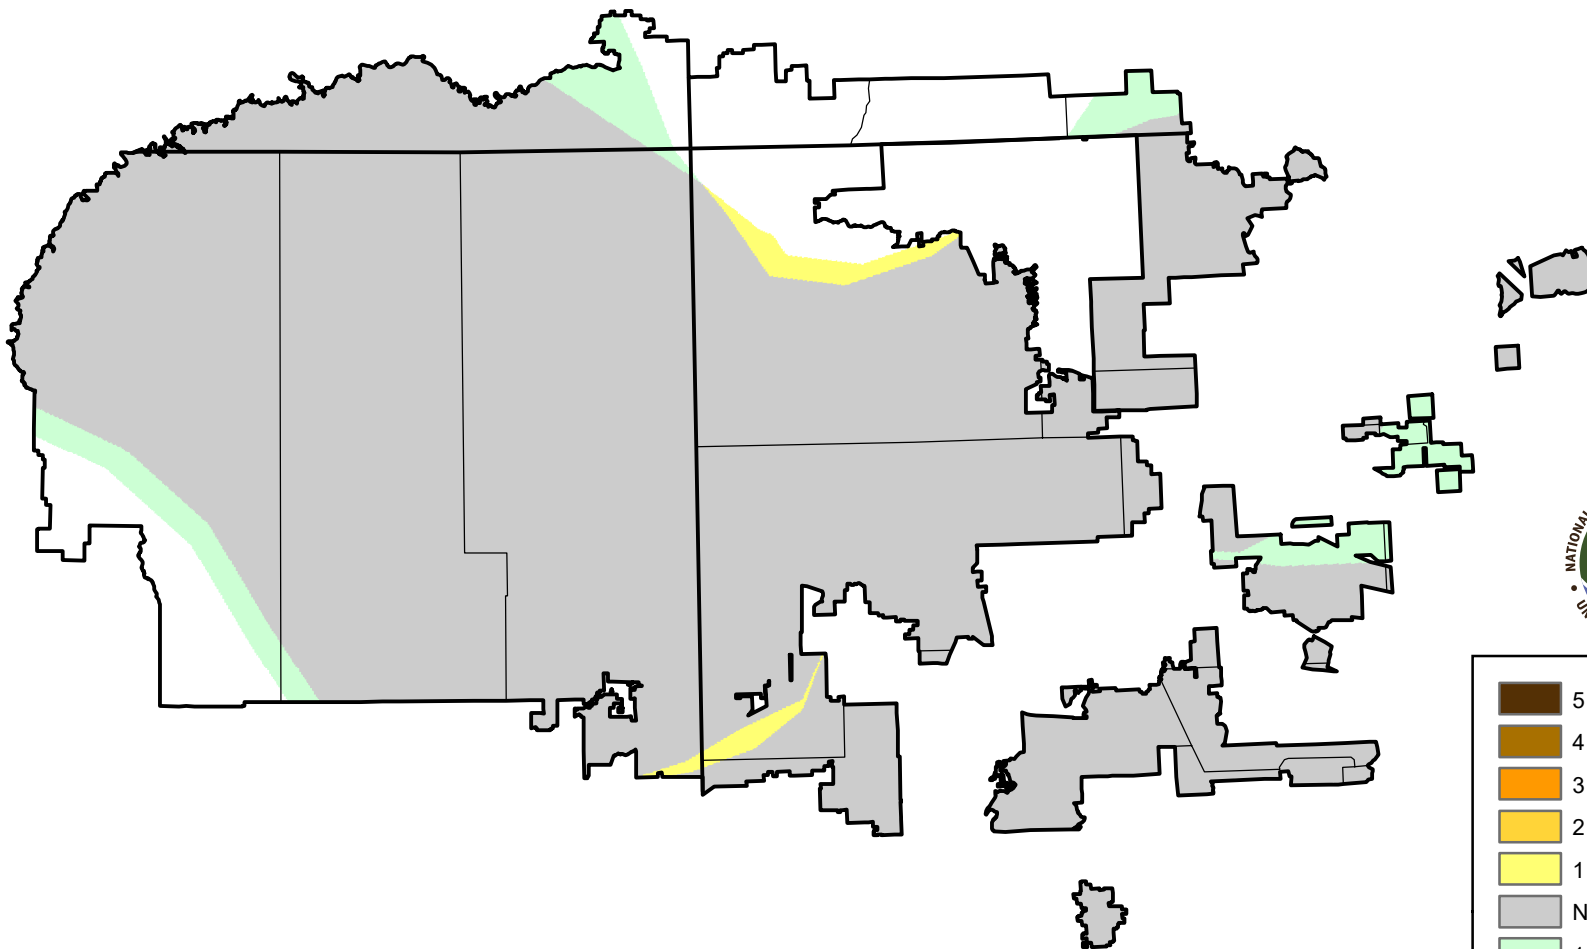

U.S. Drought Monitor Class Change - 4 Corners

8 Week

November 8, 2005
compared to
September 15, 2005

droughtmonitor.unl.edu

- 5 Class Degradation
- 4 Class Degradation
- 3 Class Degradation
- 2 Class Degradation
- 1 Class Degradation
- No Change
- 1 Class Improvement
- 2 Class Improvement
- 3 Class Improvement
- 4 Class Improvement
- 5 Class Improvement