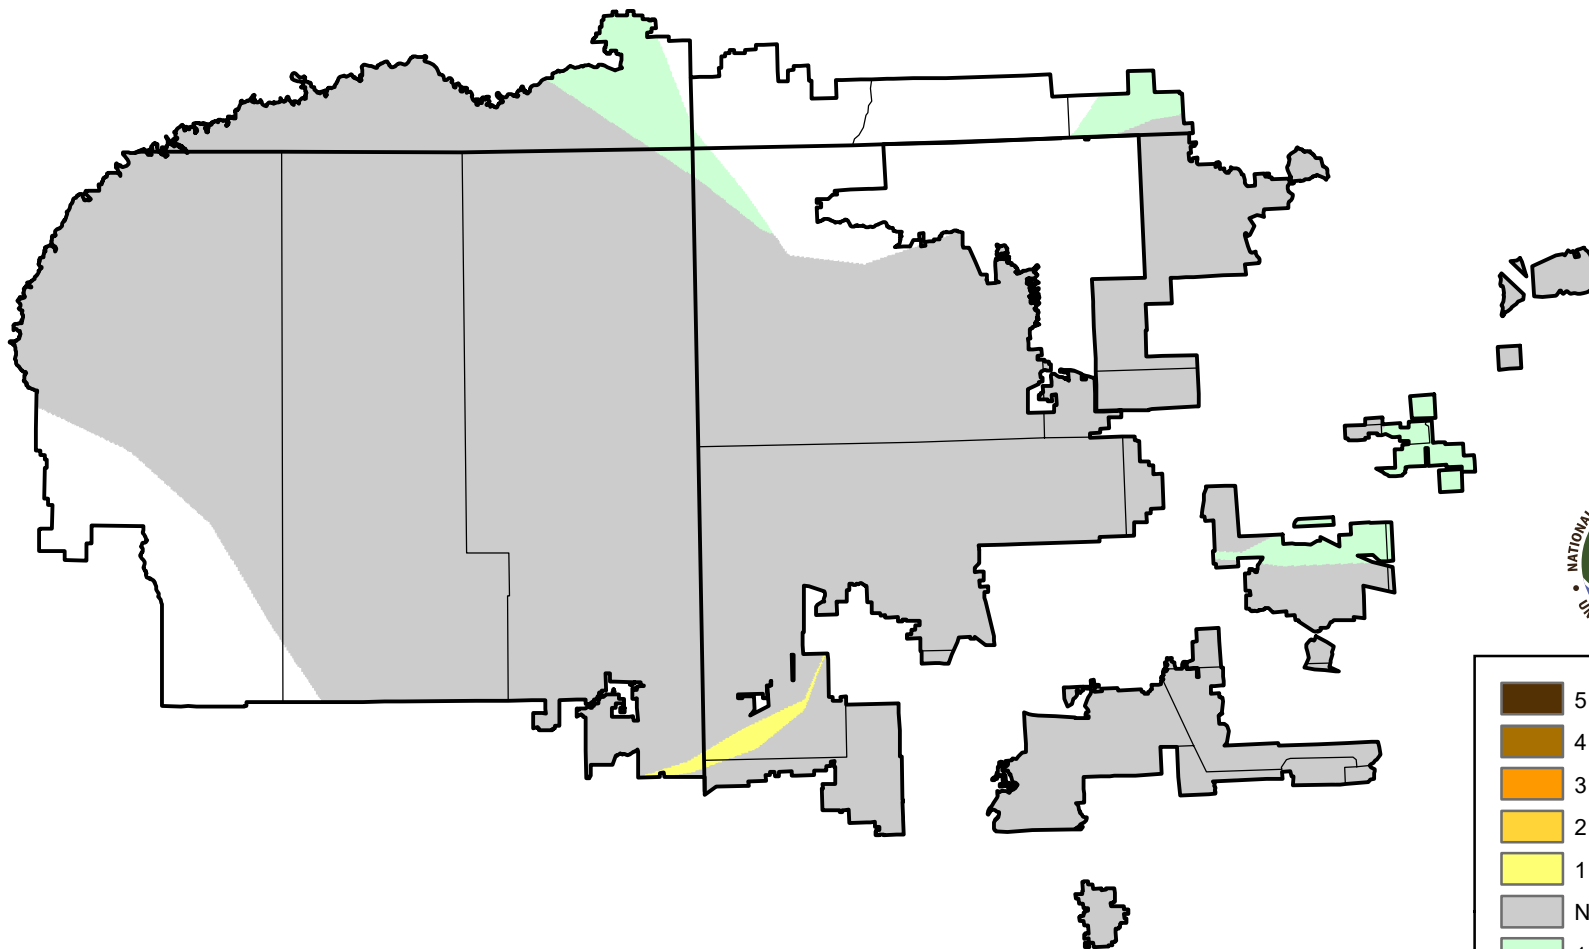

U.S. Drought Monitor Class Change - 4 Corners

Start of Water Year

November 8, 2005
compared to
September 29, 2005

droughtmonitor.unl.edu

- 5 Class Degradation
- 4 Class Degradation
- 3 Class Degradation
- 2 Class Degradation
- 1 Class Degradation
- No Change
- 1 Class Improvement
- 2 Class Improvement
- 3 Class Improvement
- 4 Class Improvement
- 5 Class Improvement