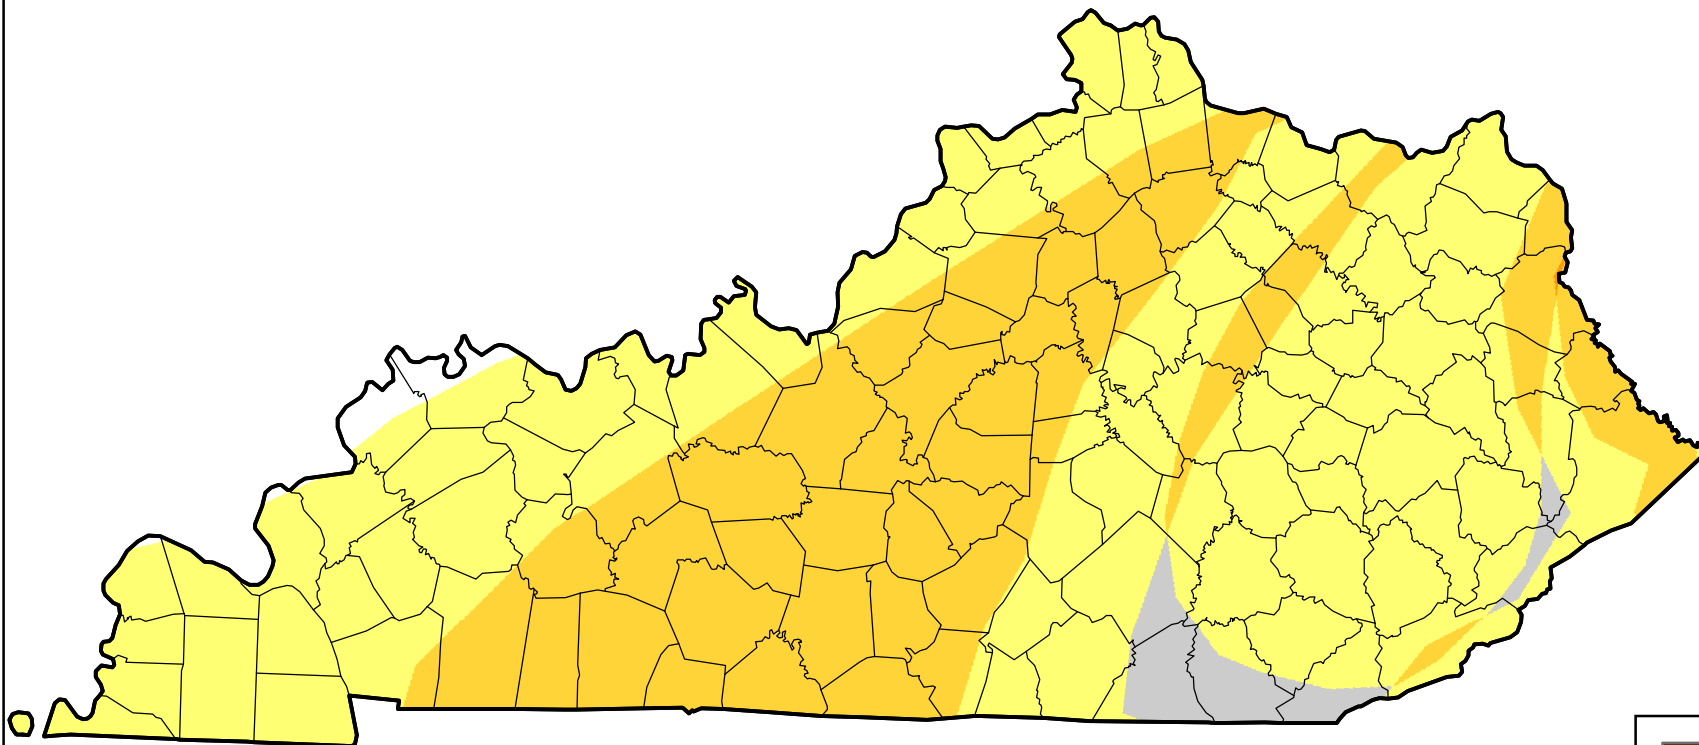

# U.S. Drought Monitor Class Change - Kentucky

## Start of Water Year

**November 8, 2005**  
compared to  
**September 29, 2005**

[droughtmonitor.unl.edu](http://droughtmonitor.unl.edu)