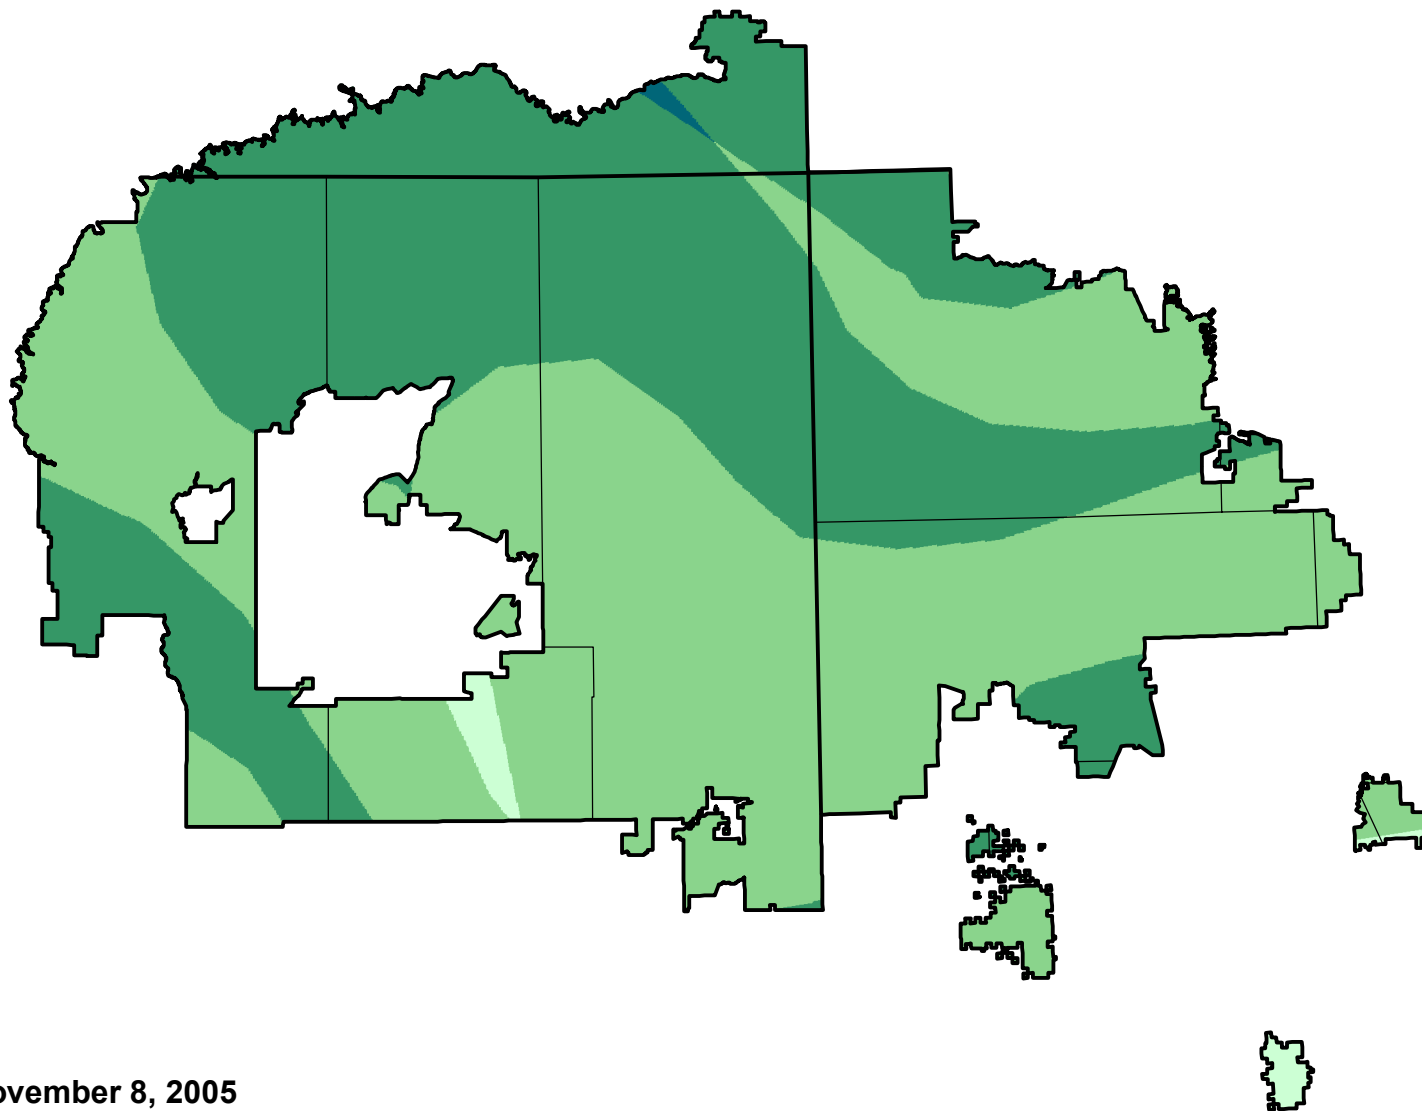

# U.S. Drought Monitor Class Change - Navajo

Start of Calendar Year

November 8, 2005  
compared to  
January 6, 2005

[droughtmonitor.unl.edu](http://droughtmonitor.unl.edu)

- |   |                     |
|---|---------------------|
|  | 5 Class Degradation |
|  | 4 Class Degradation |
|  | 3 Class Degradation |
|  | 2 Class Degradation |
|  | 1 Class Degradation |
|  | No Change           |
|  | 1 Class Improvement |
|  | 2 Class Improvement |
|  | 3 Class Improvement |
|  | 4 Class Improvement |
|  | 5 Class Improvement |