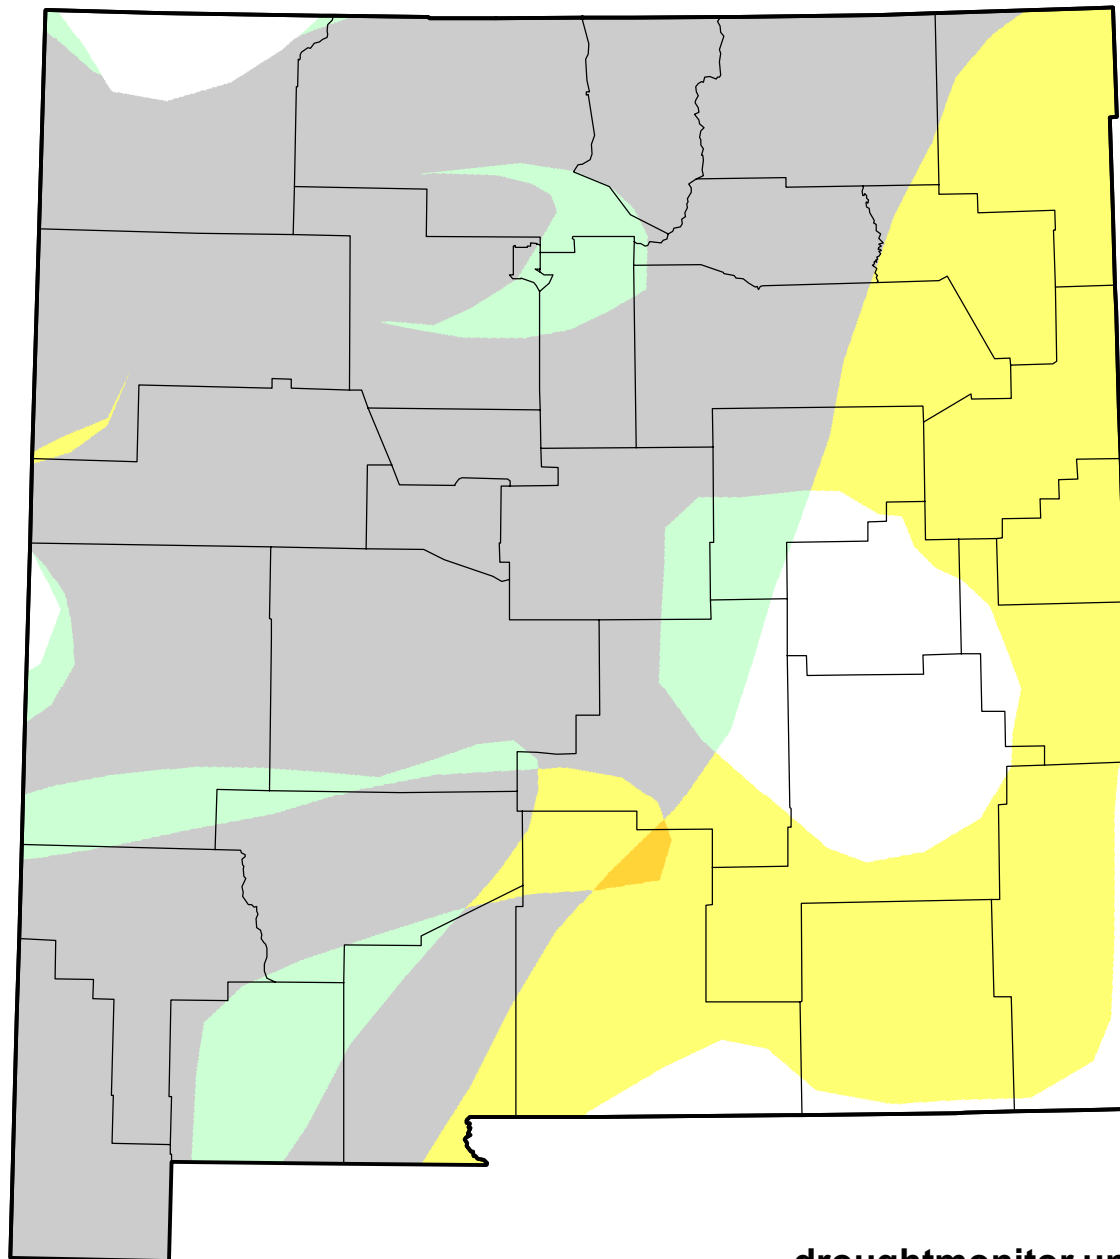

U.S. Drought Monitor Class Change - New Mexico

Start of Water Year

November 8, 2005
compared to
September 29, 2005

-  5 Class Degradation
-  4 Class Degradation
-  3 Class Degradation
-  2 Class Degradation
-  1 Class Degradation
-  No Change
-  1 Class Improvement
-  2 Class Improvement
-  3 Class Improvement
-  4 Class Improvement
-  5 Class Improvement