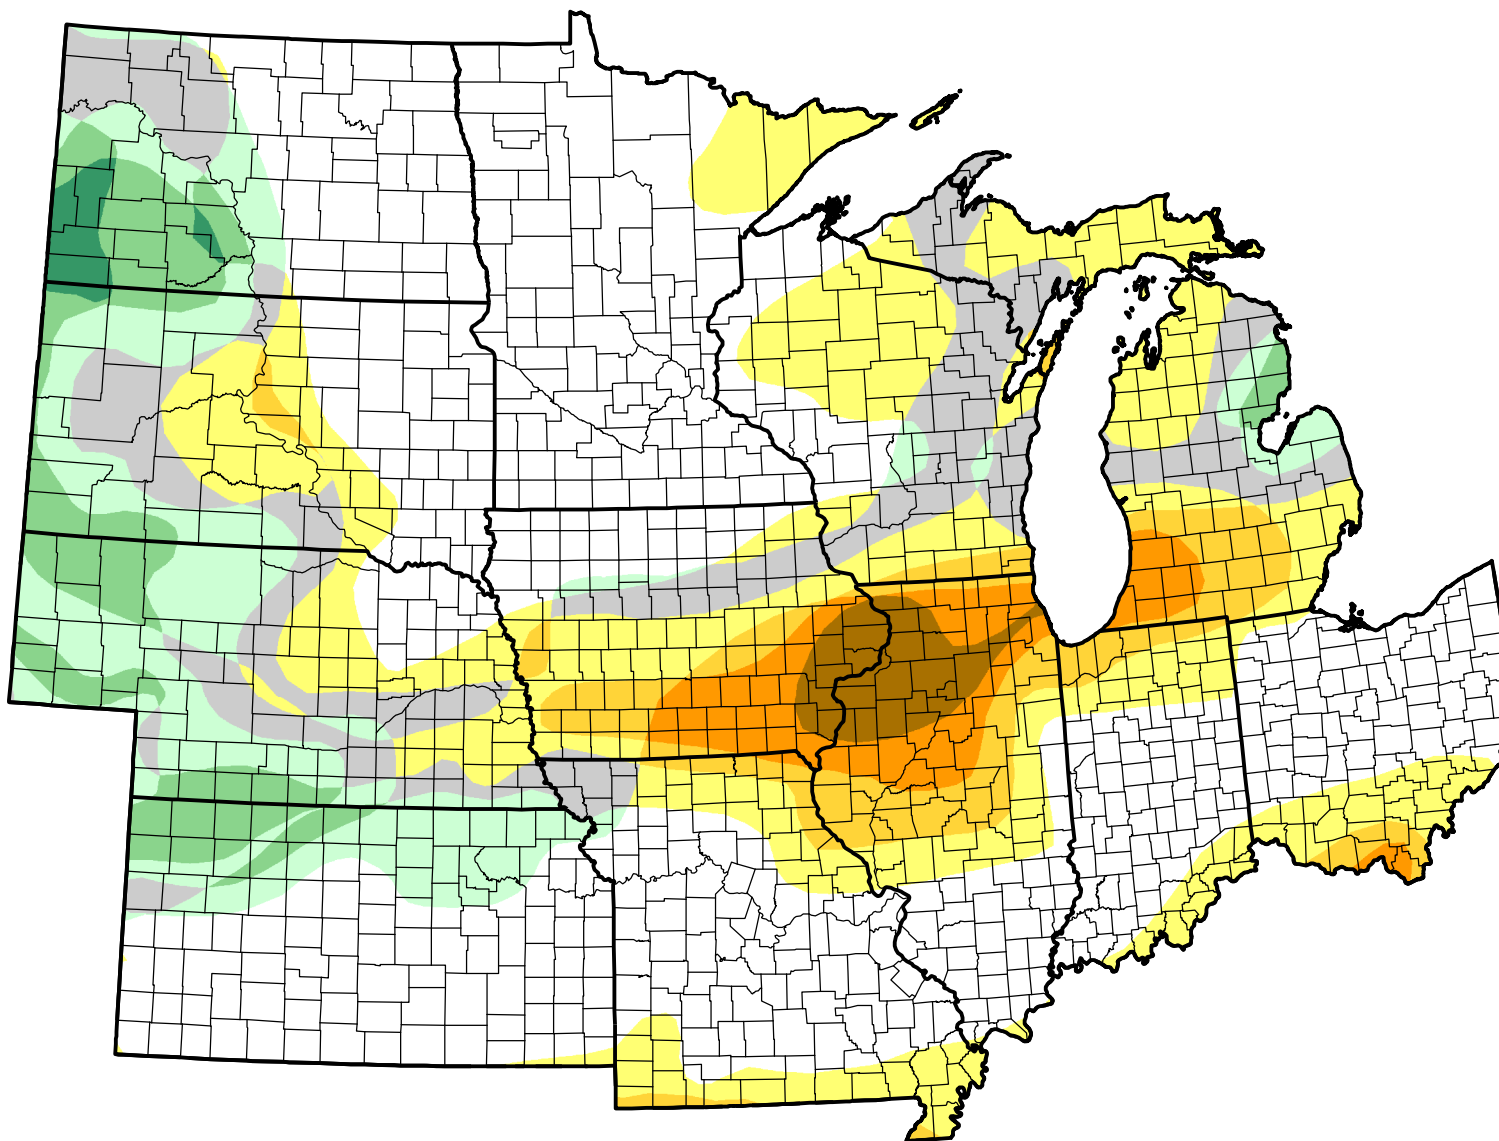

U.S. Drought Monitor Class Change - U2U North Central States 52 Week

November 8, 2005
compared to
November 11, 2004

droughtmonitor.unl.edu

- 5 Class Degradation
- 4 Class Degradation
- 3 Class Degradation
- 2 Class Degradation
- 1 Class Degradation
- No Change
- 1 Class Improvement
- 2 Class Improvement
- 3 Class Improvement
- 4 Class Improvement
- 5 Class Improvement