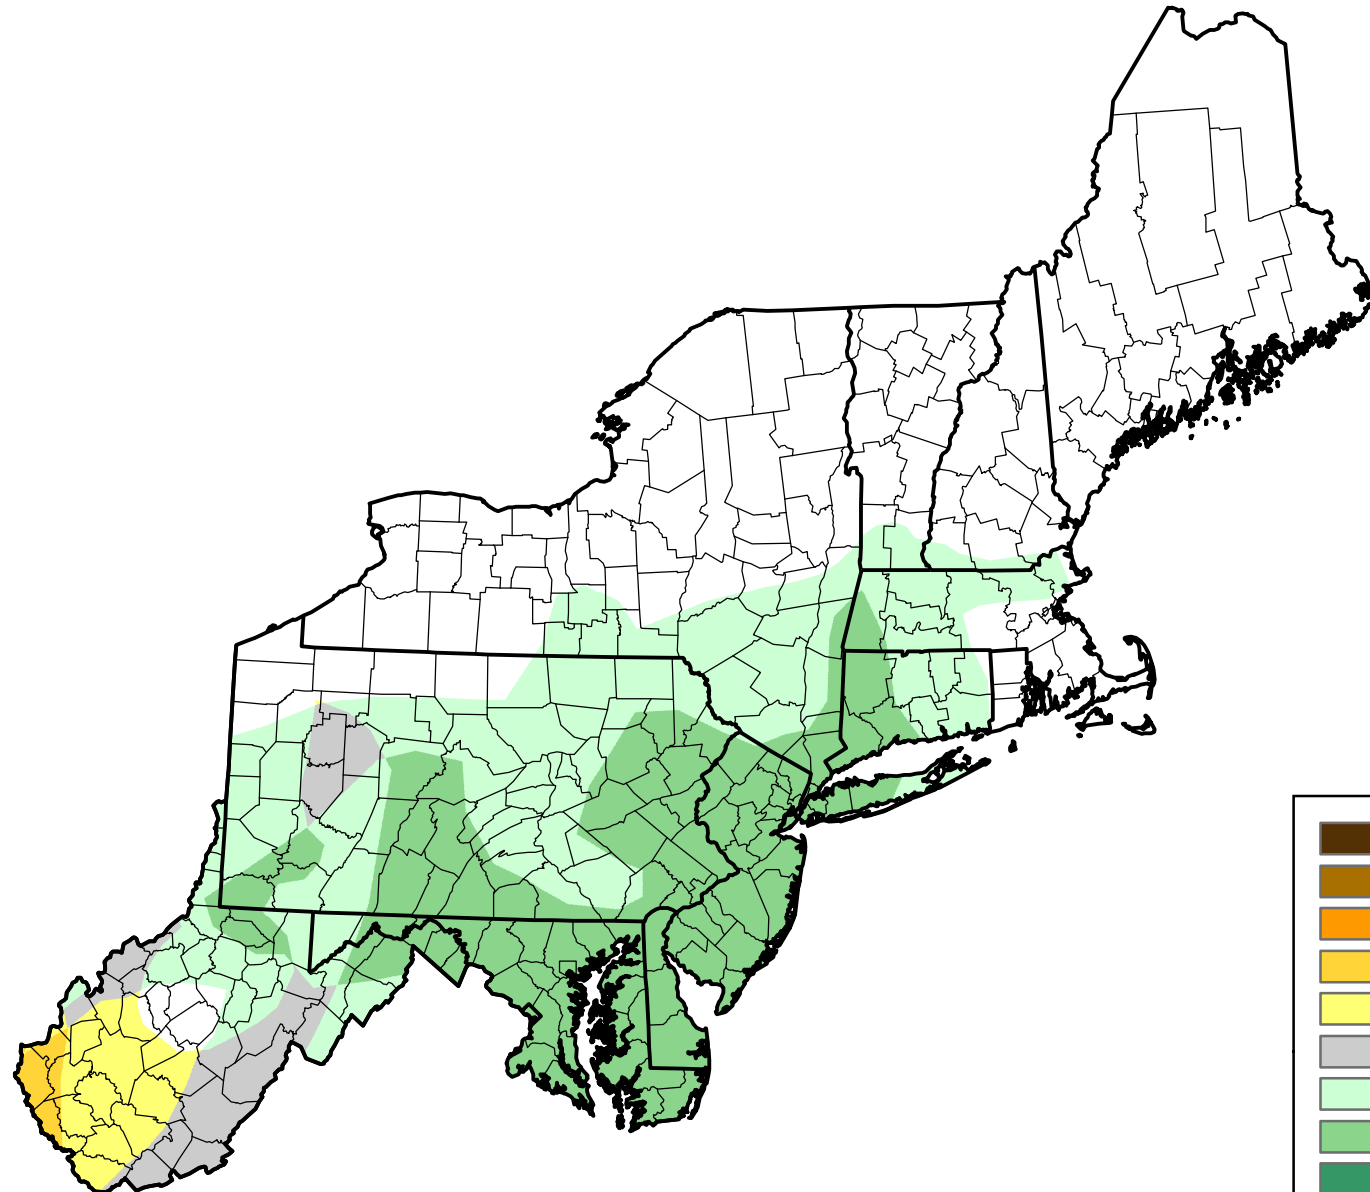

U.S. Drought Monitor Class Change - Northeast

Start of Water Year

November 8, 2005
compared to
September 29, 2005

droughtmonitor.unl.edu

- 5 Class Degradation
- 4 Class Degradation
- 3 Class Degradation
- 2 Class Degradation
- 1 Class Degradation
- No Change
- 1 Class Improvement
- 2 Class Improvement
- 3 Class Improvement
- 4 Class Improvement
- 5 Class Improvement