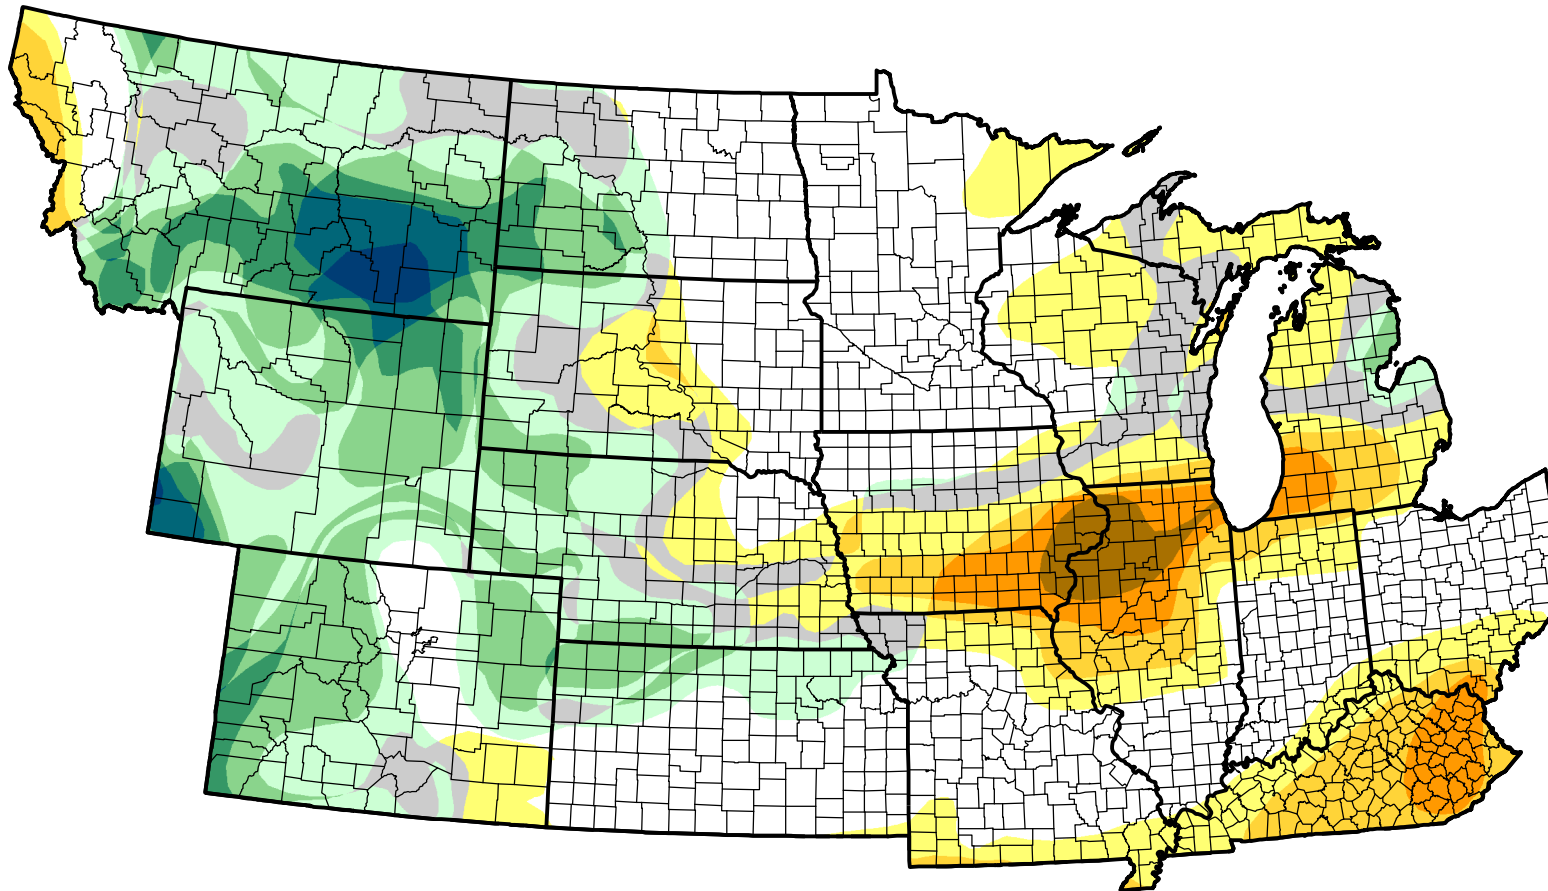

U.S. Drought Monitor Class Change - NWS Central 52 Week

November 8, 2005
compared to
November 11, 2004

droughtmonitor.unl.edu

-  5 Class Degradation
-  4 Class Degradation
-  3 Class Degradation
-  2 Class Degradation
-  1 Class Degradation
-  No Change
-  1 Class Improvement
-  2 Class Improvement
-  3 Class Improvement
-  4 Class Improvement
-  5 Class Improvement