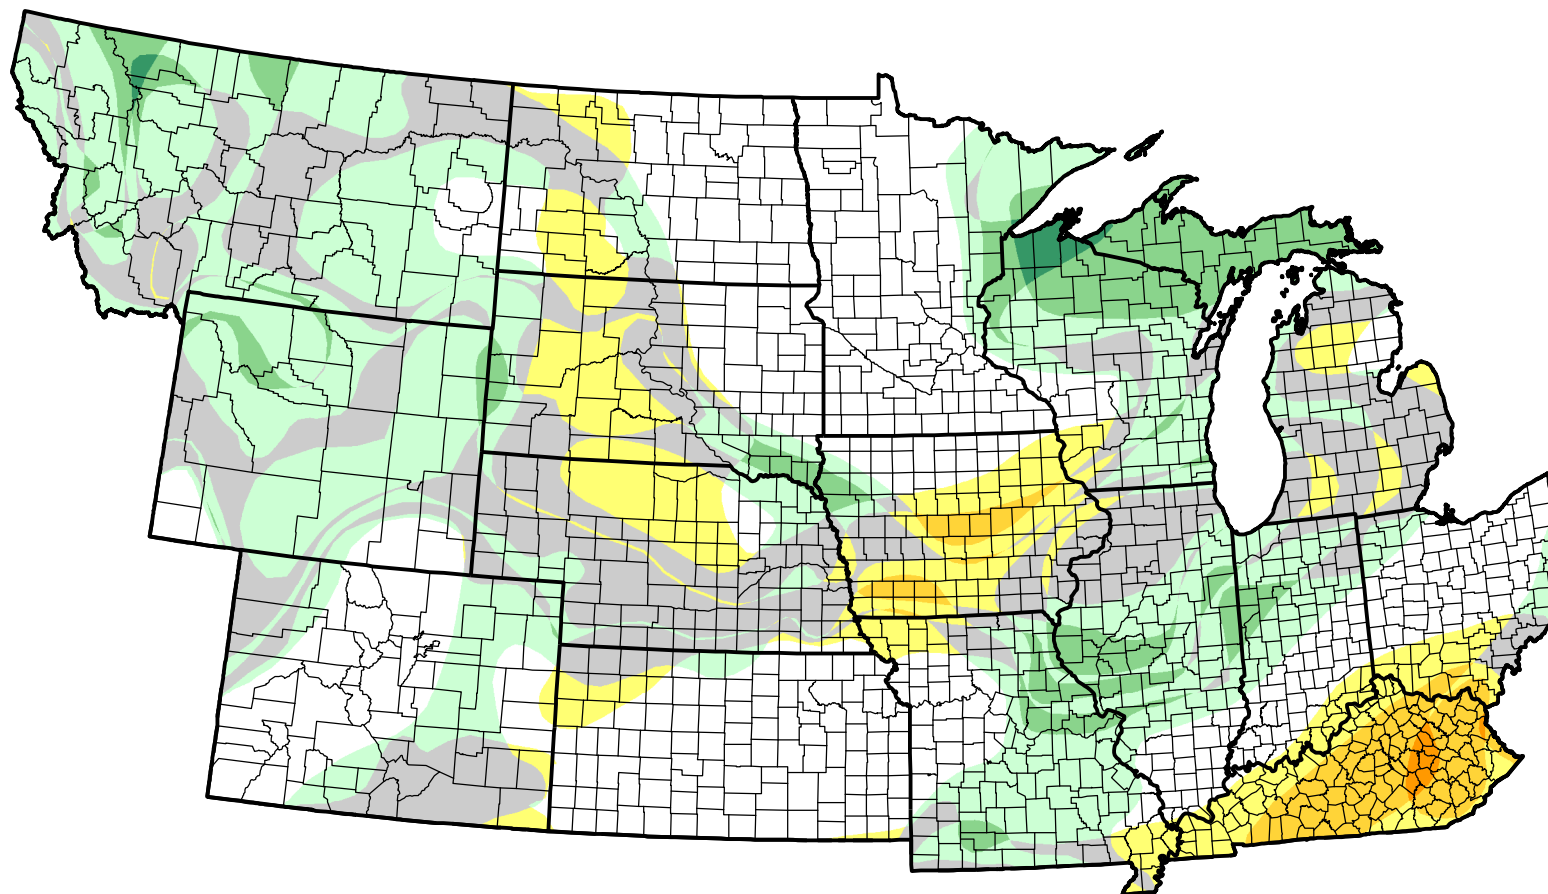

U.S. Drought Monitor Class Change - NWS Central 8 Week

November 8, 2005
compared to
September 15, 2005

droughtmonitor.unl.edu

-  5 Class Degradation
-  4 Class Degradation
-  3 Class Degradation
-  2 Class Degradation
-  1 Class Degradation
-  No Change
-  1 Class Improvement
-  2 Class Improvement
-  3 Class Improvement
-  4 Class Improvement
-  5 Class Improvement