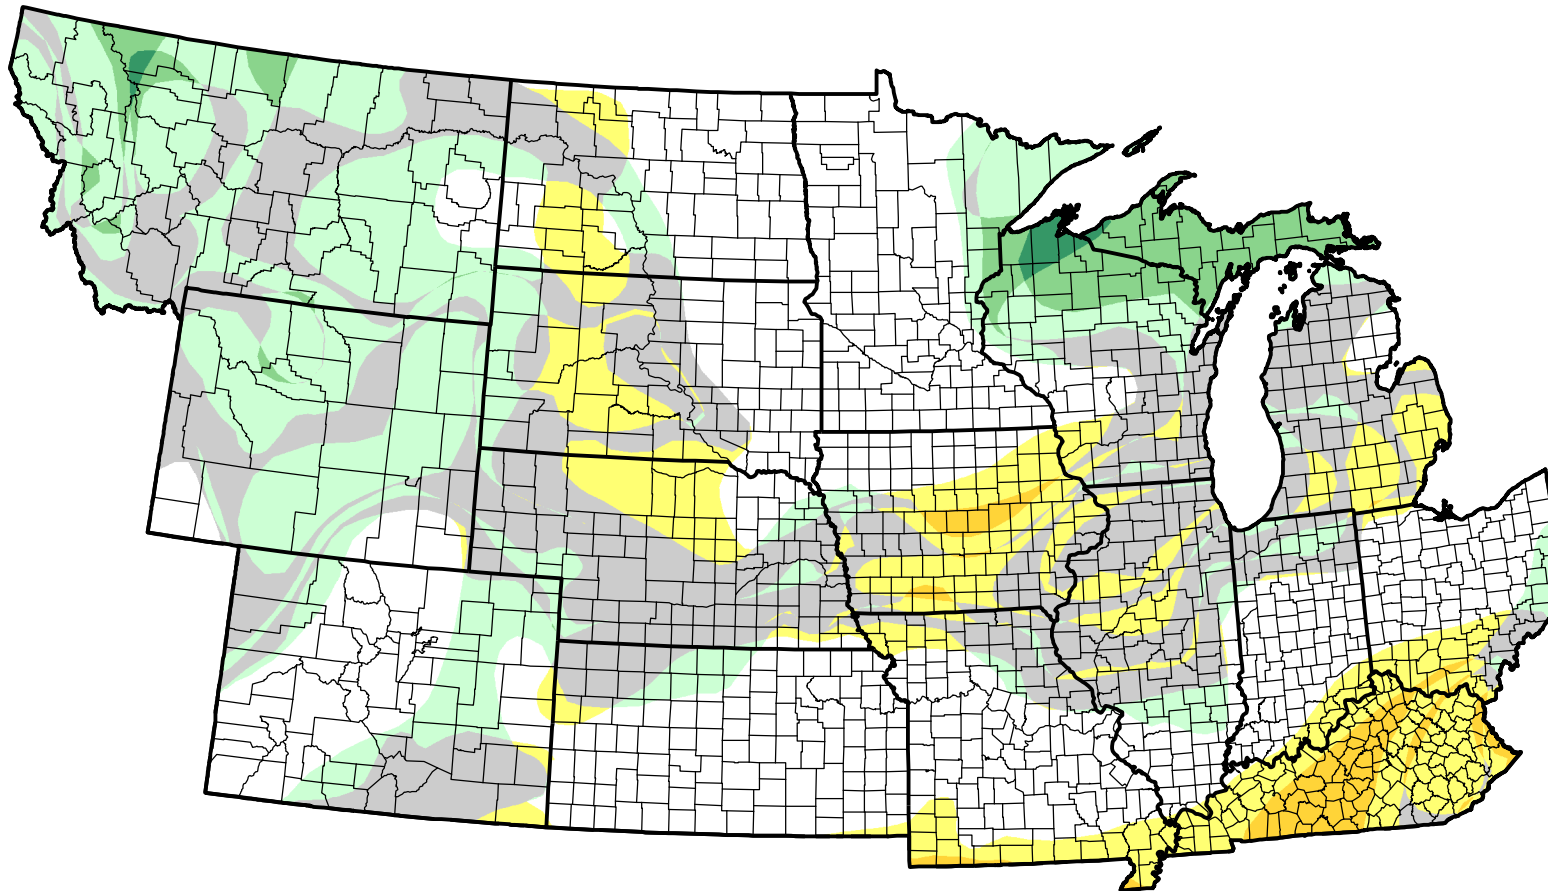

U.S. Drought Monitor Class Change - NWS Central Start of Water Year

November 8, 2005
compared to
September 29, 2005

droughtmonitor.unl.edu

-  5 Class Degradation
-  4 Class Degradation
-  3 Class Degradation
-  2 Class Degradation
-  1 Class Degradation
-  No Change
-  1 Class Improvement
-  2 Class Improvement
-  3 Class Improvement
-  4 Class Improvement
-  5 Class Improvement