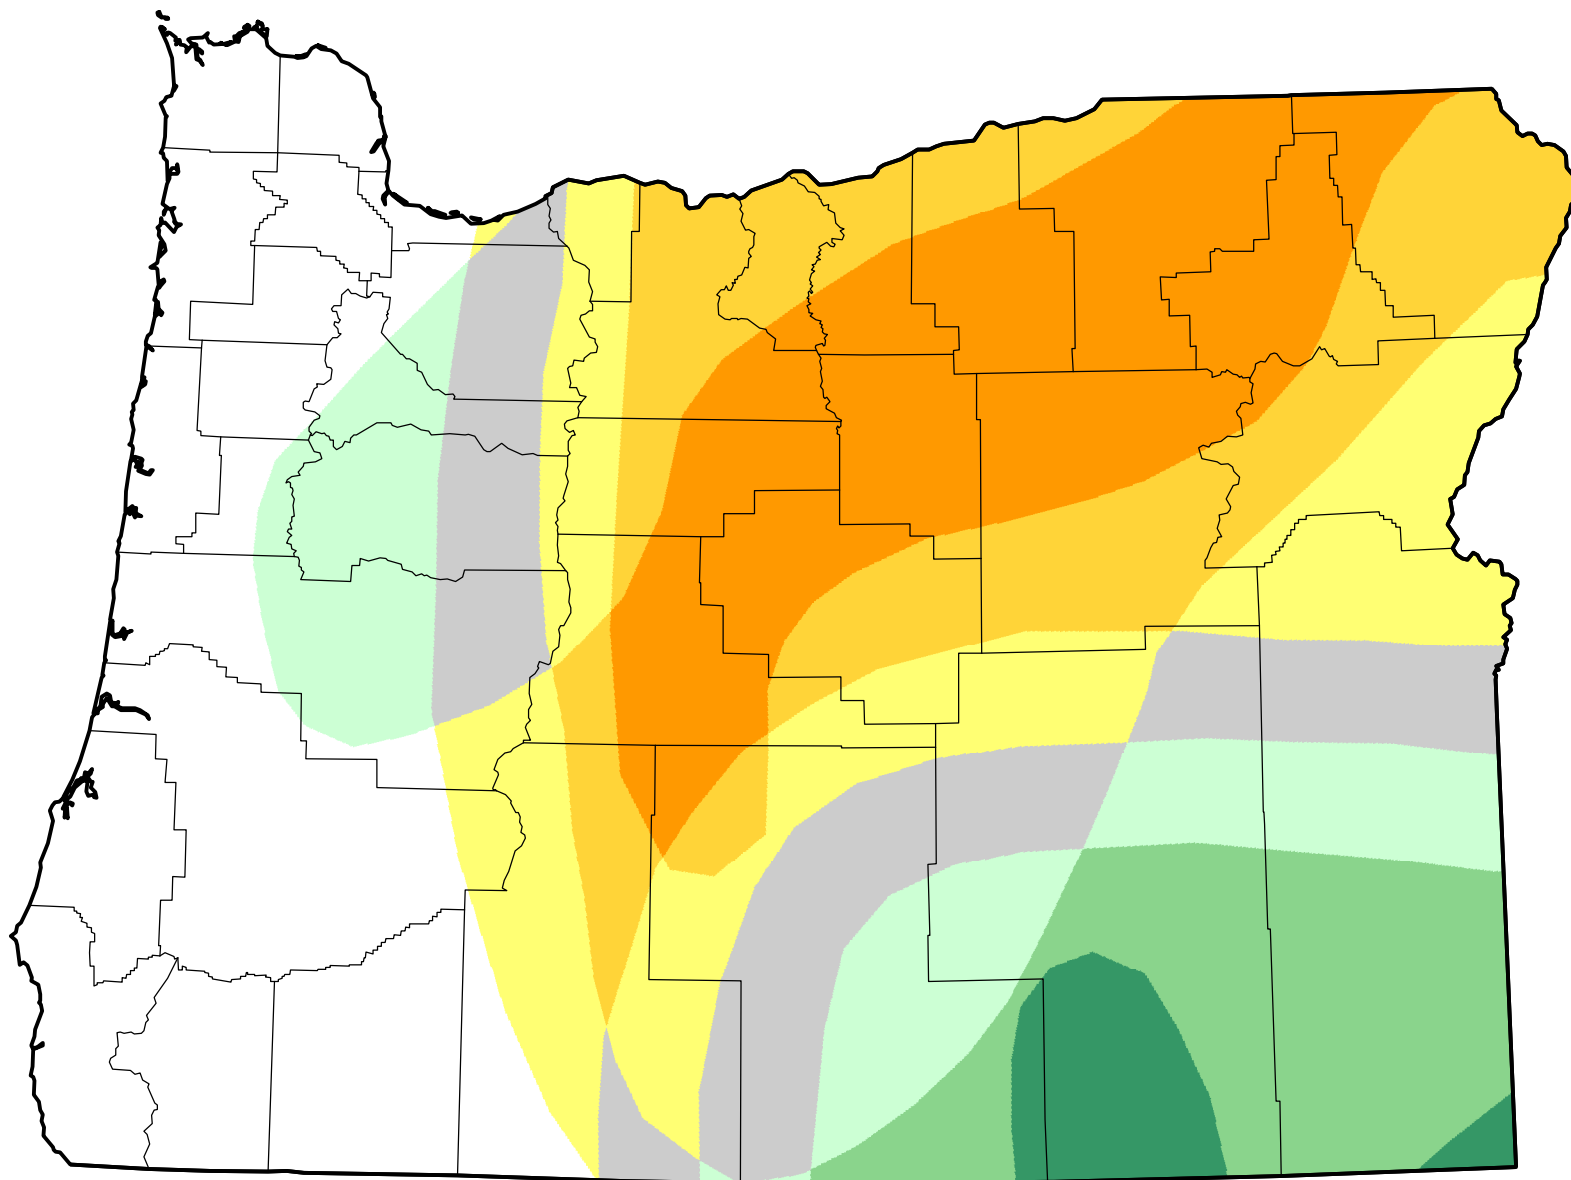

U.S. Drought Monitor Class Change - Oregon

Start of Calendar Year

November 8, 2005
compared to
January 6, 2005

droughtmonitor.unl.edu

-  5 Class Degradation
-  4 Class Degradation
-  3 Class Degradation
-  2 Class Degradation
-  1 Class Degradation
-  No Change
-  1 Class Improvement
-  2 Class Improvement
-  3 Class Improvement
-  4 Class Improvement
-  5 Class Improvement