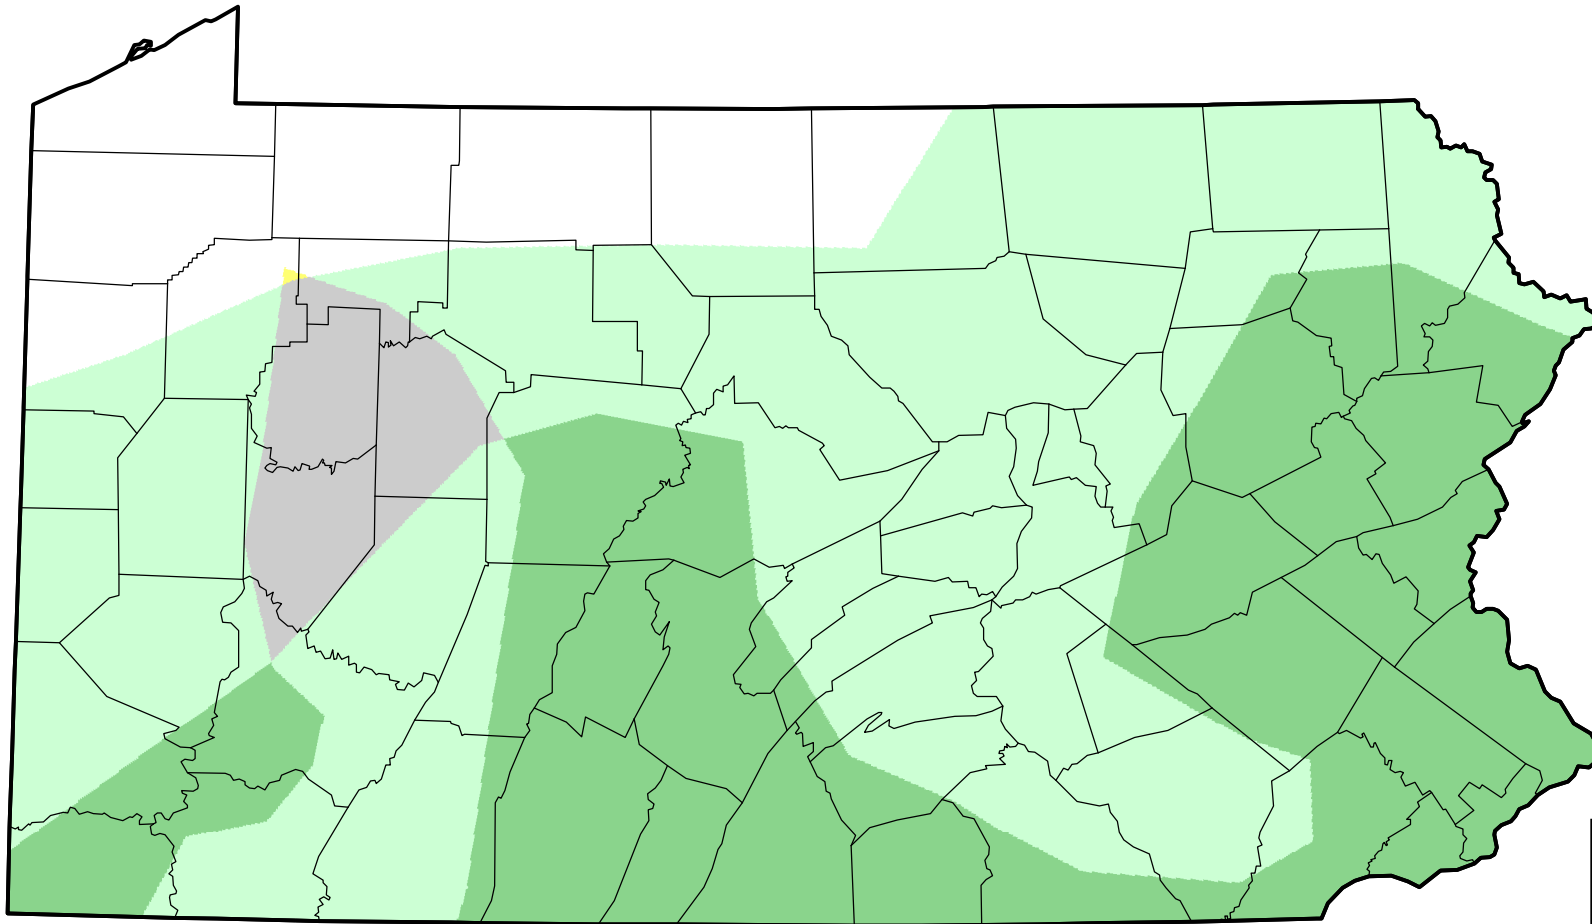

U.S. Drought Monitor Class Change - Pennsylvania

Start of Water Year

**November 8, 2005
compared to
September 29, 2005**

droughtmonitor.unl.edu

-  5 Class Degradation
-  4 Class Degradation
-  3 Class Degradation
-  2 Class Degradation
-  1 Class Degradation
-  No Change
-  1 Class Improvement
-  2 Class Improvement
-  3 Class Improvement
-  4 Class Improvement
-  5 Class Improvement