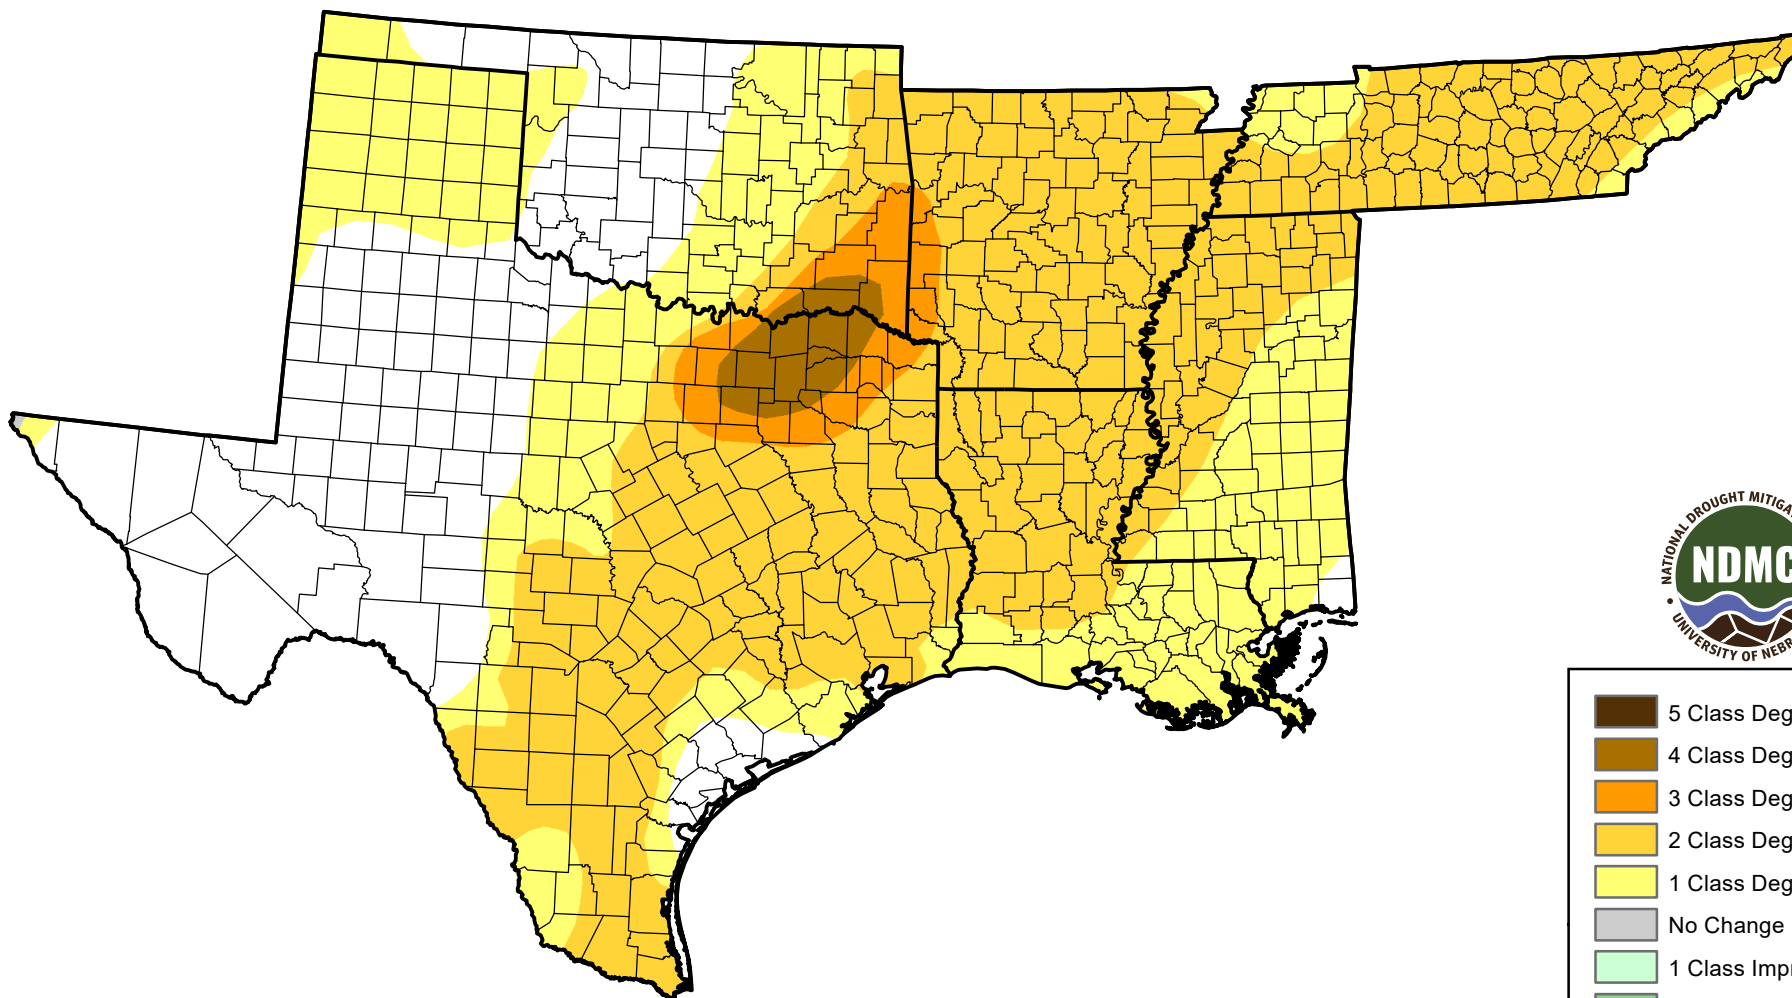

U.S. Drought Monitor Class Change - South

Start of Calendar Year

November 8, 2005
compared to
January 6, 2005

droughtmonitor.unl.edu

-  5 Class Degradation
-  4 Class Degradation
-  3 Class Degradation
-  2 Class Degradation
-  1 Class Degradation
-  No Change
-  1 Class Improvement
-  2 Class Improvement
-  3 Class Improvement
-  4 Class Improvement
-  5 Class Improvement