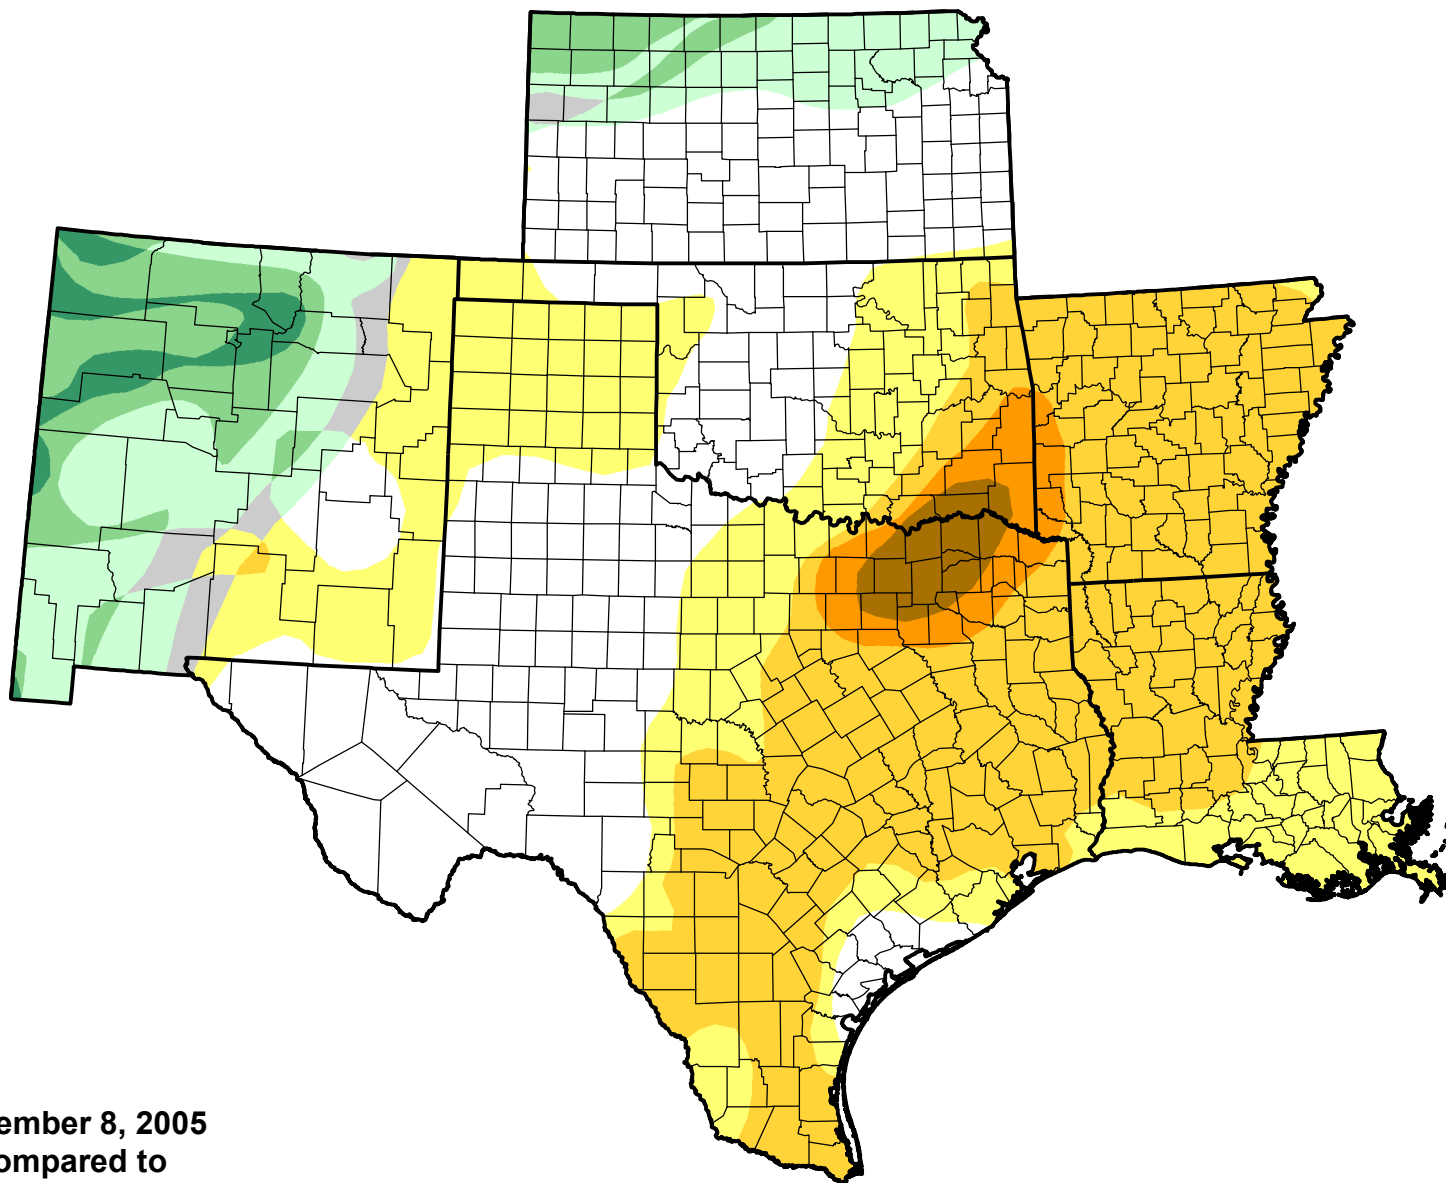

U.S. Drought Monitor Class Change - SCIPP

Start of Calendar Year

November 8, 2005
compared to
January 6, 2005

droughtmonitor.unl.edu

- 5 Class Degradation
- 4 Class Degradation
- 3 Class Degradation
- 2 Class Degradation
- 1 Class Degradation
- No Change
- 1 Class Improvement
- 2 Class Improvement
- 3 Class Improvement
- 4 Class Improvement
- 5 Class Improvement