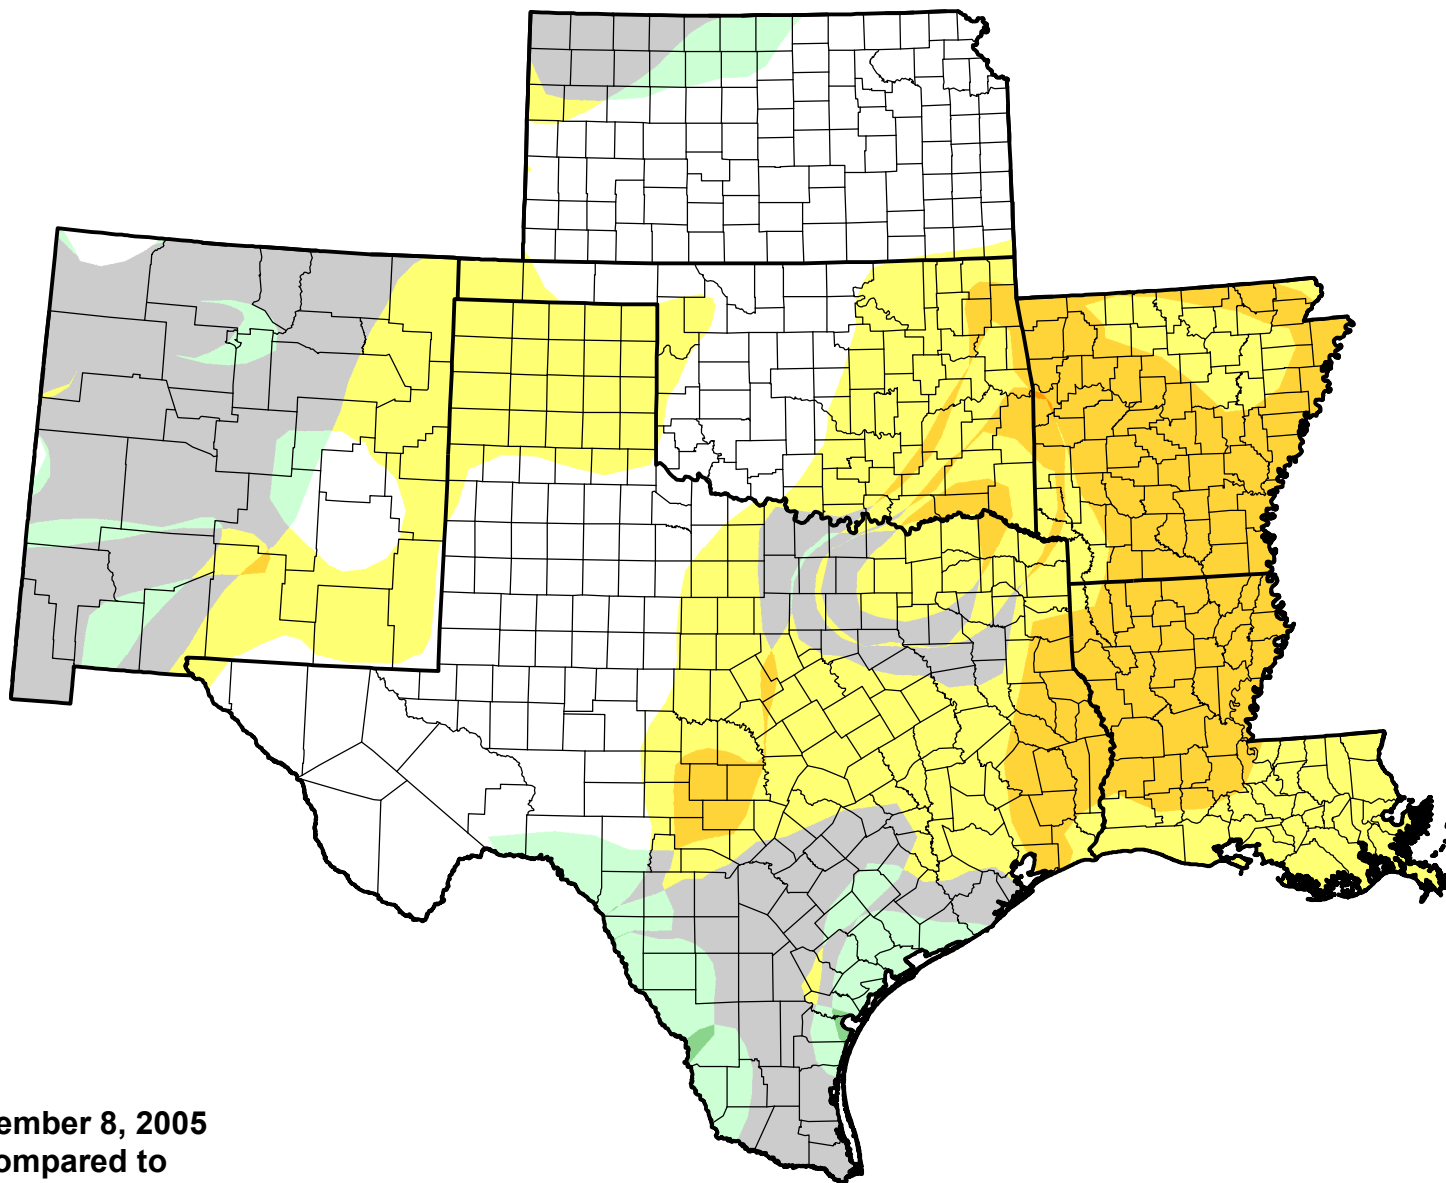

U.S. Drought Monitor Class Change - SCIPP

Start of Water Year

November 8, 2005
compared to
September 29, 2005

droughtmonitor.unl.edu

- 5 Class Degradation
- 4 Class Degradation
- 3 Class Degradation
- 2 Class Degradation
- 1 Class Degradation
- No Change
- 1 Class Improvement
- 2 Class Improvement
- 3 Class Improvement
- 4 Class Improvement
- 5 Class Improvement