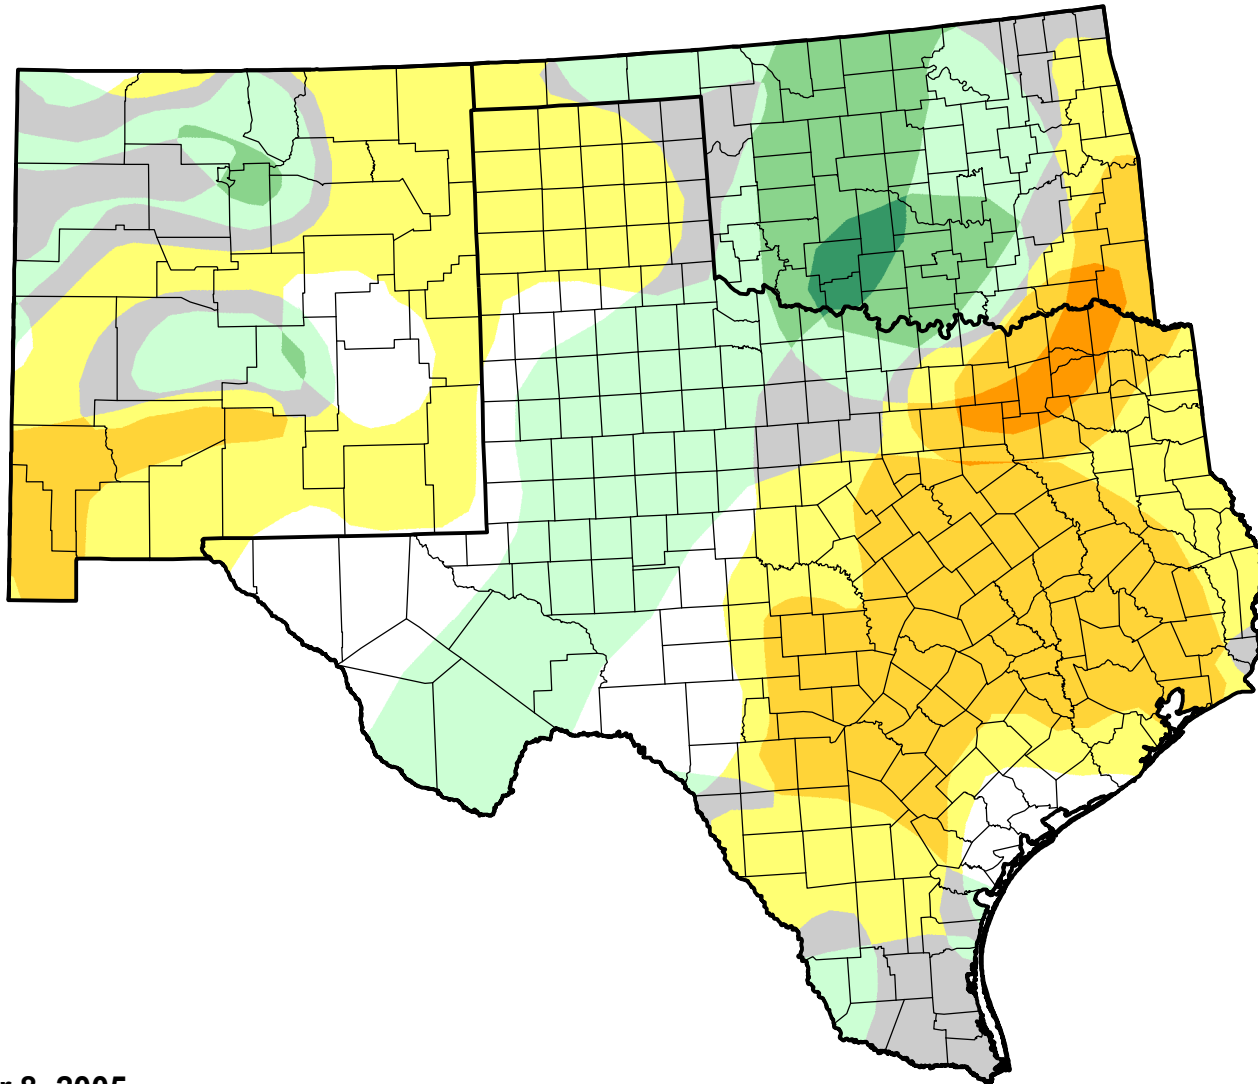

U.S. Drought Monitor Class Change - Southern Plains RDEWS

26 Week

November 8, 2005
compared to
May 12, 2005

droughtmonitor.unl.edu

-  5 Class Degradation
-  4 Class Degradation
-  3 Class Degradation
-  2 Class Degradation
-  1 Class Degradation
-  No Change
-  1 Class Improvement
-  2 Class Improvement
-  3 Class Improvement
-  4 Class Improvement
-  5 Class Improvement