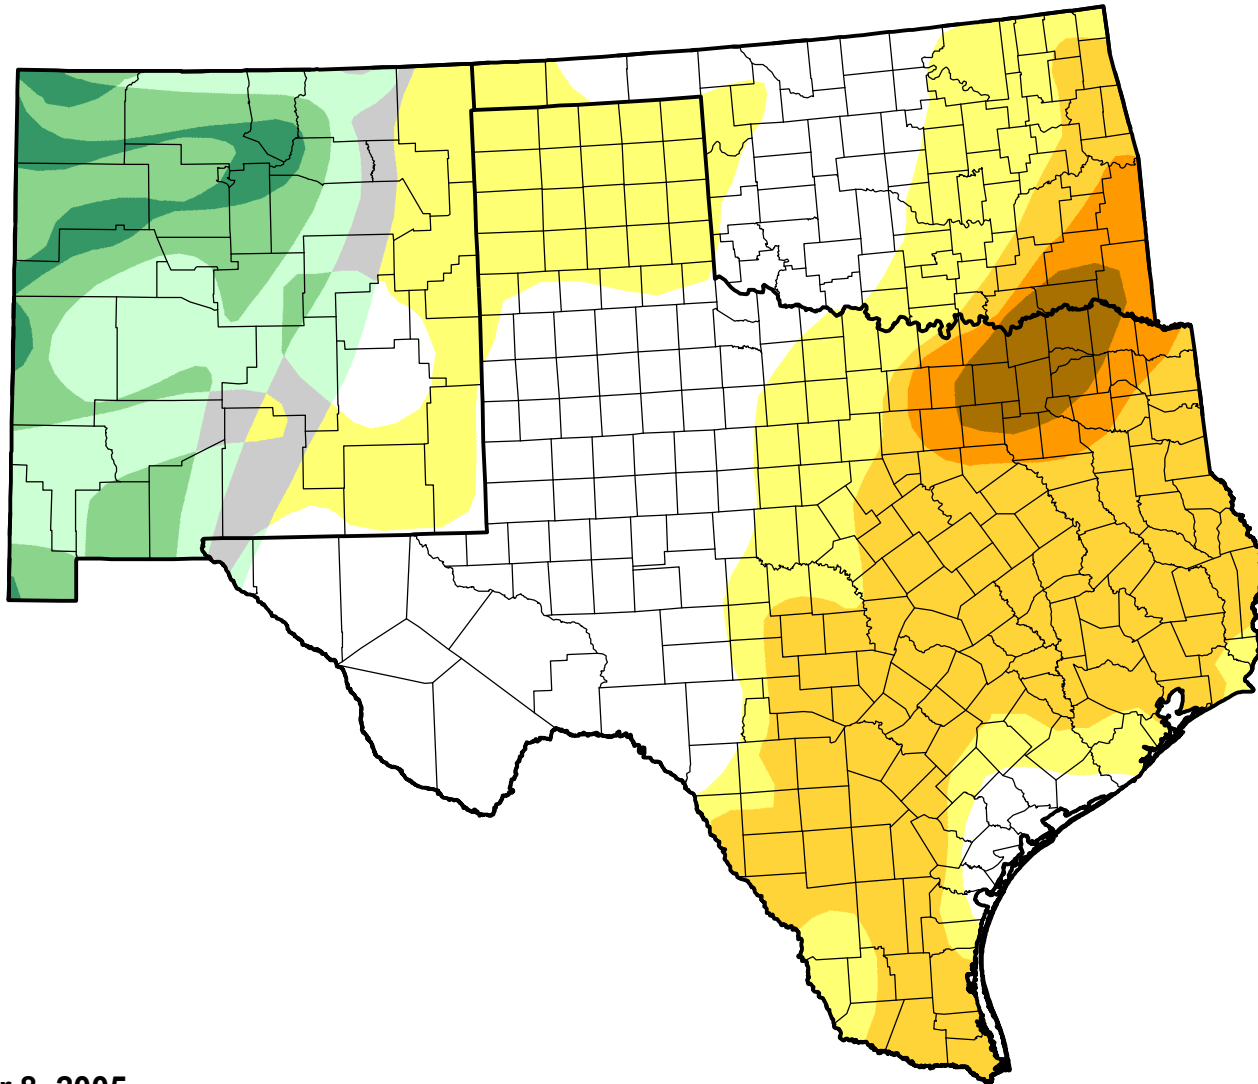

U.S. Drought Monitor Class Change - Southern Plains RDEWS

52 Week

November 8, 2005
compared to
November 11, 2004

droughtmonitor.unl.edu

-  5 Class Degradation
-  4 Class Degradation
-  3 Class Degradation
-  2 Class Degradation
-  1 Class Degradation
-  No Change
-  1 Class Improvement
-  2 Class Improvement
-  3 Class Improvement
-  4 Class Improvement
-  5 Class Improvement