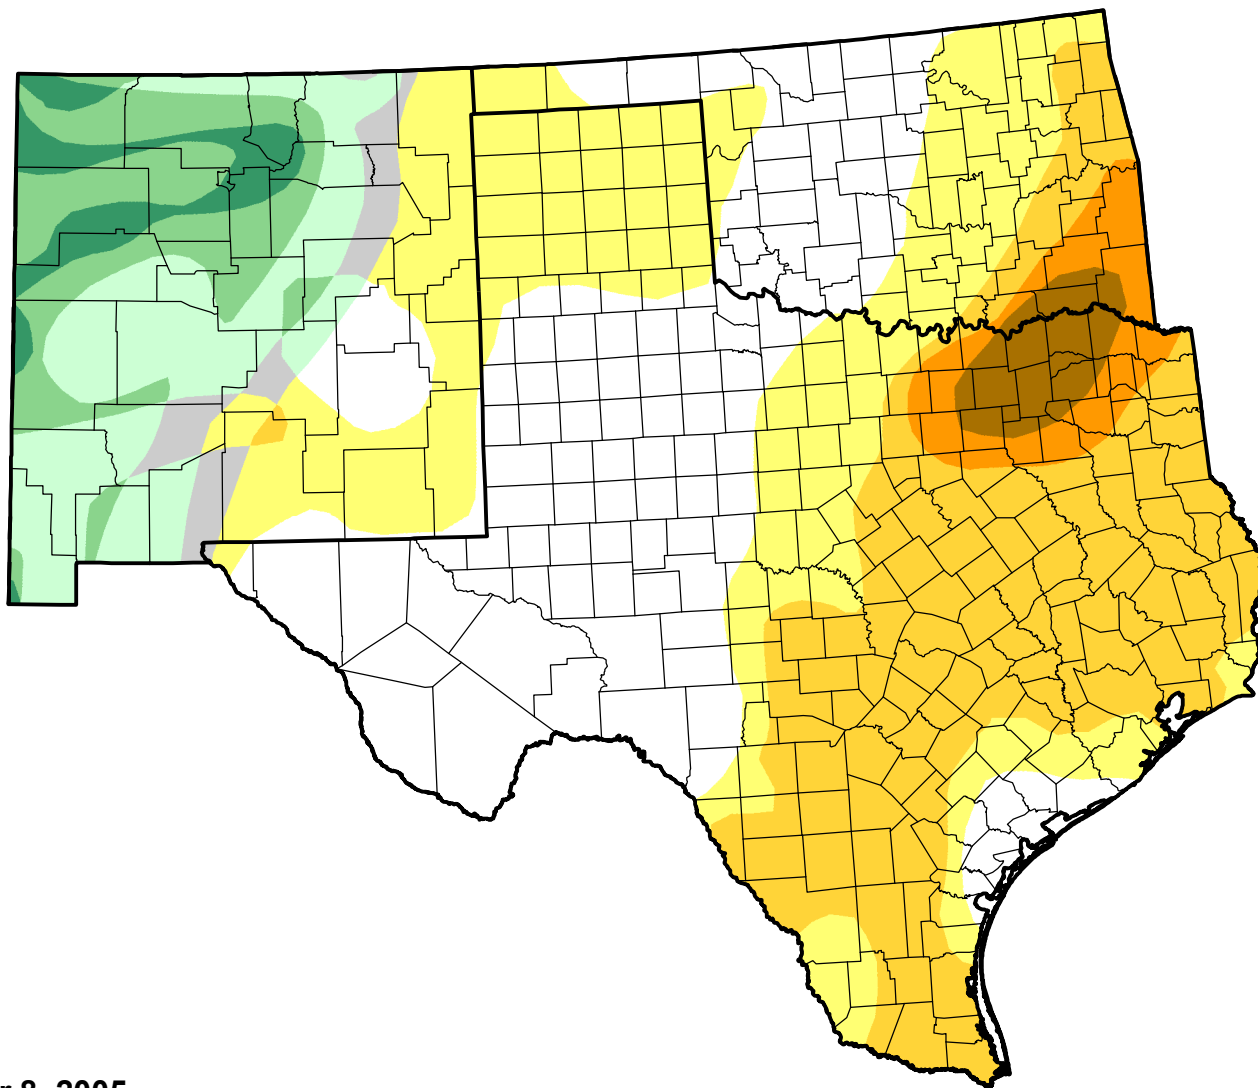

# U.S. Drought Monitor Class Change - Southern Plains RDEWS

Start of Calendar Year

November 8, 2005  
compared to  
January 6, 2005

[droughtmonitor.unl.edu](http://droughtmonitor.unl.edu)

-  5 Class Degradation
-  4 Class Degradation
-  3 Class Degradation
-  2 Class Degradation
-  1 Class Degradation
-  No Change
-  1 Class Improvement
-  2 Class Improvement
-  3 Class Improvement
-  4 Class Improvement
-  5 Class Improvement