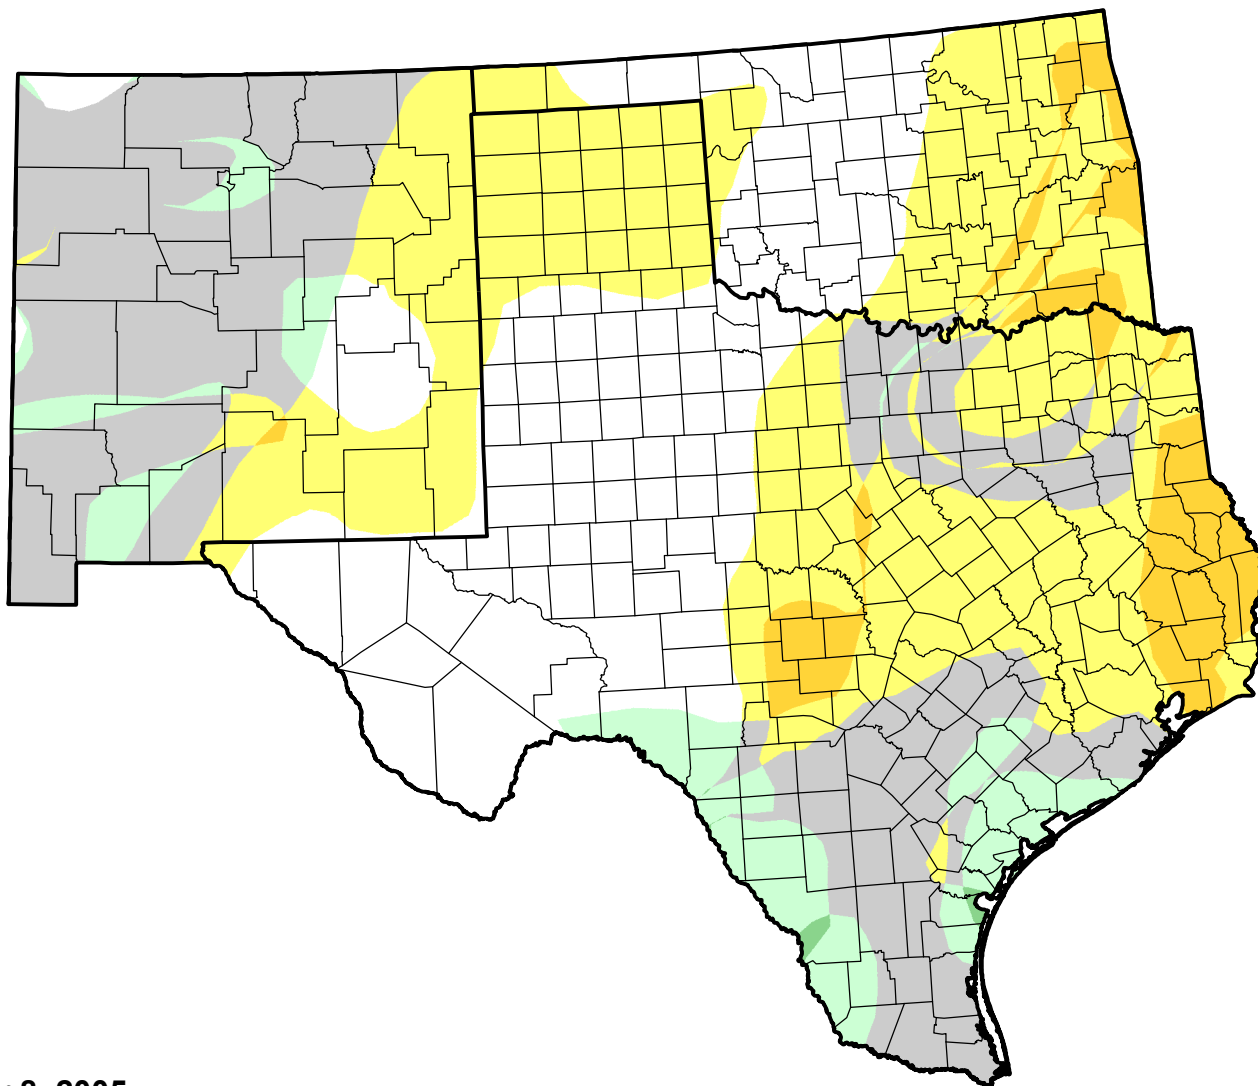

U.S. Drought Monitor Class Change - Southern Plains RDEWS

Start of Water Year

November 8, 2005
compared to
September 29, 2005

droughtmonitor.unl.edu

- | | |
|---|---------------------|
|  | 5 Class Degradation |
|  | 4 Class Degradation |
|  | 3 Class Degradation |
|  | 2 Class Degradation |
|  | 1 Class Degradation |
|  | No Change |
|  | 1 Class Improvement |
|  | 2 Class Improvement |
|  | 3 Class Improvement |
|  | 4 Class Improvement |
|  | 5 Class Improvement |