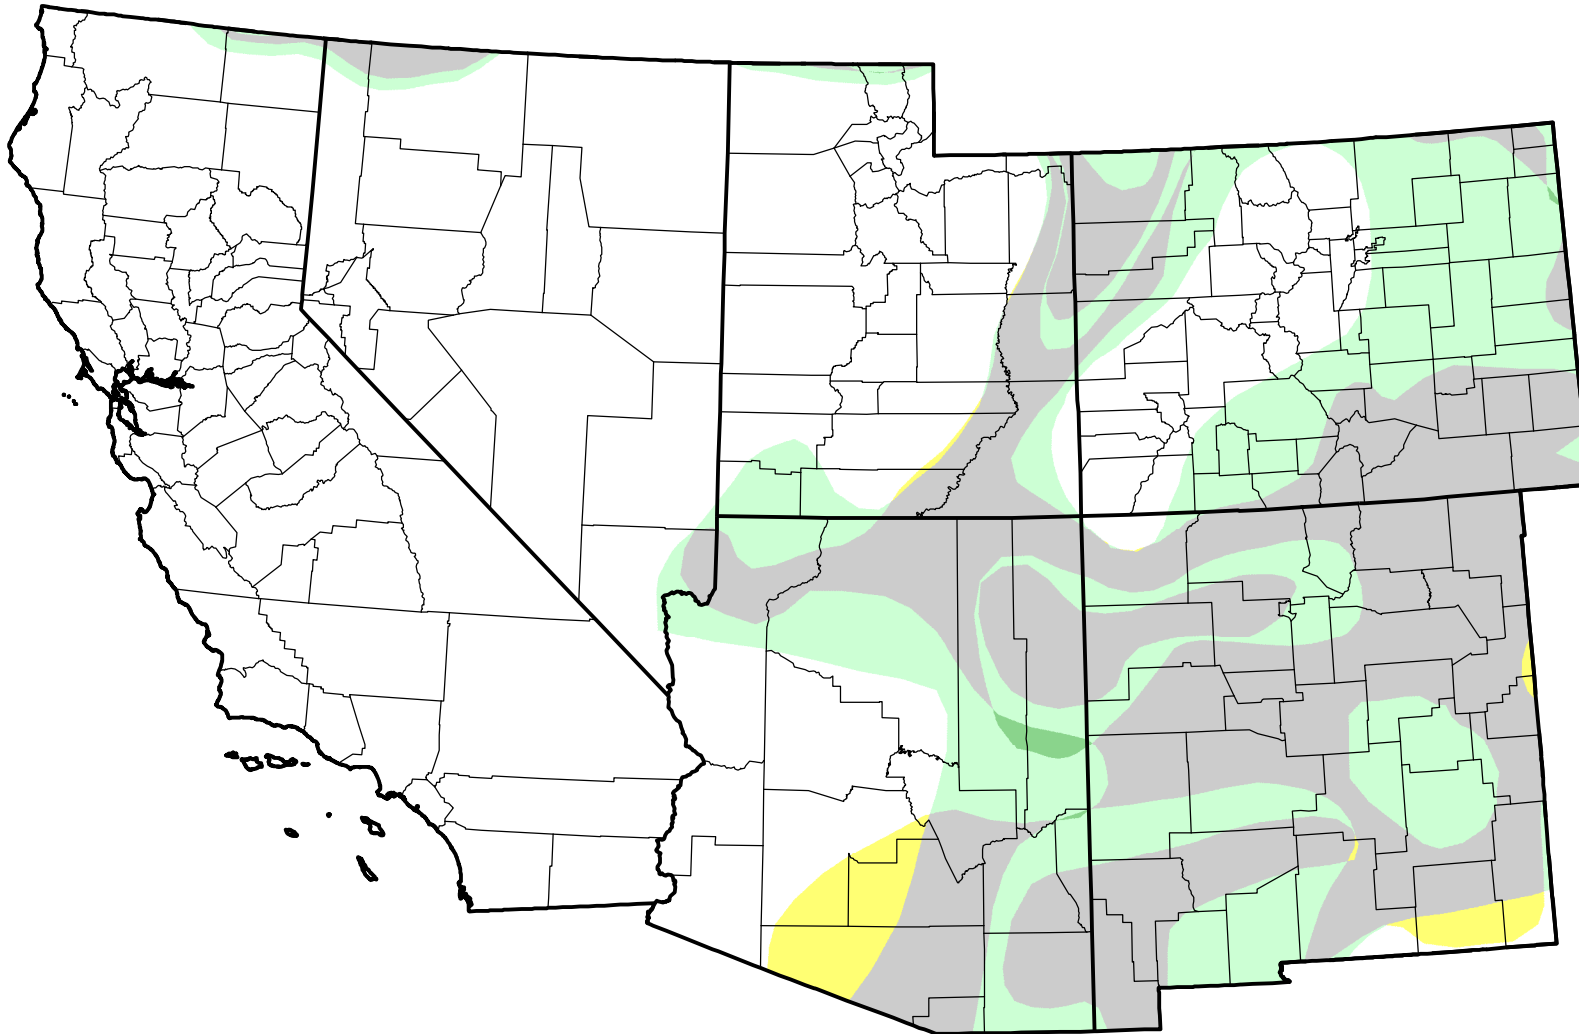

U.S. Drought Monitor Class Change - Southwest 13 Week

November 8, 2005
compared to
August 11, 2005

droughtmonitor.unl.edu

-  5 Class Degradation
-  4 Class Degradation
-  3 Class Degradation
-  2 Class Degradation
-  1 Class Degradation
-  No Change
-  1 Class Improvement
-  2 Class Improvement
-  3 Class Improvement
-  4 Class Improvement
-  5 Class Improvement