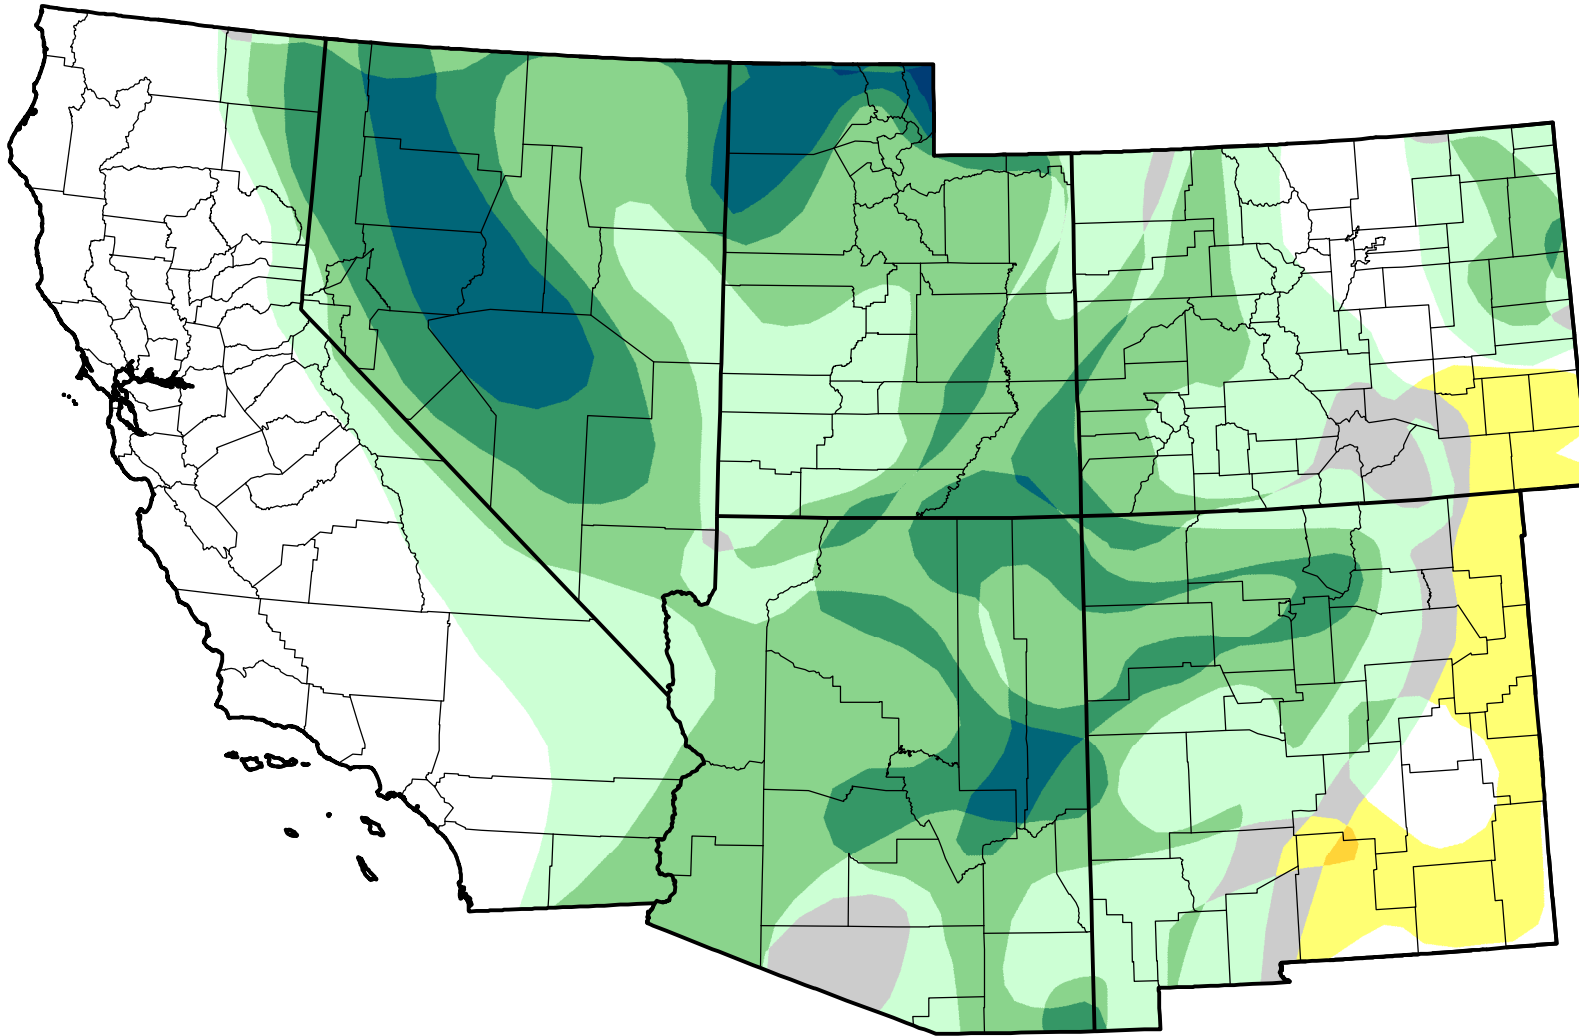

U.S. Drought Monitor Class Change - Southwest

Start of Calendar Year

November 8, 2005
compared to
January 6, 2005

droughtmonitor.unl.edu

-  5 Class Degradation
-  4 Class Degradation
-  3 Class Degradation
-  2 Class Degradation
-  1 Class Degradation
-  No Change
-  1 Class Improvement
-  2 Class Improvement
-  3 Class Improvement
-  4 Class Improvement
-  5 Class Improvement