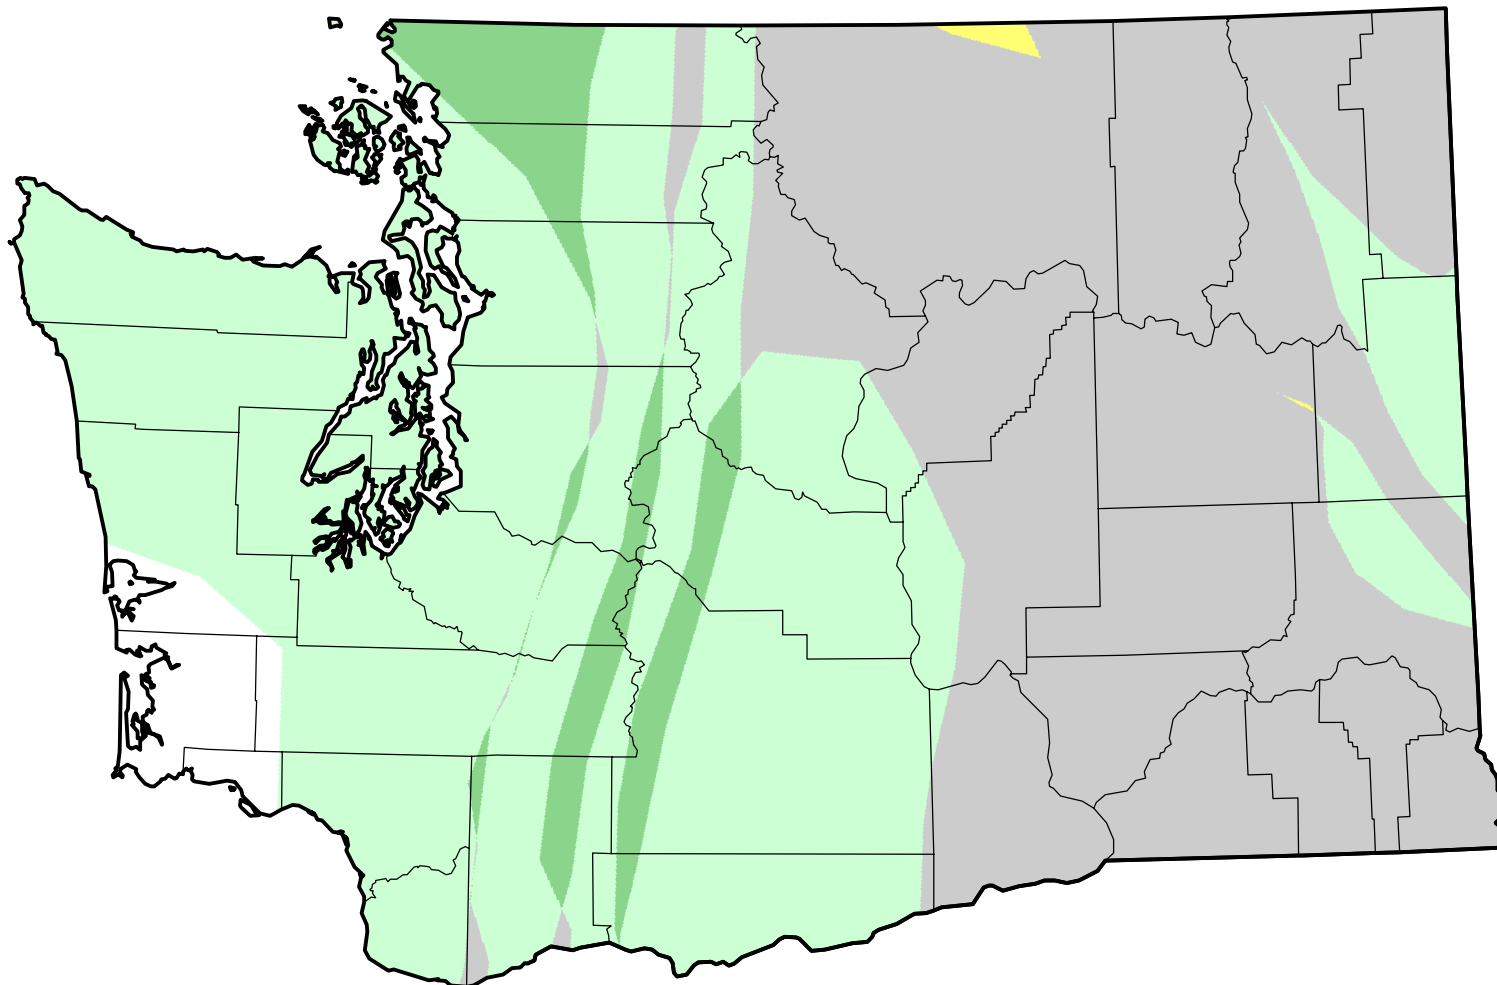

U.S. Drought Monitor Class Change - Washington

Start of Water Year

November 8, 2005
compared to
September 29, 2005

droughtmonitor.unl.edu