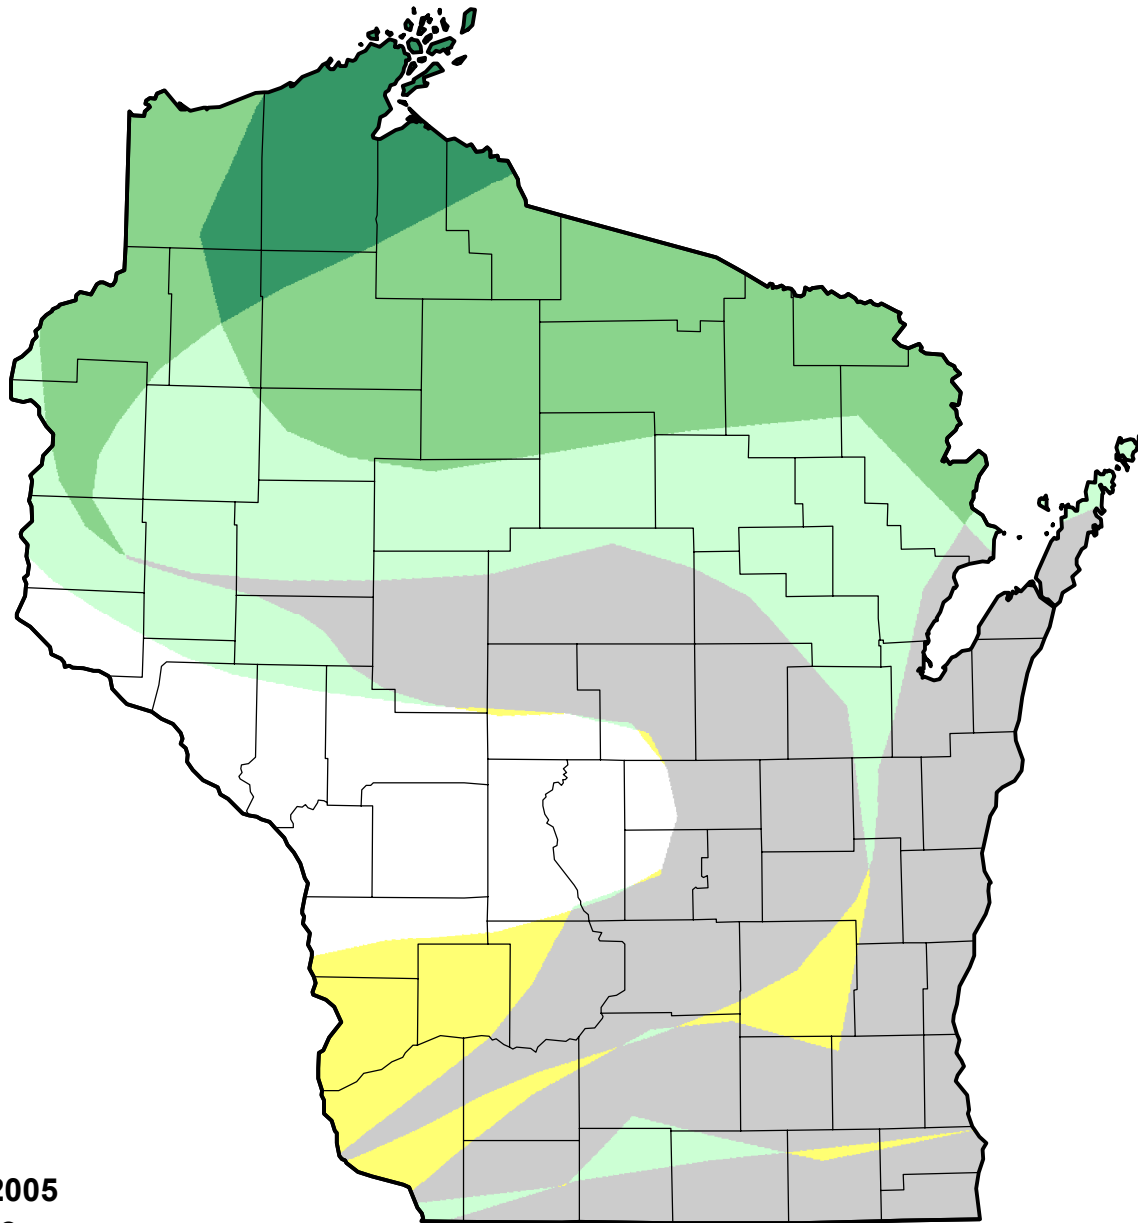

# U.S. Drought Monitor Class Change - Wisconsin Start of Water Year

November 8, 2005  
compared to  
September 29, 2005

[droughtmonitor.unl.edu](http://droughtmonitor.unl.edu)

-  5 Class Degradation
-  4 Class Degradation
-  3 Class Degradation
-  2 Class Degradation
-  1 Class Degradation
-  No Change
-  1 Class Improvement
-  2 Class Improvement
-  3 Class Improvement
-  4 Class Improvement
-  5 Class Improvement