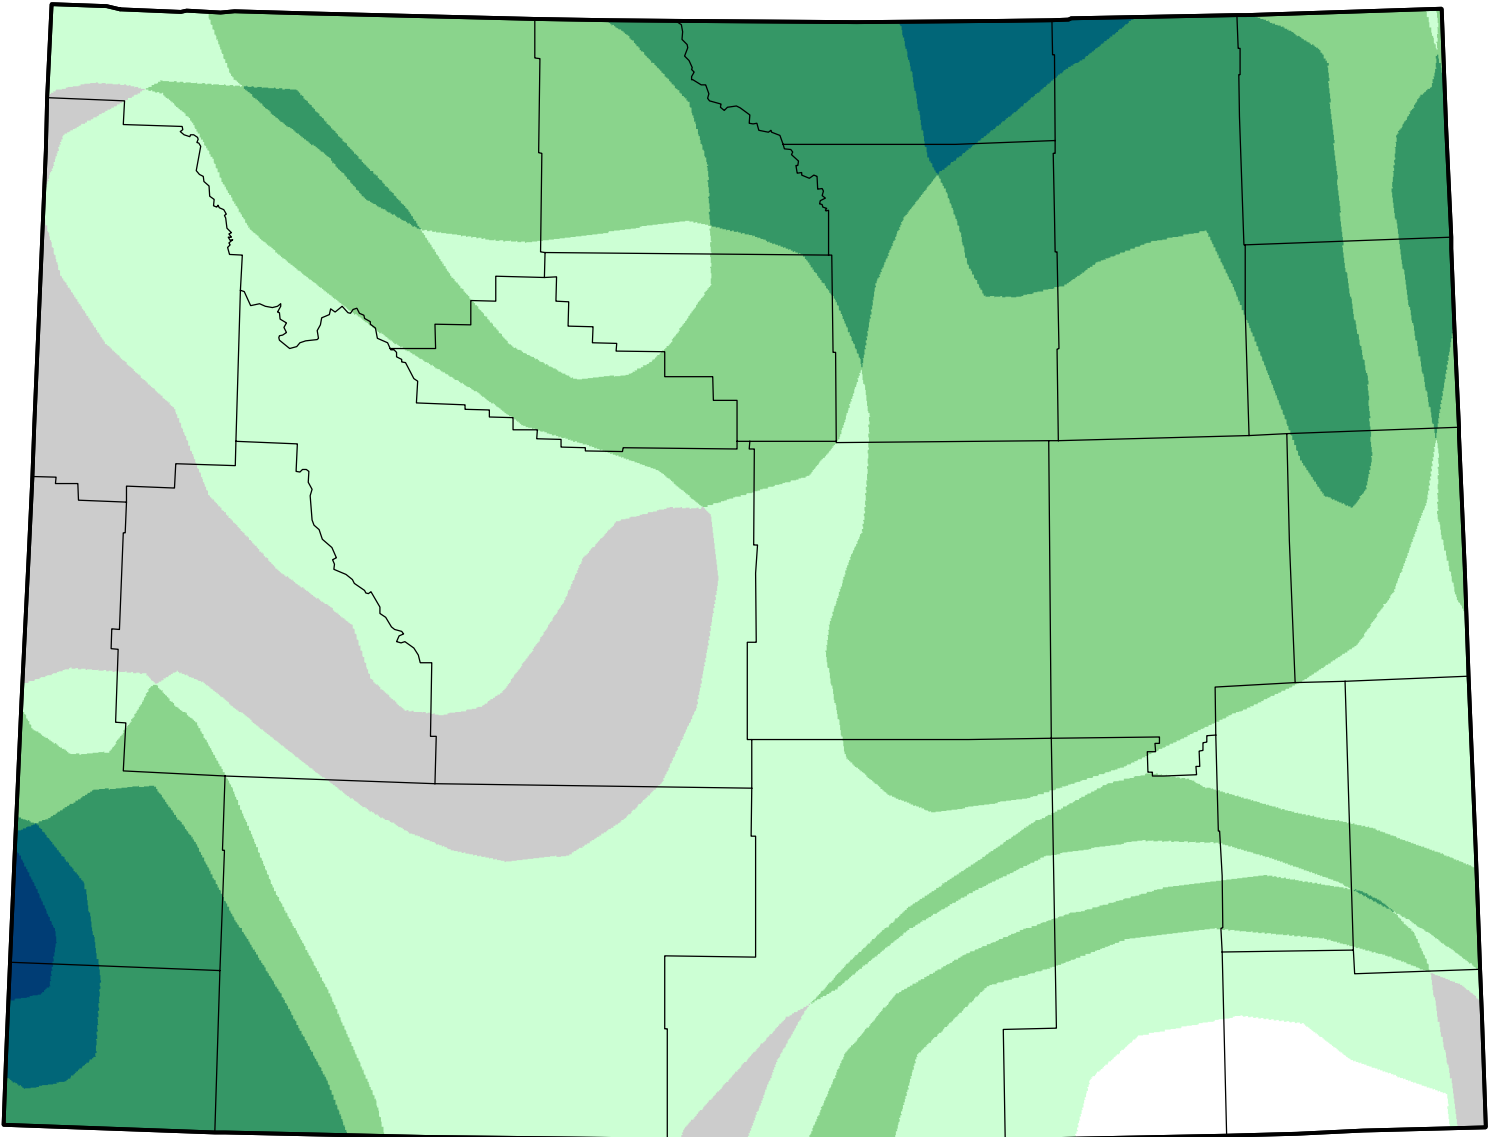

U.S. Drought Monitor Class Change - Wyoming

Start of Calendar Year

November 8, 2005
compared to
January 6, 2005

droughtmonitor.unl.edu

-  5 Class Degradation
-  4 Class Degradation
-  3 Class Degradation
-  2 Class Degradation
-  1 Class Degradation
-  No Change
-  1 Class Improvement
-  2 Class Improvement
-  3 Class Improvement
-  4 Class Improvement
-  5 Class Improvement