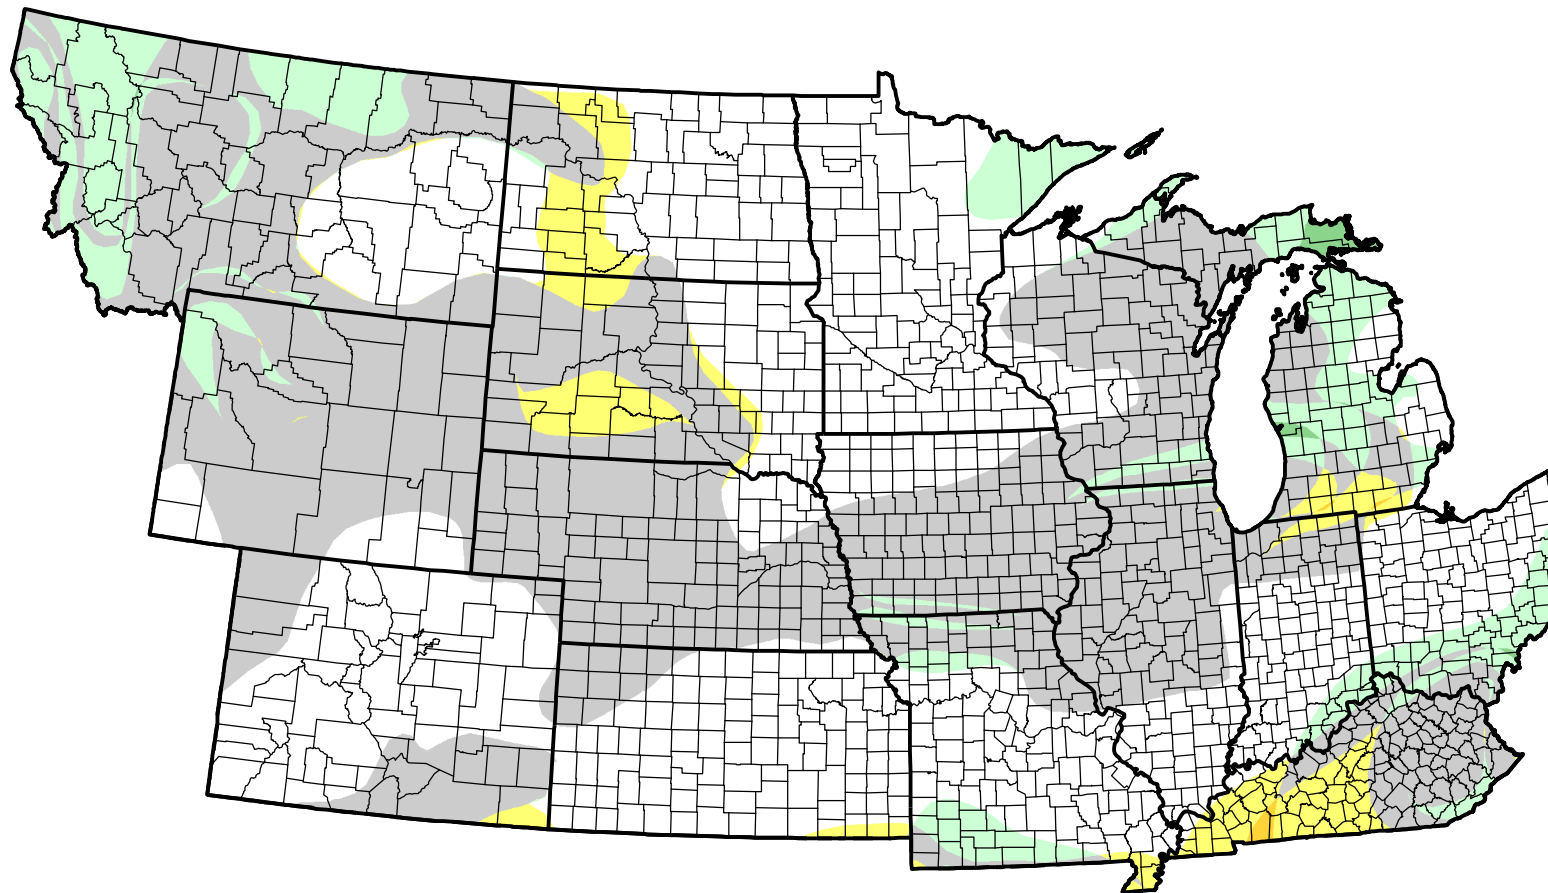

U.S. Drought Monitor Class Change - NWS Central 4 Week

**November 15, 2005
compared to
October 20, 2005**

droughtmonitor.unl.edu

-  5 Class Degradation
-  4 Class Degradation
-  3 Class Degradation
-  2 Class Degradation
-  1 Class Degradation
-  No Change
-  1 Class Improvement
-  2 Class Improvement
-  3 Class Improvement
-  4 Class Improvement
-  5 Class Improvement