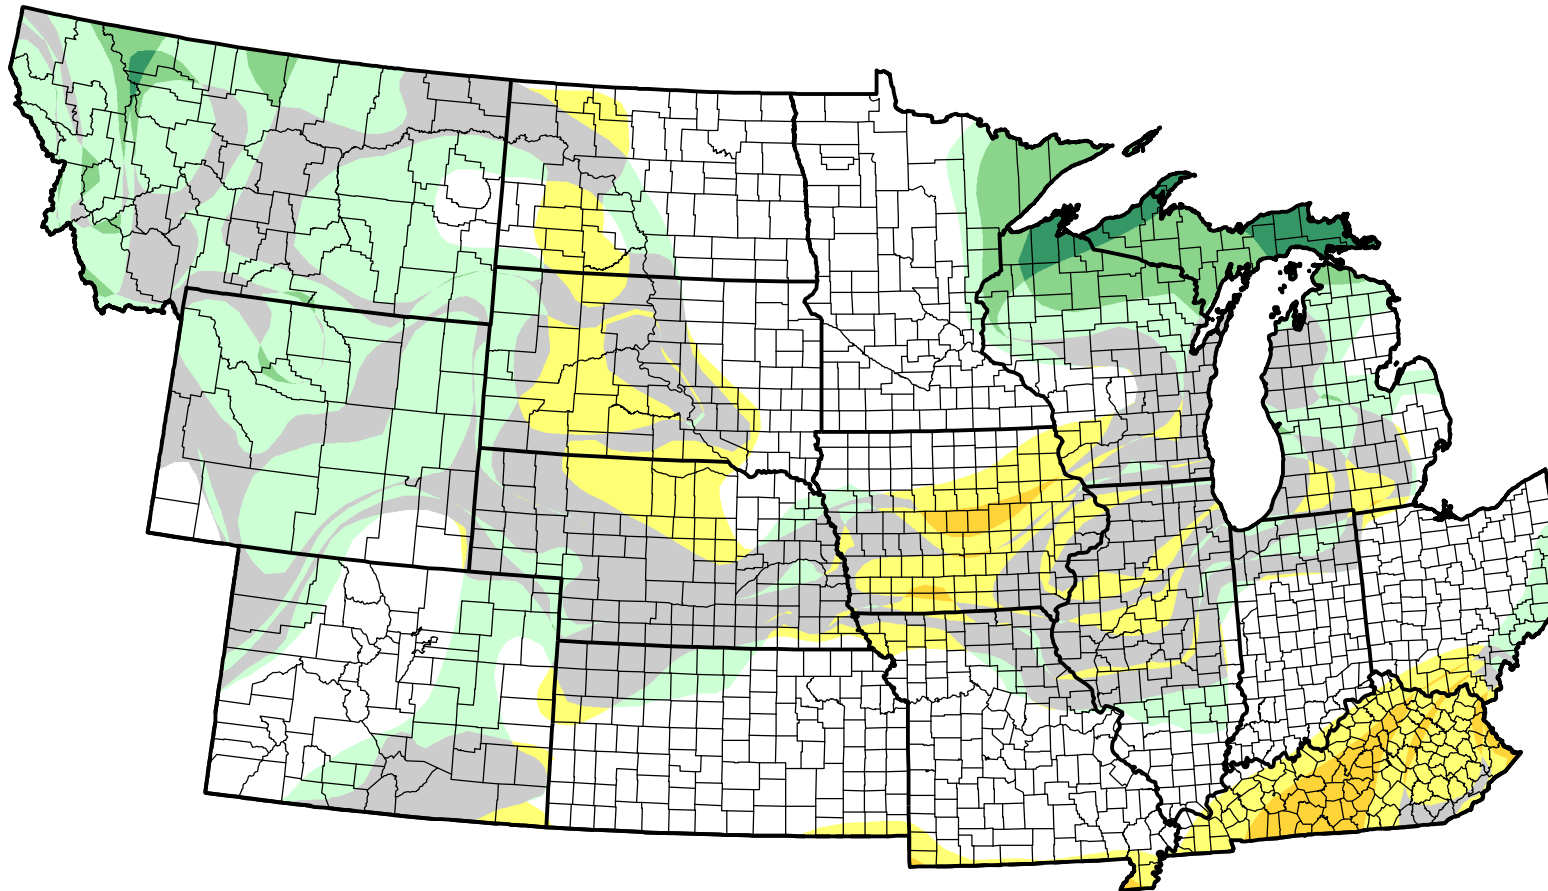

U.S. Drought Monitor Class Change - NWS Central Start of Water Year

November 15, 2005
compared to
September 29, 2005

droughtmonitor.unl.edu

- 5 Class Degradation
- 4 Class Degradation
- 3 Class Degradation
- 2 Class Degradation
- 1 Class Degradation
- No Change
- 1 Class Improvement
- 2 Class Improvement
- 3 Class Improvement
- 4 Class Improvement
- 5 Class Improvement