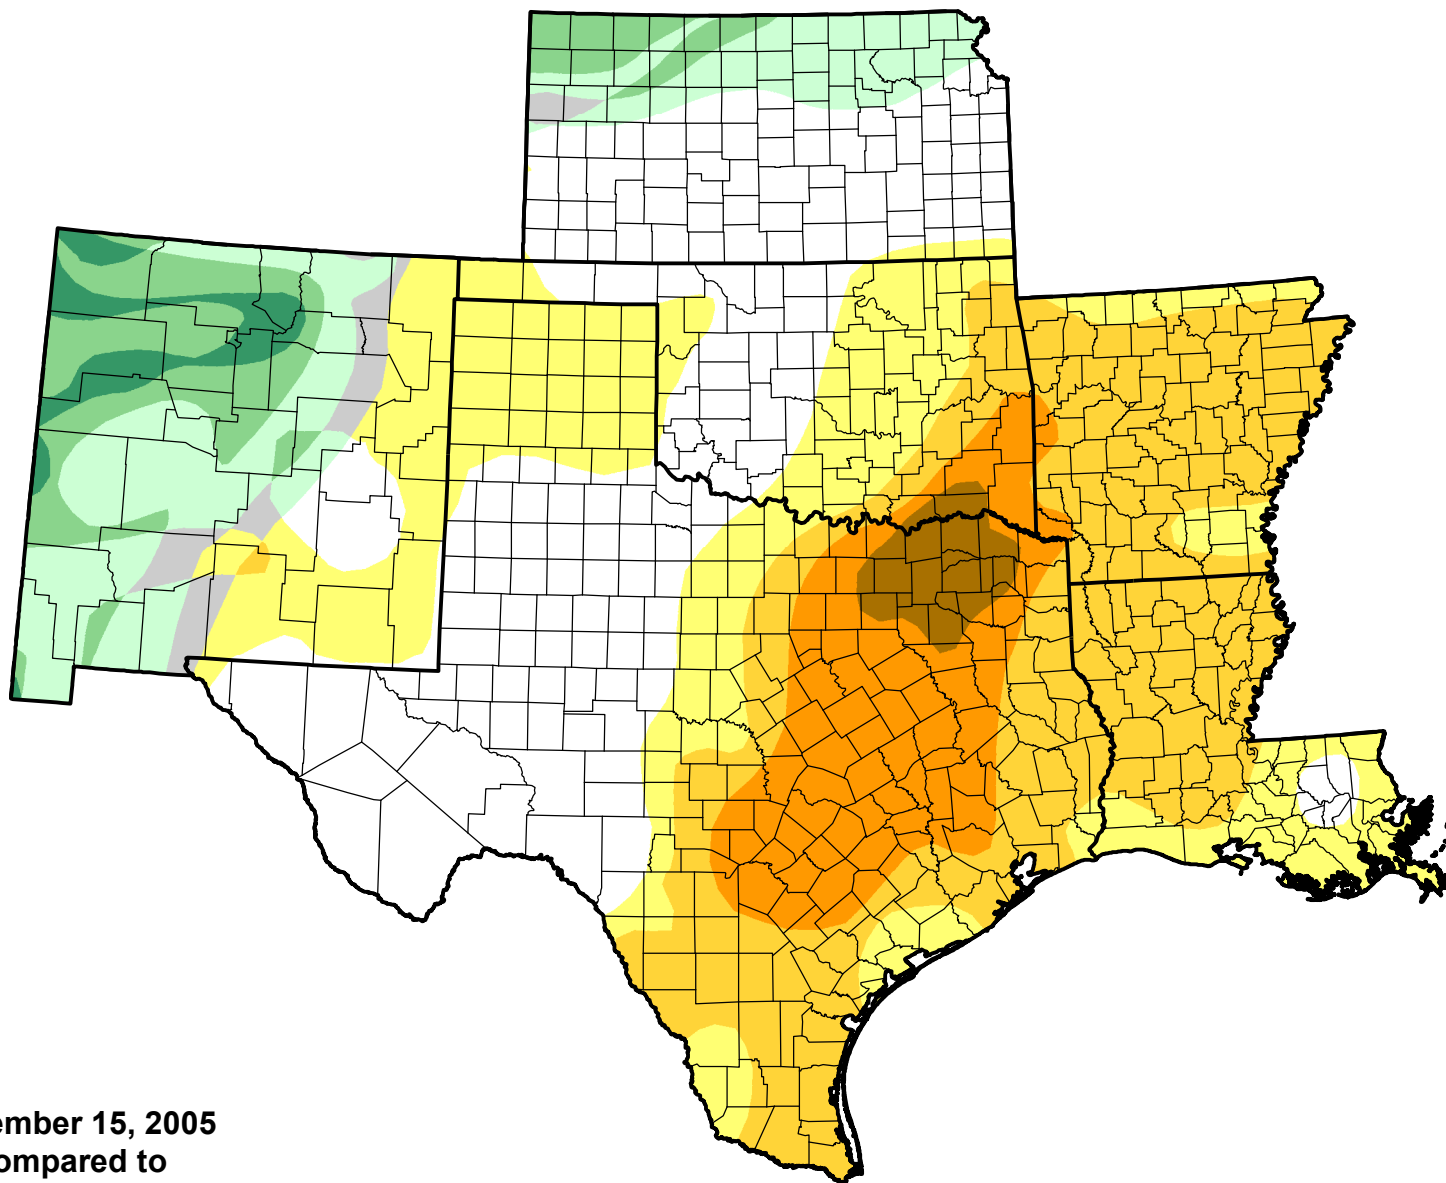

U.S. Drought Monitor Class Change - SCIPP

Start of Calendar Year

November 15, 2005
compared to
January 6, 2005

droughtmonitor.unl.edu

-  5 Class Degradation
-  4 Class Degradation
-  3 Class Degradation
-  2 Class Degradation
-  1 Class Degradation
-  No Change
-  1 Class Improvement
-  2 Class Improvement
-  3 Class Improvement
-  4 Class Improvement
-  5 Class Improvement