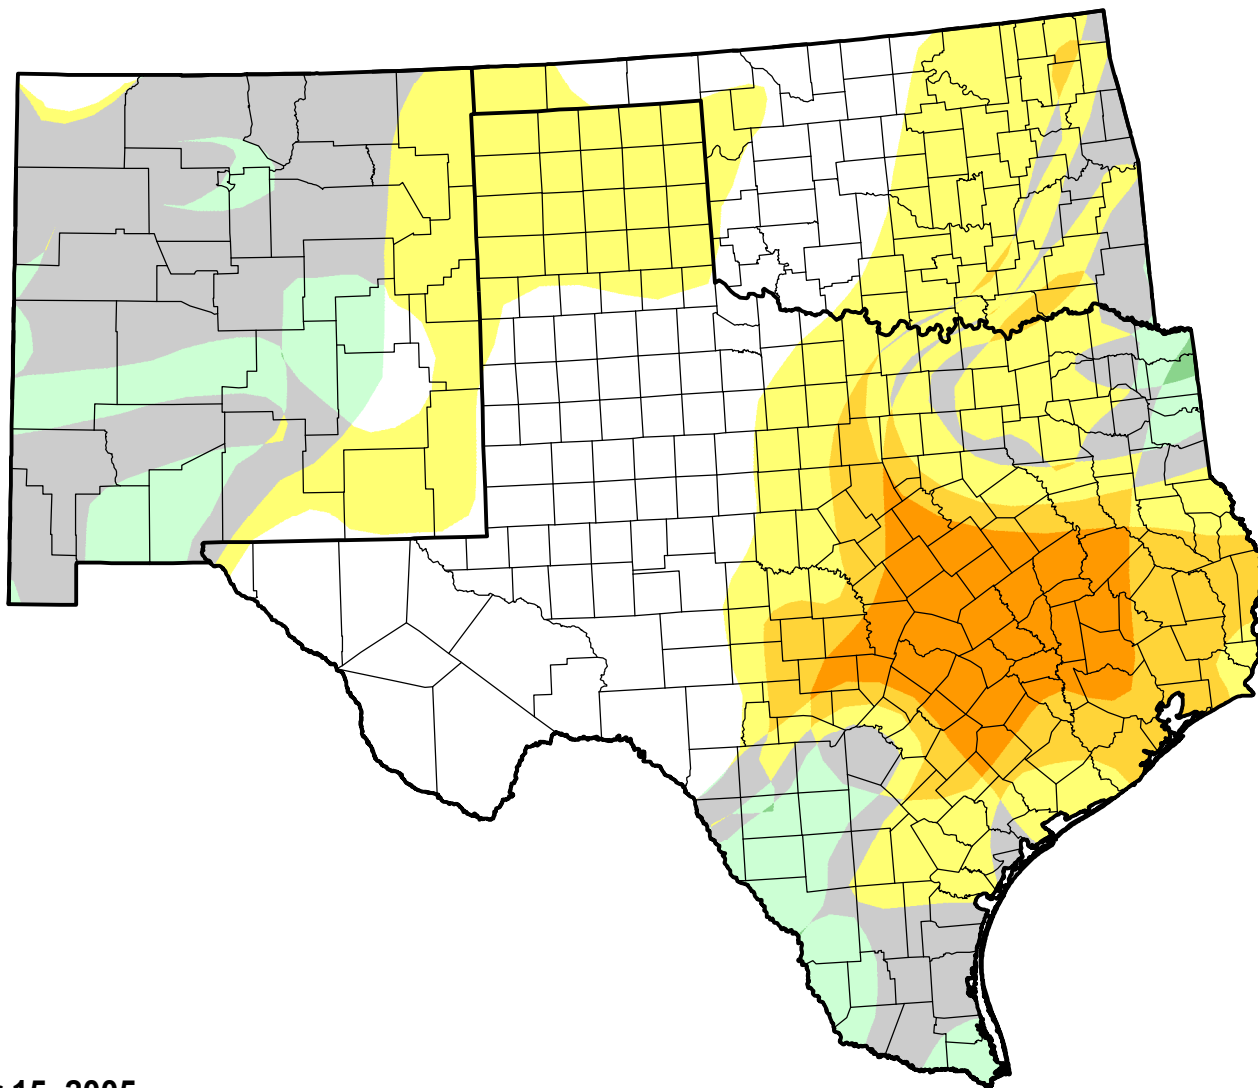

U.S. Drought Monitor Class Change - Southern Plains RDEWS 13 Week

November 15, 2005
compared to
August 18, 2005

droughtmonitor.unl.edu