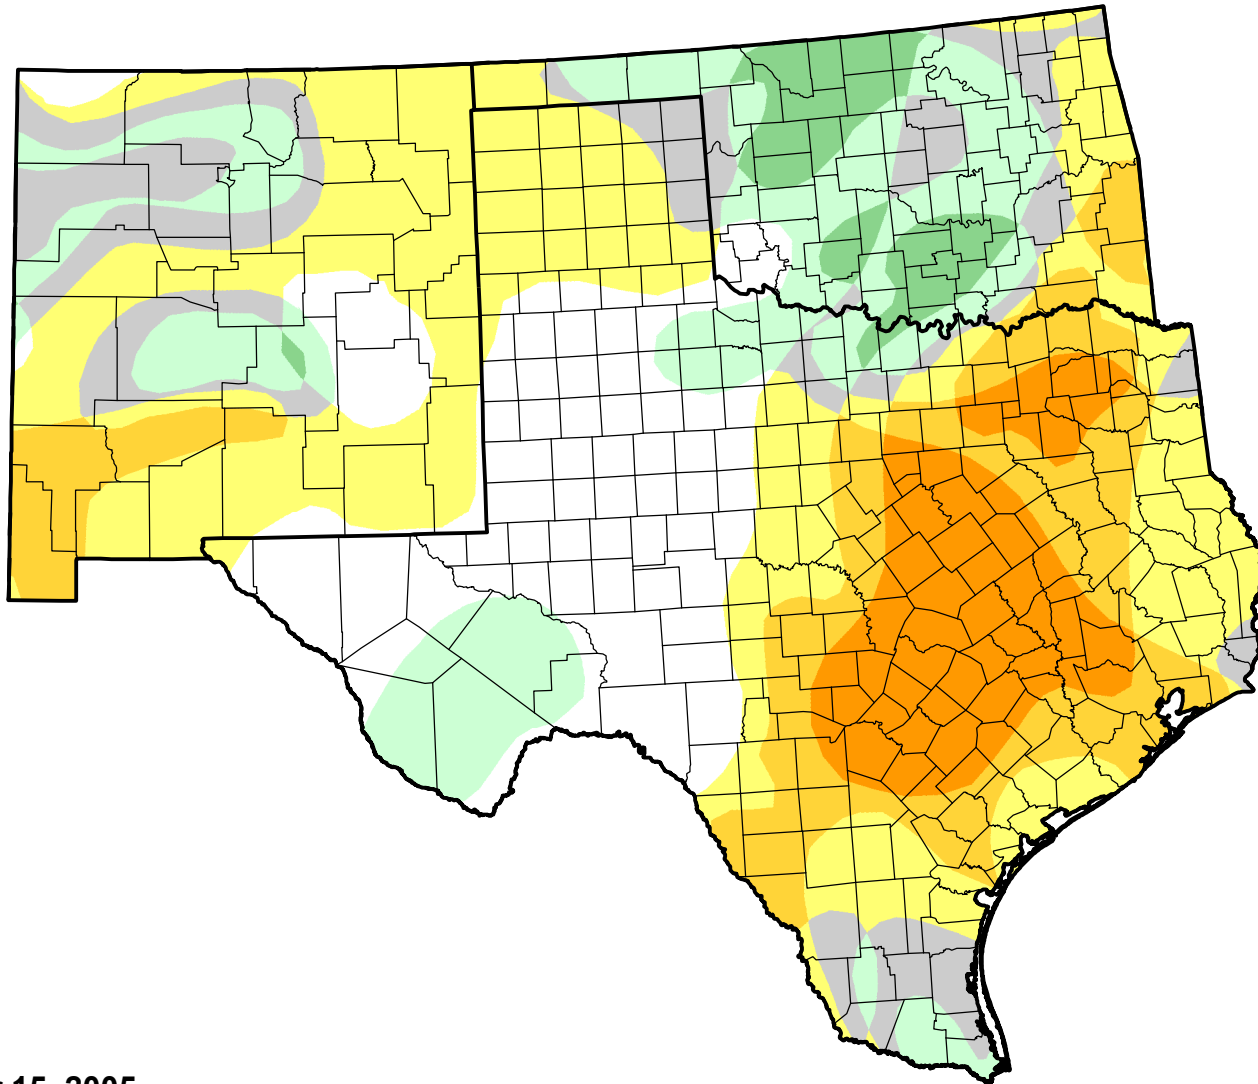

U.S. Drought Monitor Class Change - Southern Plains RDEWS

26 Week

November 15, 2005
compared to
May 19, 2005

droughtmonitor.unl.edu

-  5 Class Degradation
-  4 Class Degradation
-  3 Class Degradation
-  2 Class Degradation
-  1 Class Degradation
-  No Change
-  1 Class Improvement
-  2 Class Improvement
-  3 Class Improvement
-  4 Class Improvement
-  5 Class Improvement