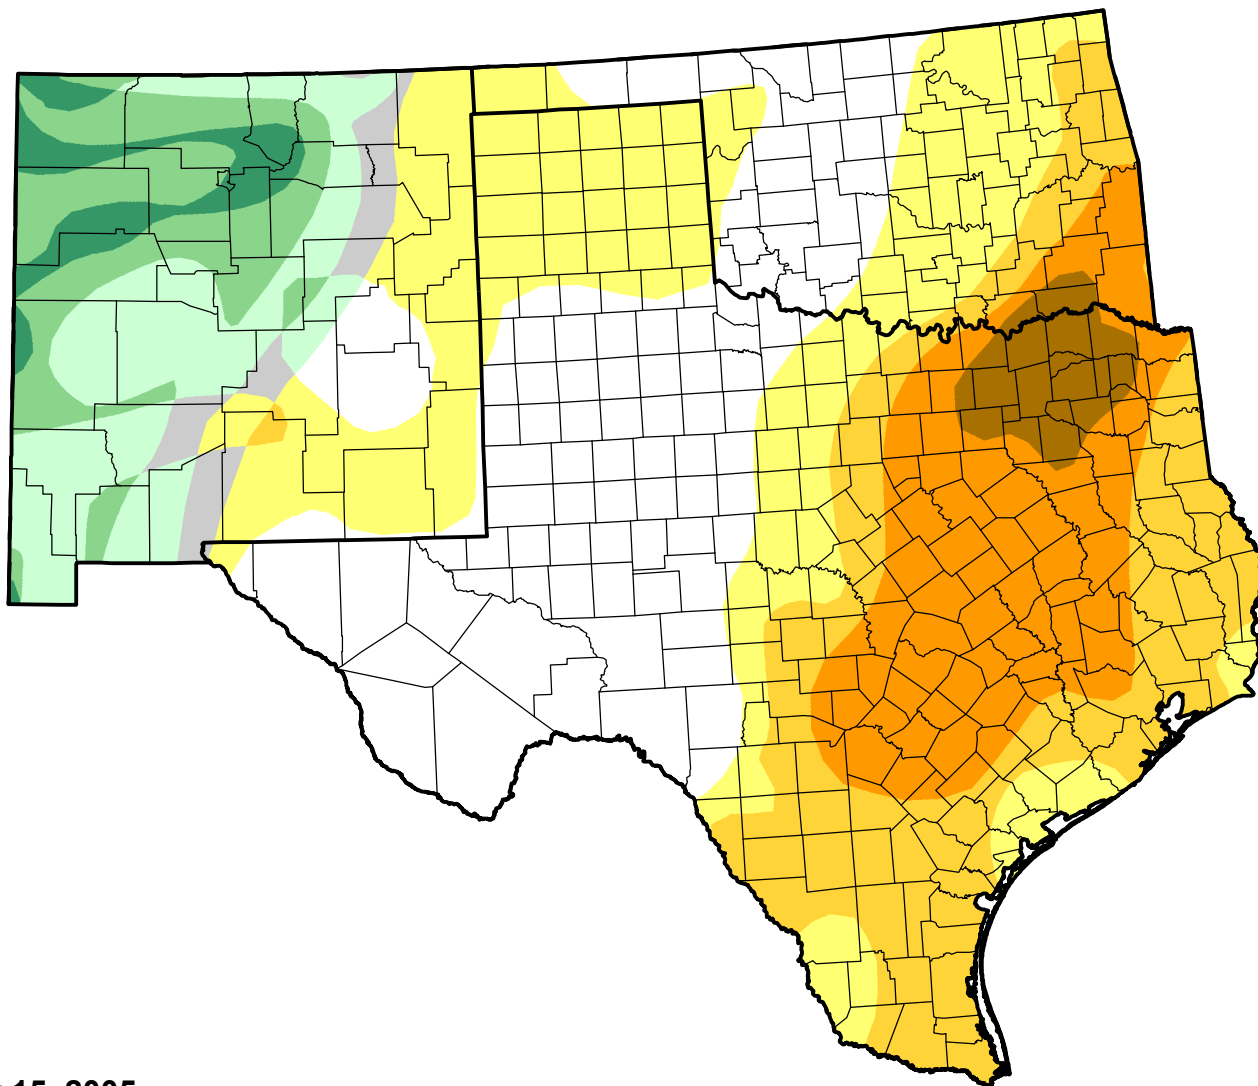

U.S. Drought Monitor Class Change - Southern Plains RDEWS

52 Week

November 15, 2005
compared to
November 18, 2004

droughtmonitor.unl.edu

-  5 Class Degradation
-  4 Class Degradation
-  3 Class Degradation
-  2 Class Degradation
-  1 Class Degradation
-  No Change
-  1 Class Improvement
-  2 Class Improvement
-  3 Class Improvement
-  4 Class Improvement
-  5 Class Improvement