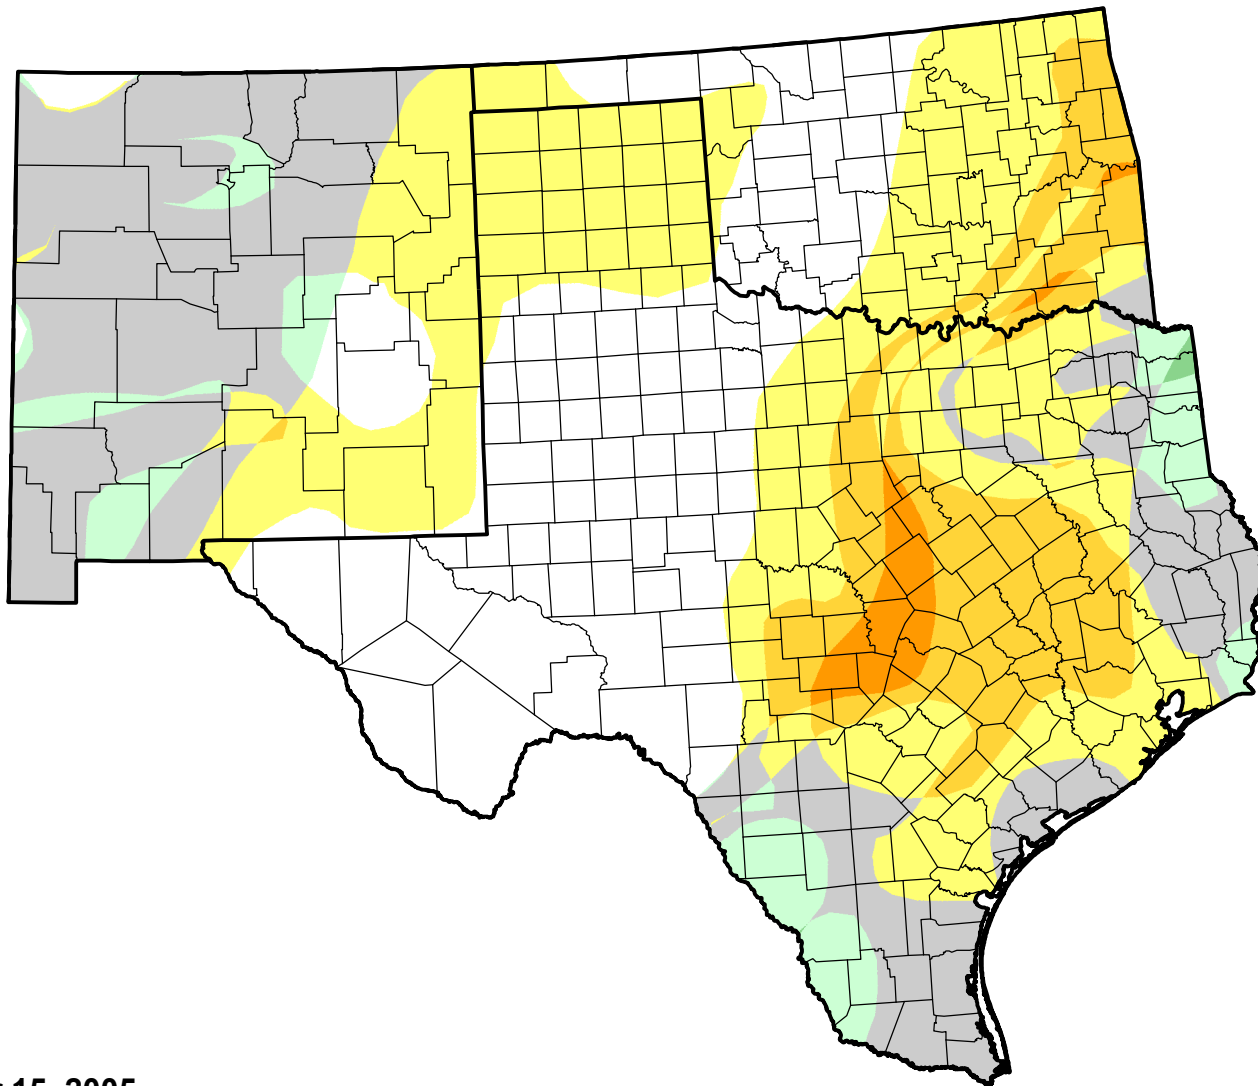

U.S. Drought Monitor Class Change - Southern Plains RDEWS

8 Week

November 15, 2005
compared to
September 22, 2005

droughtmonitor.unl.edu

-  5 Class Degradation
-  4 Class Degradation
-  3 Class Degradation
-  2 Class Degradation
-  1 Class Degradation
-  No Change
-  1 Class Improvement
-  2 Class Improvement
-  3 Class Improvement
-  4 Class Improvement
-  5 Class Improvement