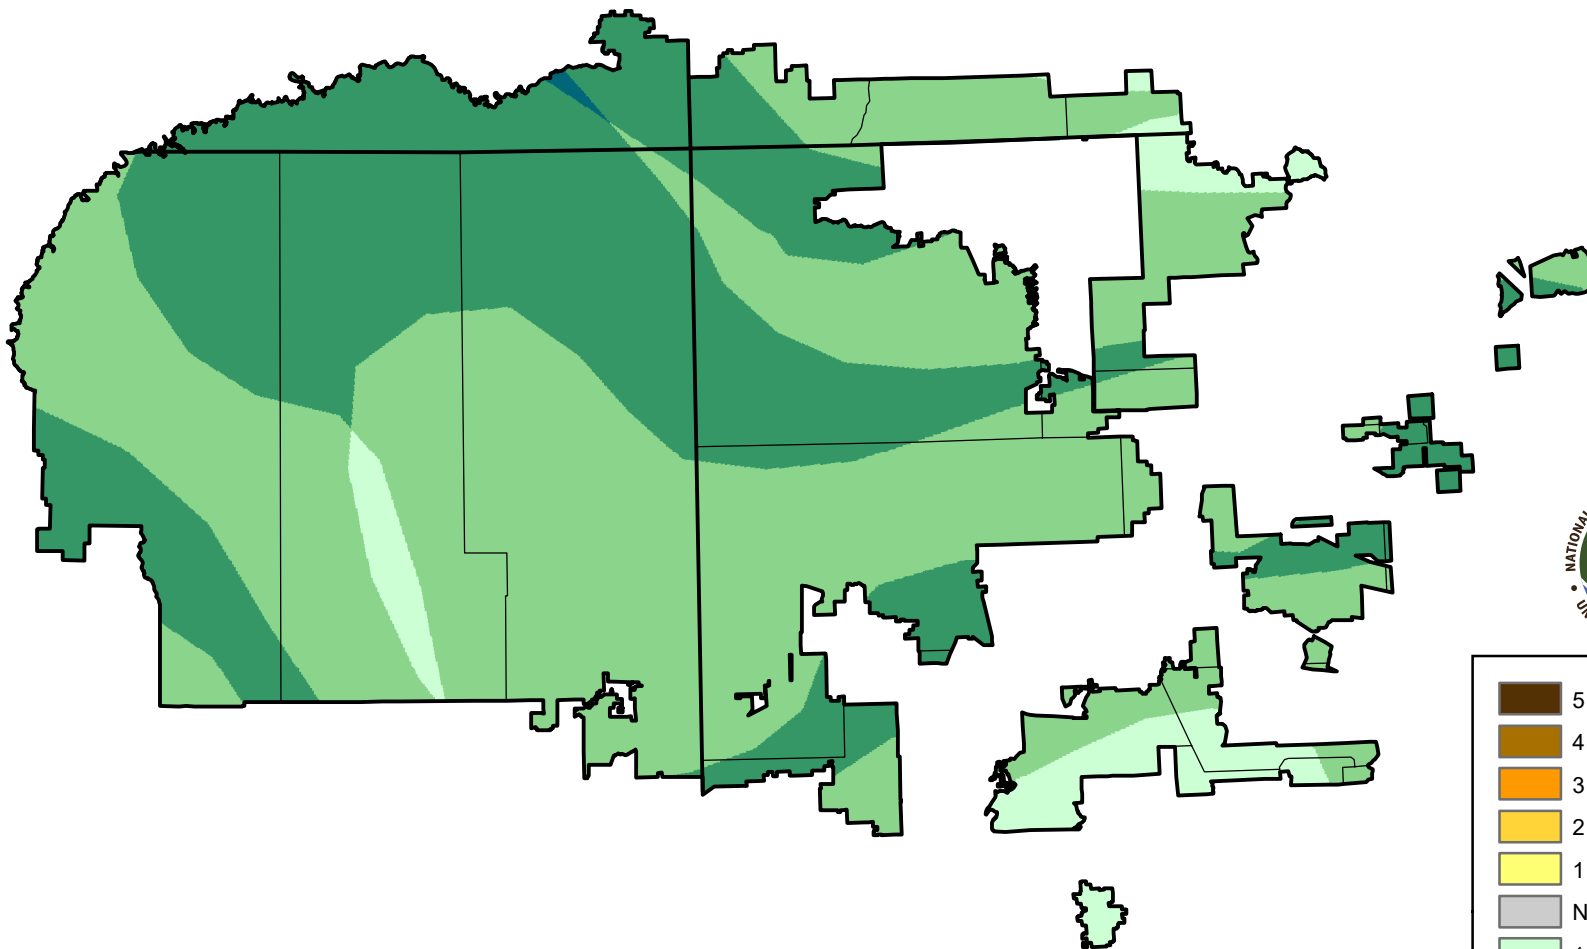

U.S. Drought Monitor Class Change - 4 Corners

Start of Calendar Year

November 22, 2005
compared to
January 6, 2005

droughtmonitor.unl.edu

- | | |
|---|---------------------|
|  | 5 Class Degradation |
|  | 4 Class Degradation |
|  | 3 Class Degradation |
|  | 2 Class Degradation |
|  | 1 Class Degradation |
|  | No Change |
|  | 1 Class Improvement |
|  | 2 Class Improvement |
|  | 3 Class Improvement |
|  | 4 Class Improvement |
|  | 5 Class Improvement |