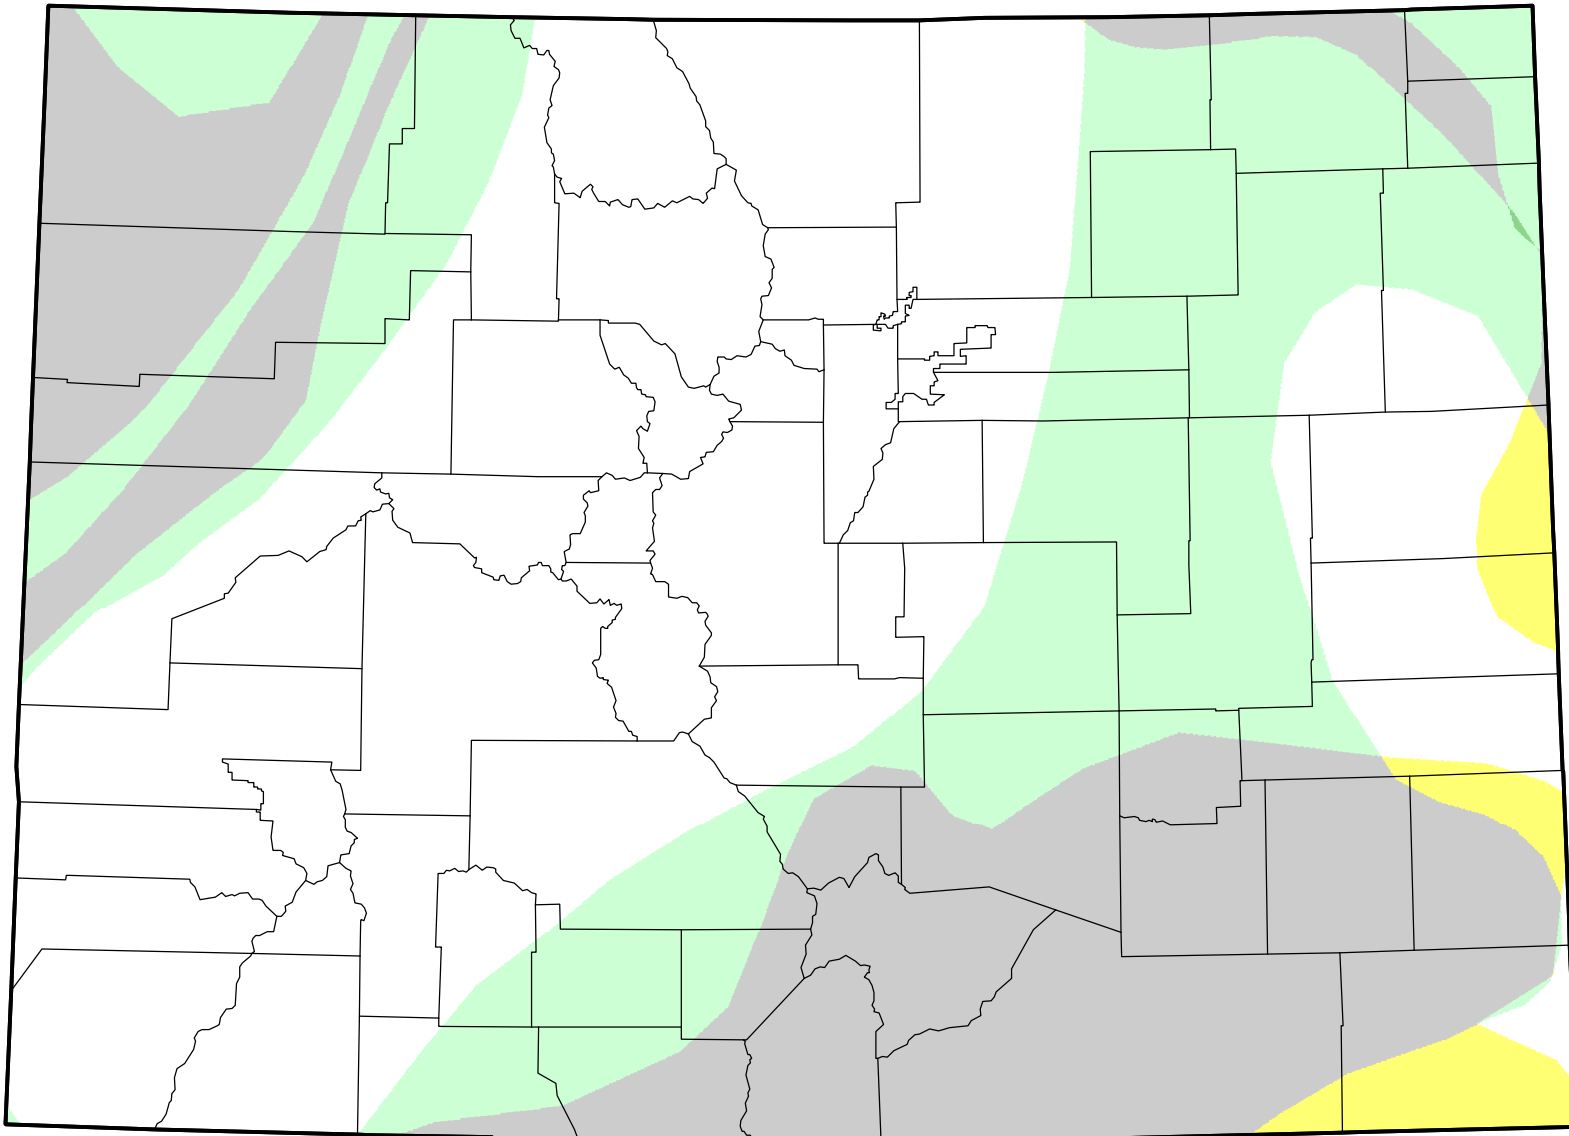

U.S. Drought Monitor Class Change - Colorado

Start of Water Year

November 22, 2005
compared to
September 29, 2005

droughtmonitor.unl.edu

- 5 Class Degradation
- 4 Class Degradation
- 3 Class Degradation
- 2 Class Degradation
- 1 Class Degradation
- No Change
- 1 Class Improvement
- 2 Class Improvement
- 3 Class Improvement
- 4 Class Improvement
- 5 Class Improvement