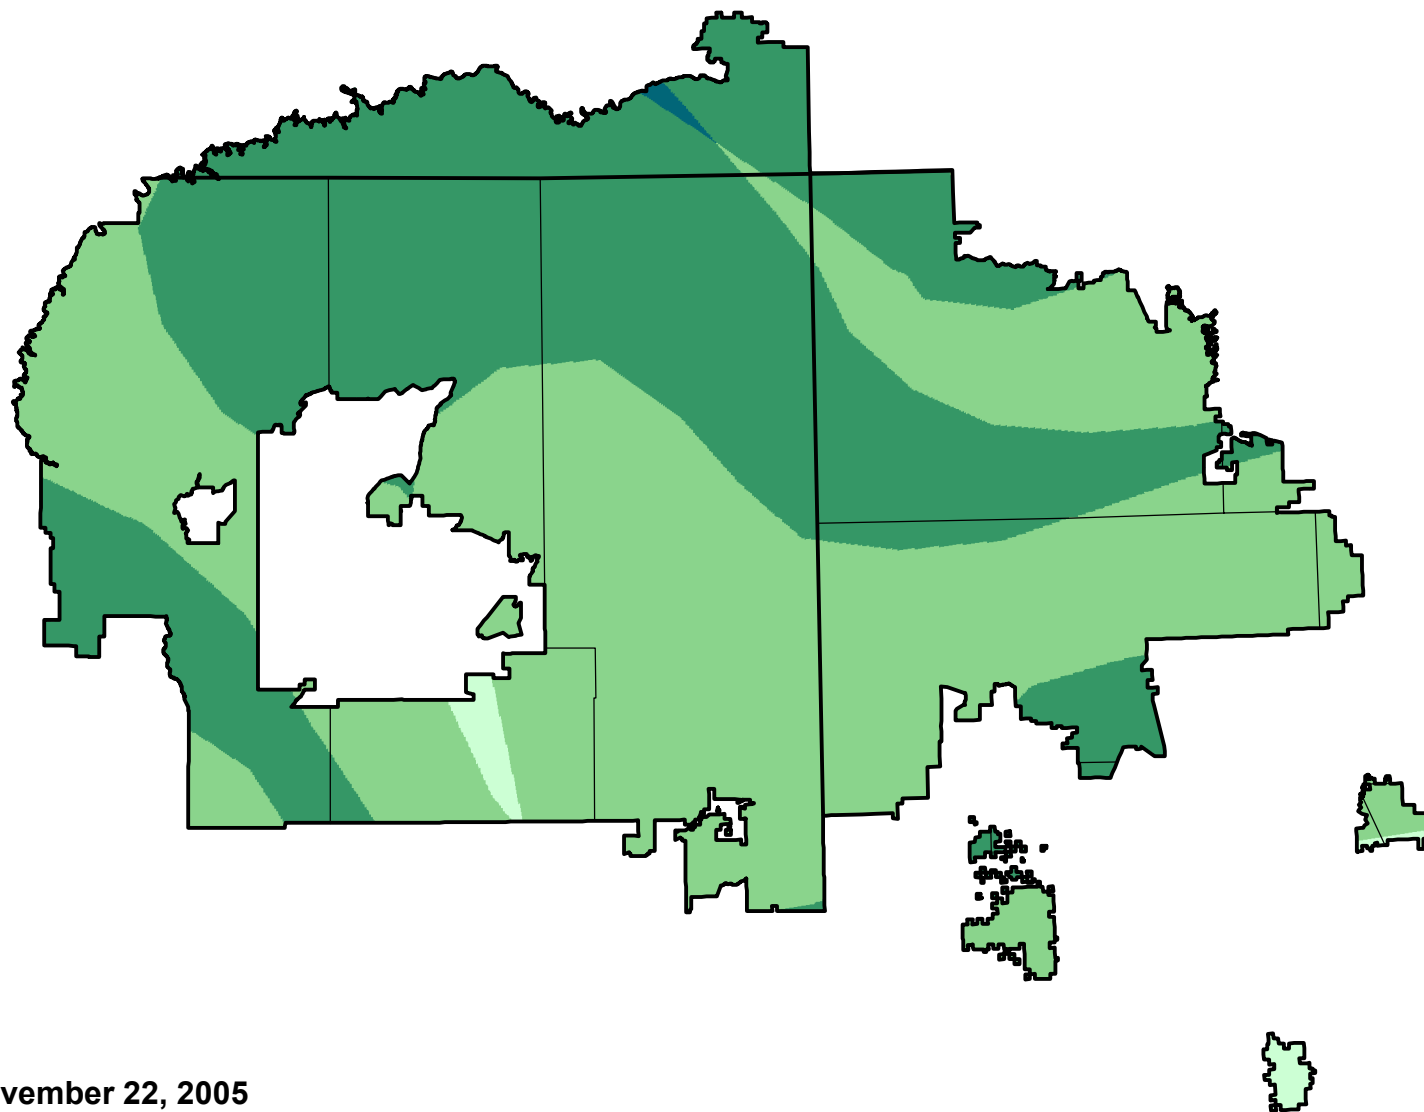

U.S. Drought Monitor Class Change - Navajo

Start of Calendar Year

November 22, 2005
compared to
January 6, 2005

droughtmonitor.unl.edu

- | | |
|---------------|---------------------|
| Dark Brown | 5 Class Degradation |
| Brown | 4 Class Degradation |
| Orange | 3 Class Degradation |
| Yellow-Orange | 2 Class Degradation |
| Yellow | 1 Class Degradation |
| Light Gray | No Change |
| Light Green | 1 Class Improvement |
| Medium Green | 2 Class Improvement |
| Dark Green | 3 Class Improvement |
| Teal | 4 Class Improvement |
| Dark Blue | 5 Class Improvement |