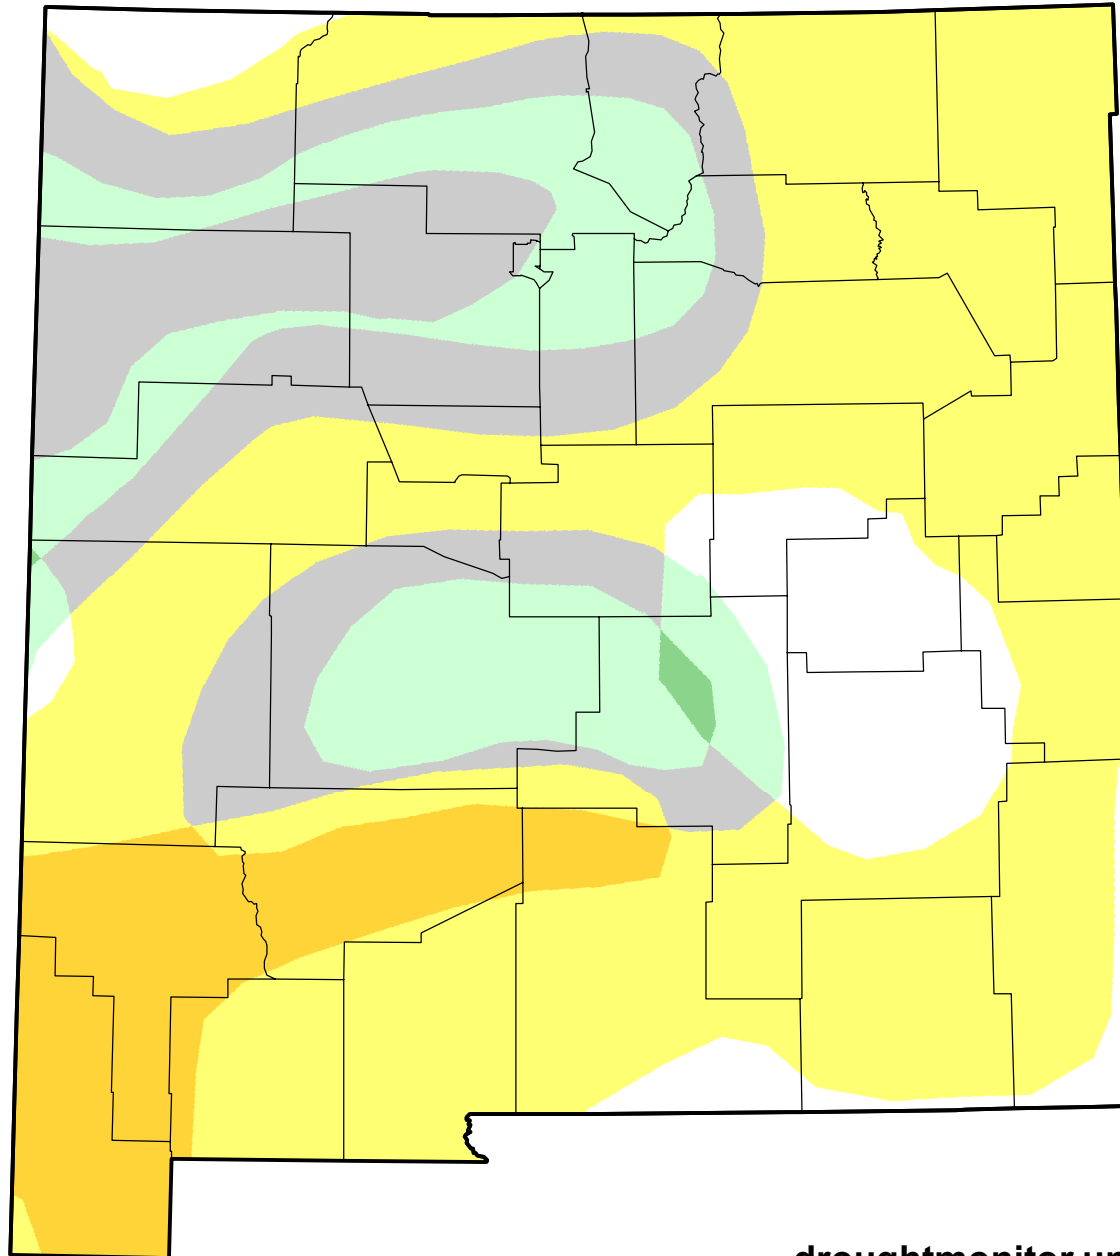

U.S. Drought Monitor Class Change - New Mexico

26 Week

November 22, 2005
compared to
May 26, 2005

droughtmonitor.unl.edu

-  5 Class Degradation
-  4 Class Degradation
-  3 Class Degradation
-  2 Class Degradation
-  1 Class Degradation
-  No Change
-  1 Class Improvement
-  2 Class Improvement
-  3 Class Improvement
-  4 Class Improvement
-  5 Class Improvement