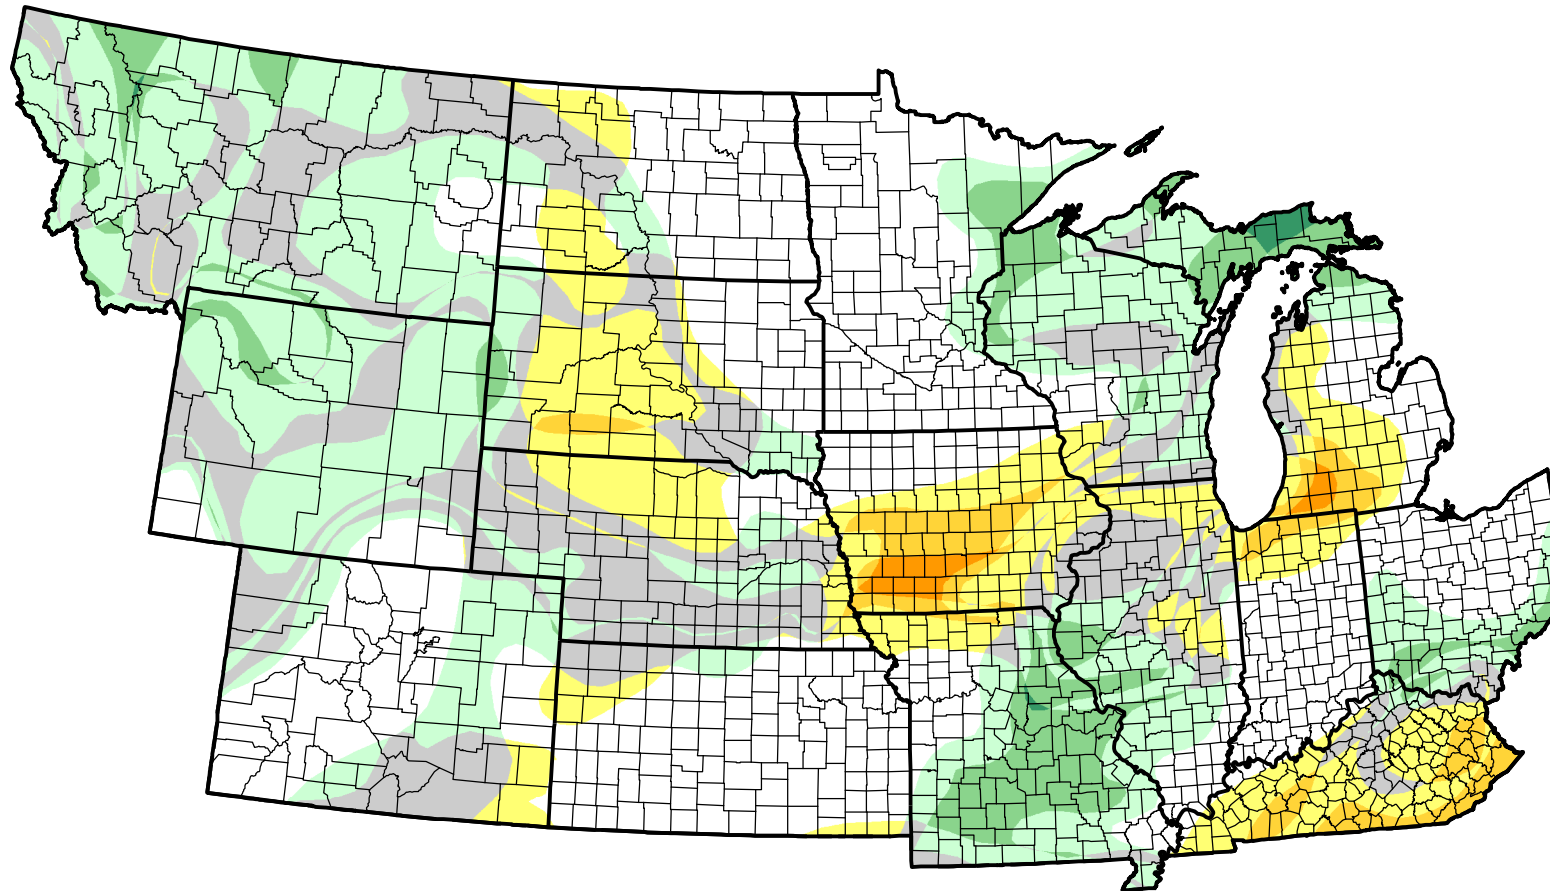

U.S. Drought Monitor Class Change - NWS Central 13 Week

**November 22, 2005
compared to
August 25, 2005**

droughtmonitor.unl.edu

-  5 Class Degradation
-  4 Class Degradation
-  3 Class Degradation
-  2 Class Degradation
-  1 Class Degradation
-  No Change
-  1 Class Improvement
-  2 Class Improvement
-  3 Class Improvement
-  4 Class Improvement
-  5 Class Improvement