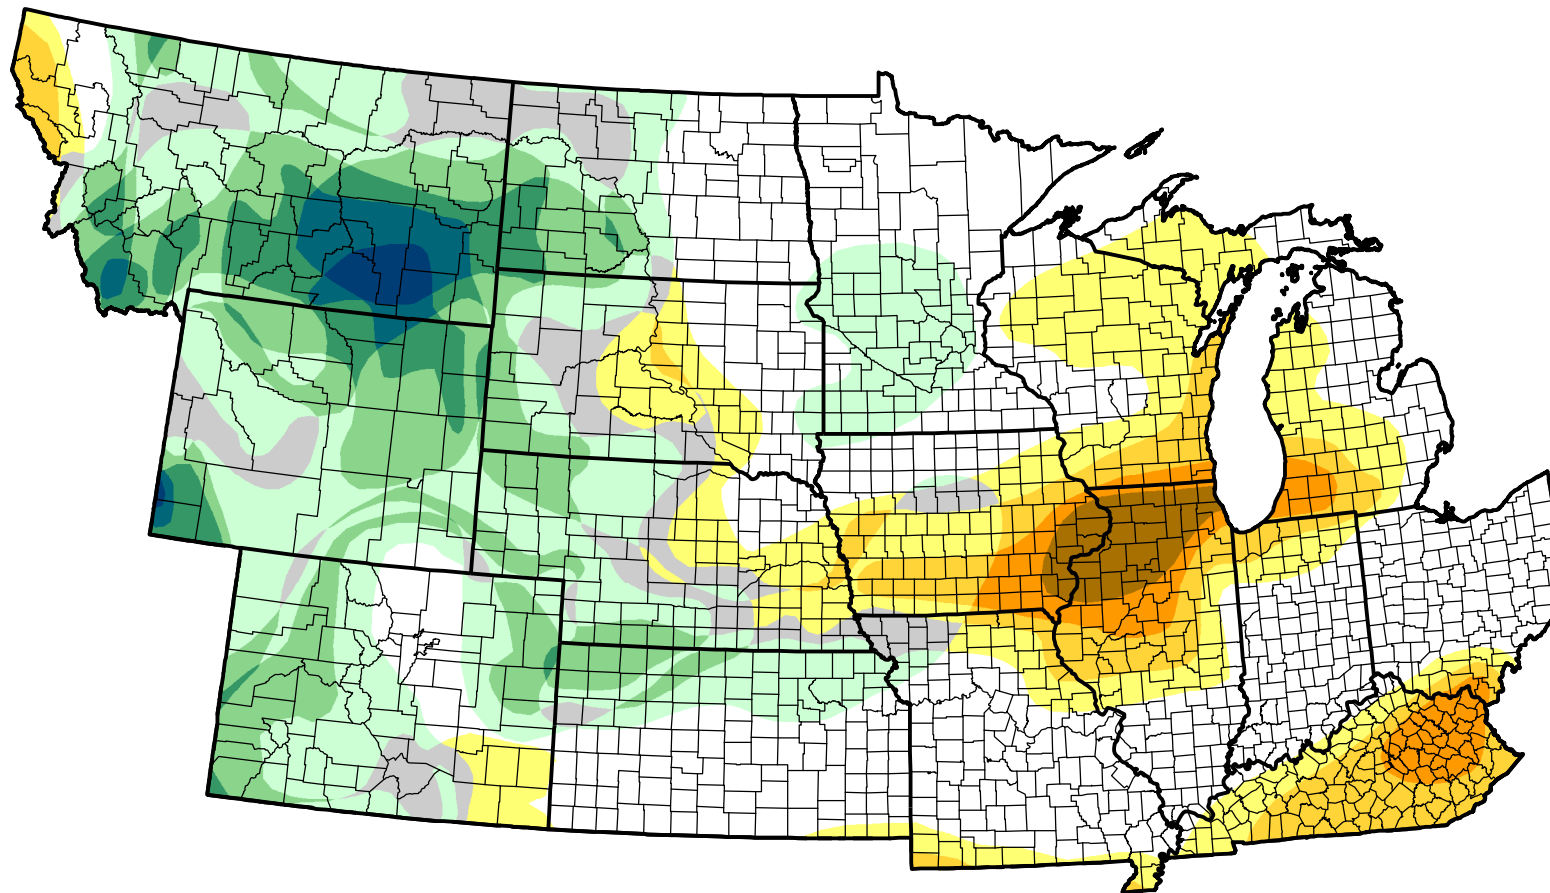

U.S. Drought Monitor Class Change - NWS Central Start of Calendar Year

November 22, 2005
compared to
January 6, 2005

droughtmonitor.unl.edu

-  5 Class Degradation
-  4 Class Degradation
-  3 Class Degradation
-  2 Class Degradation
-  1 Class Degradation
-  No Change
-  1 Class Improvement
-  2 Class Improvement
-  3 Class Improvement
-  4 Class Improvement
-  5 Class Improvement