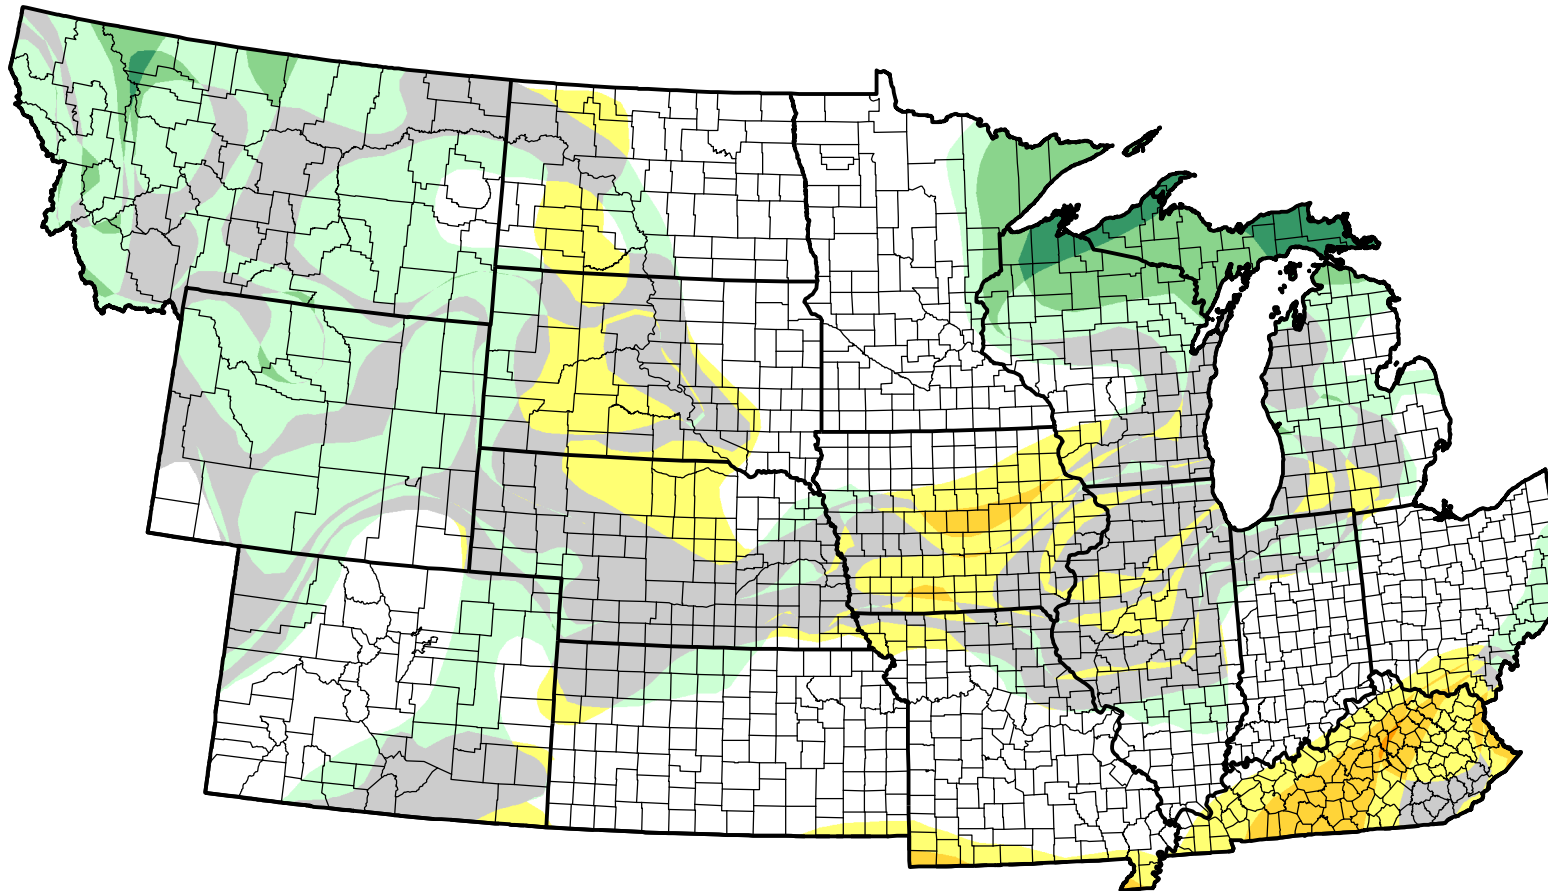

# U.S. Drought Monitor Class Change - NWS Central Start of Water Year

**November 22, 2005  
compared to  
September 29, 2005**

[droughtmonitor.unl.edu](http://droughtmonitor.unl.edu)

-  5 Class Degradation
-  4 Class Degradation
-  3 Class Degradation
-  2 Class Degradation
-  1 Class Degradation
-  No Change
-  1 Class Improvement
-  2 Class Improvement
-  3 Class Improvement
-  4 Class Improvement
-  5 Class Improvement