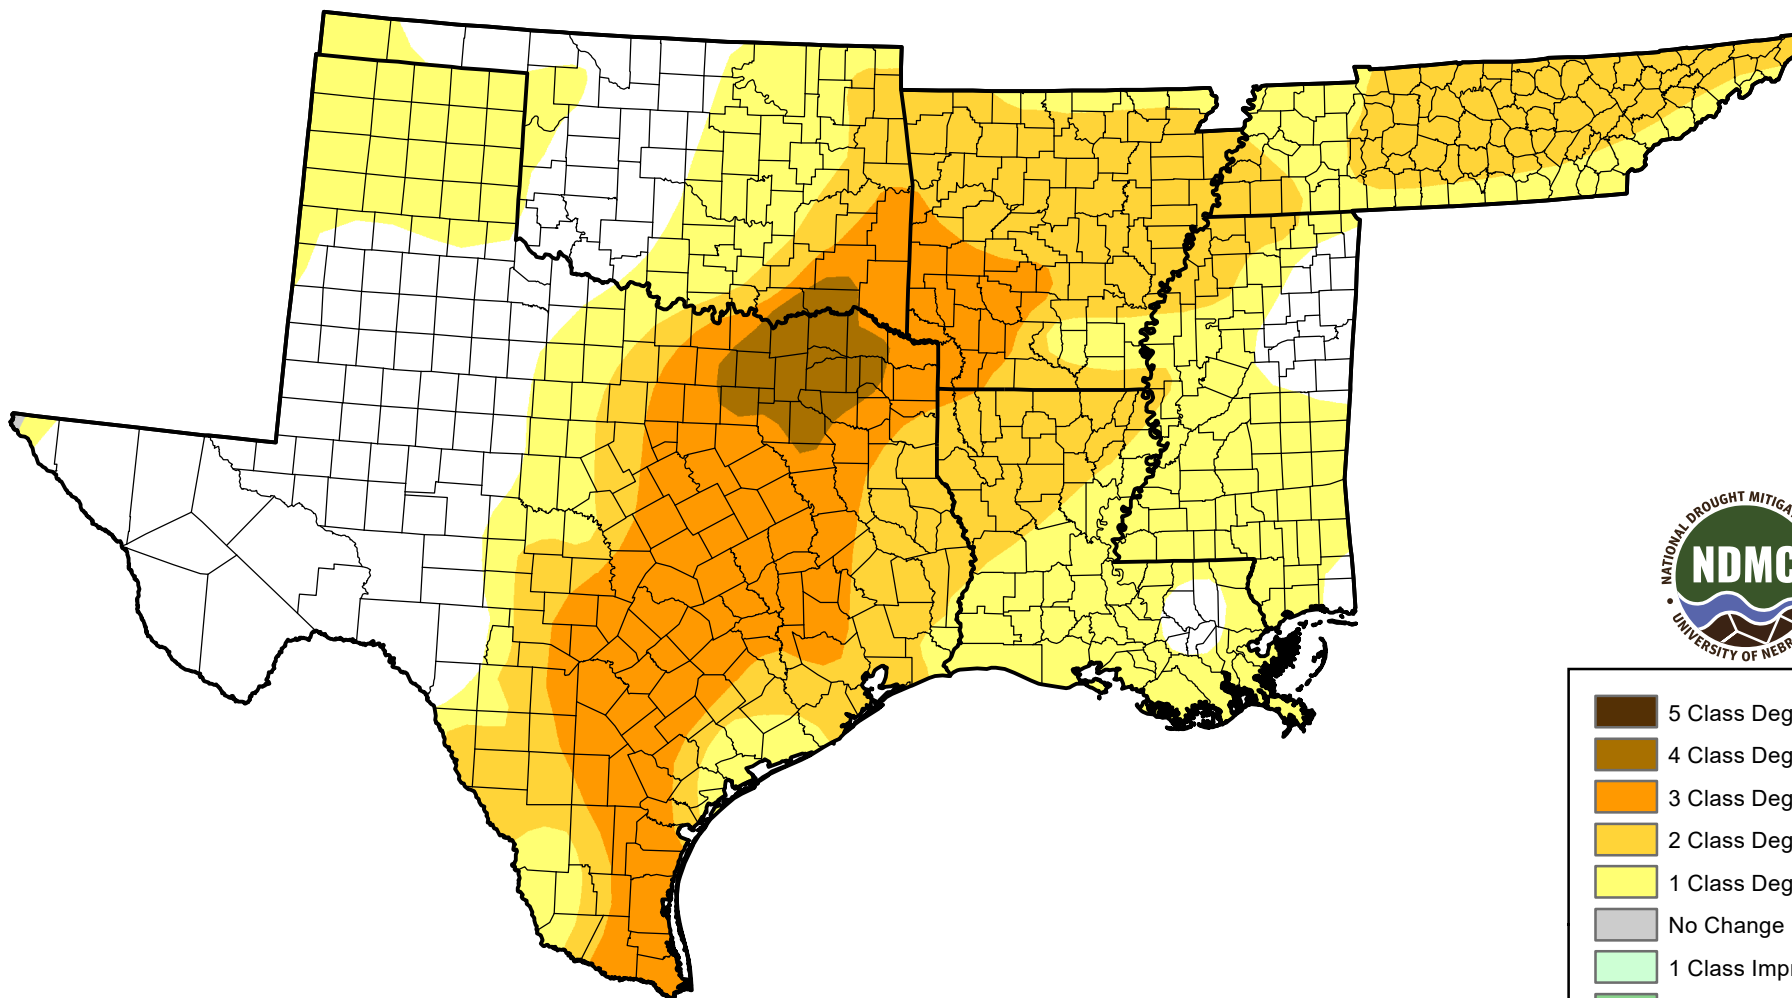

U.S. Drought Monitor Class Change - South

Start of Calendar Year

November 22, 2005
compared to
January 6, 2005

droughtmonitor.unl.edu

-  5 Class Degradation
-  4 Class Degradation
-  3 Class Degradation
-  2 Class Degradation
-  1 Class Degradation
-  No Change
-  1 Class Improvement
-  2 Class Improvement
-  3 Class Improvement
-  4 Class Improvement
-  5 Class Improvement