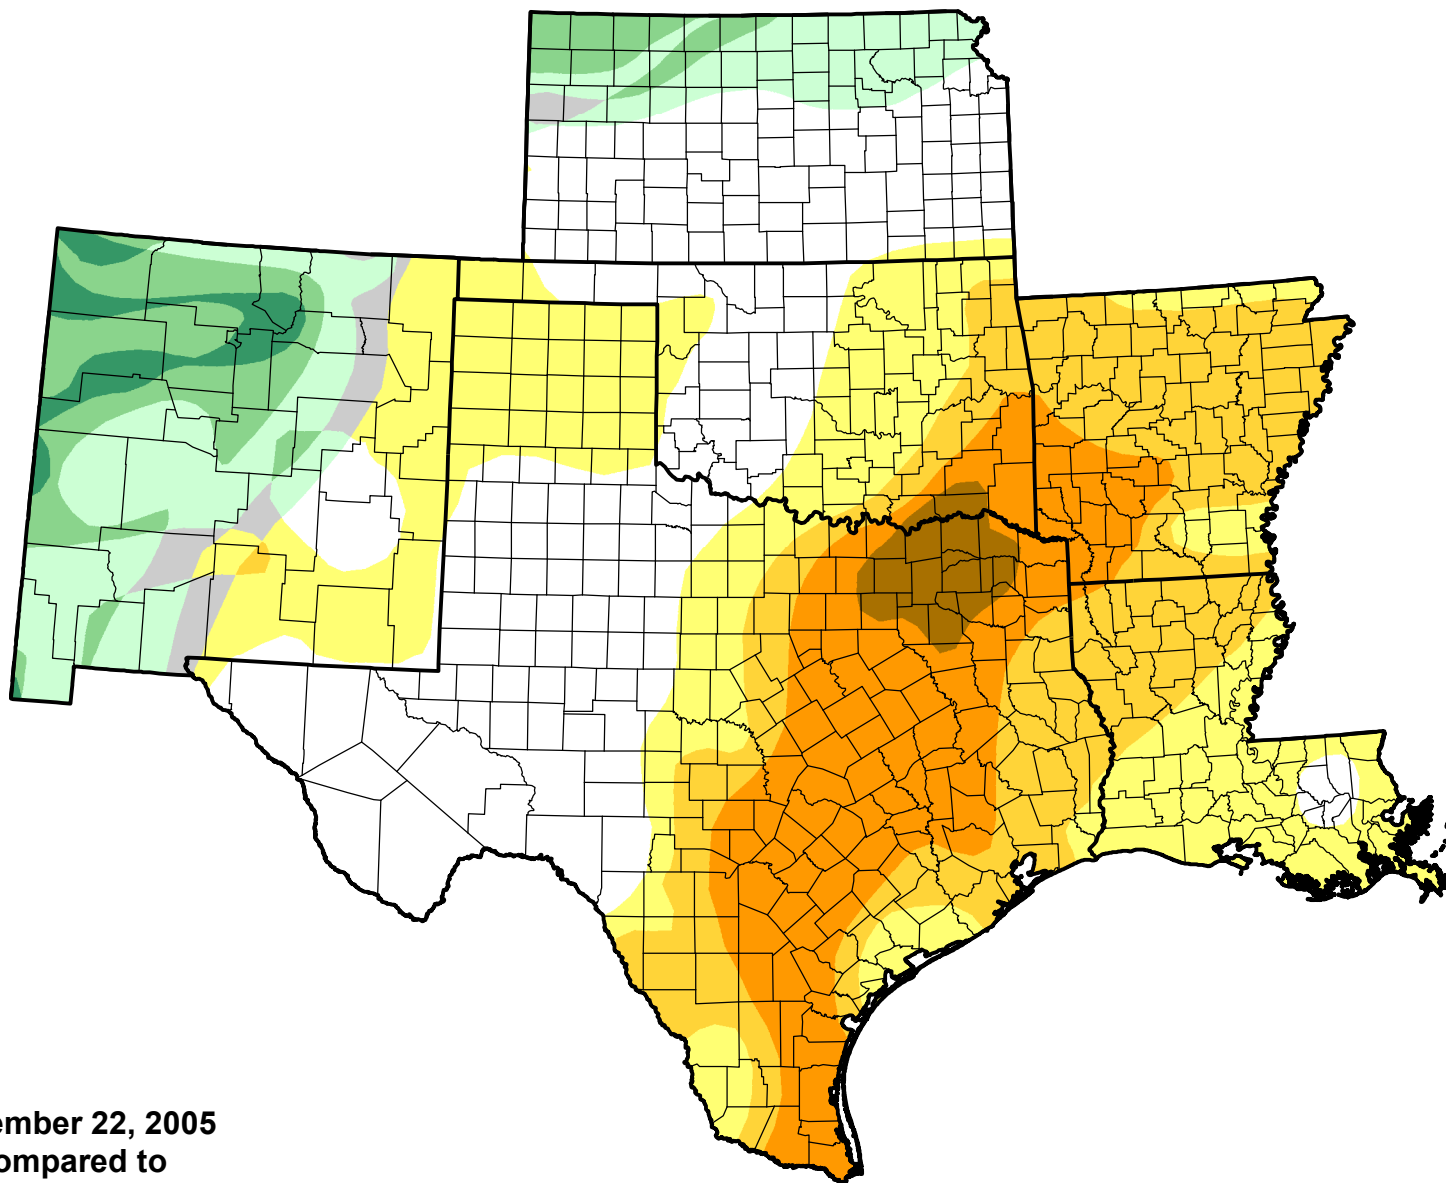

# U.S. Drought Monitor Class Change - SCIPP

Start of Calendar Year

November 22, 2005  
compared to  
January 6, 2005

[droughtmonitor.unl.edu](http://droughtmonitor.unl.edu)

- 5 Class Degradation
- 4 Class Degradation
- 3 Class Degradation
- 2 Class Degradation
- 1 Class Degradation
- No Change
- 1 Class Improvement
- 2 Class Improvement
- 3 Class Improvement
- 4 Class Improvement
- 5 Class Improvement