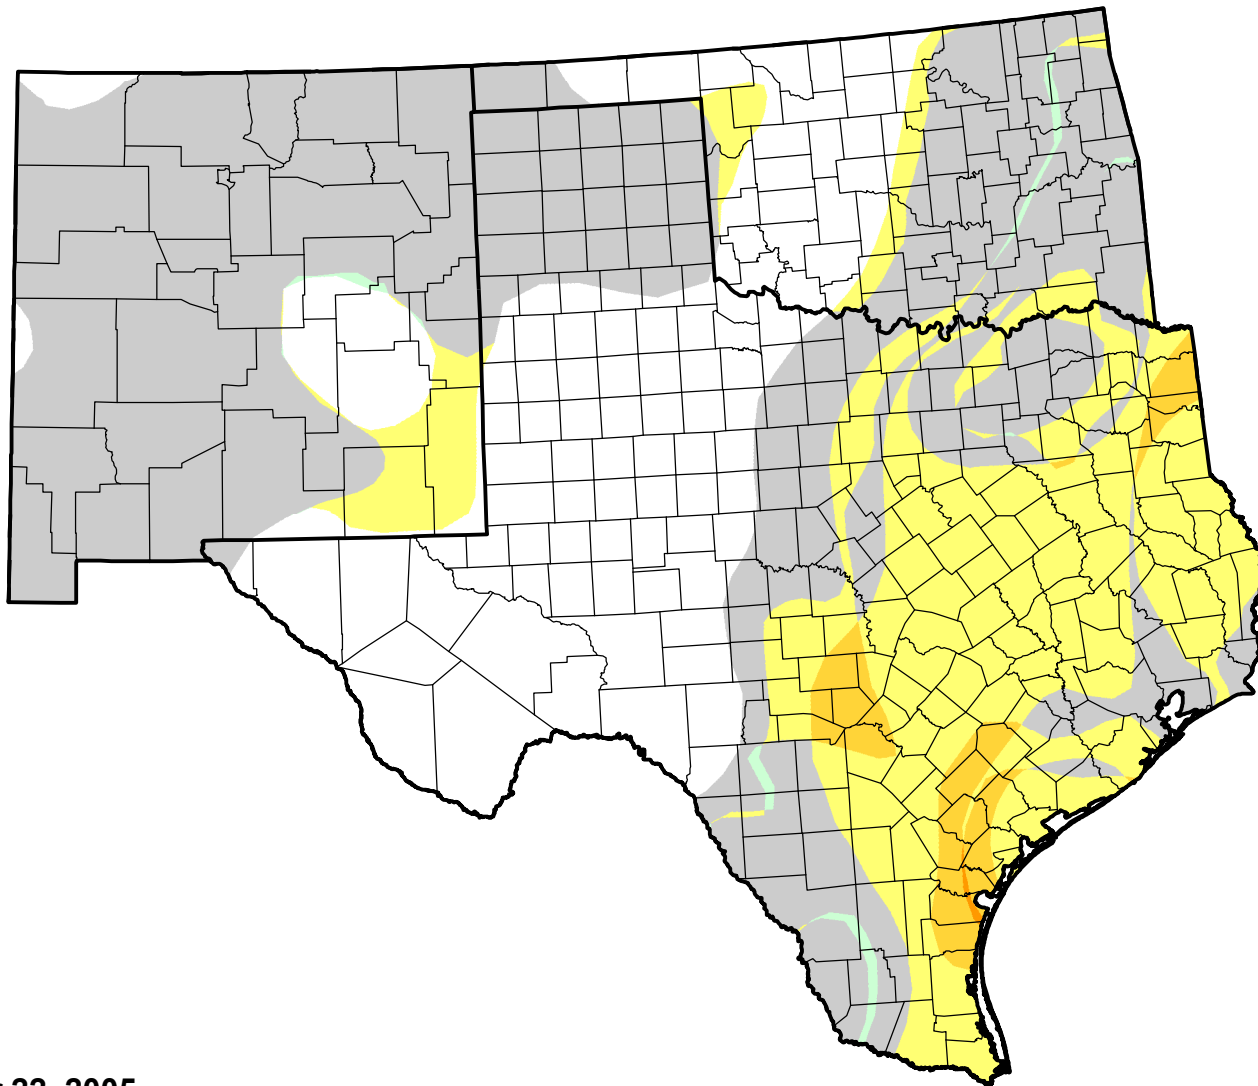

U.S. Drought Monitor Class Change - Southern Plains RDEWS

4 Week

November 22, 2005
compared to
October 26, 2005

droughtmonitor.unl.edu

-  5 Class Degradation
-  4 Class Degradation
-  3 Class Degradation
-  2 Class Degradation
-  1 Class Degradation
-  No Change
-  1 Class Improvement
-  2 Class Improvement
-  3 Class Improvement
-  4 Class Improvement
-  5 Class Improvement